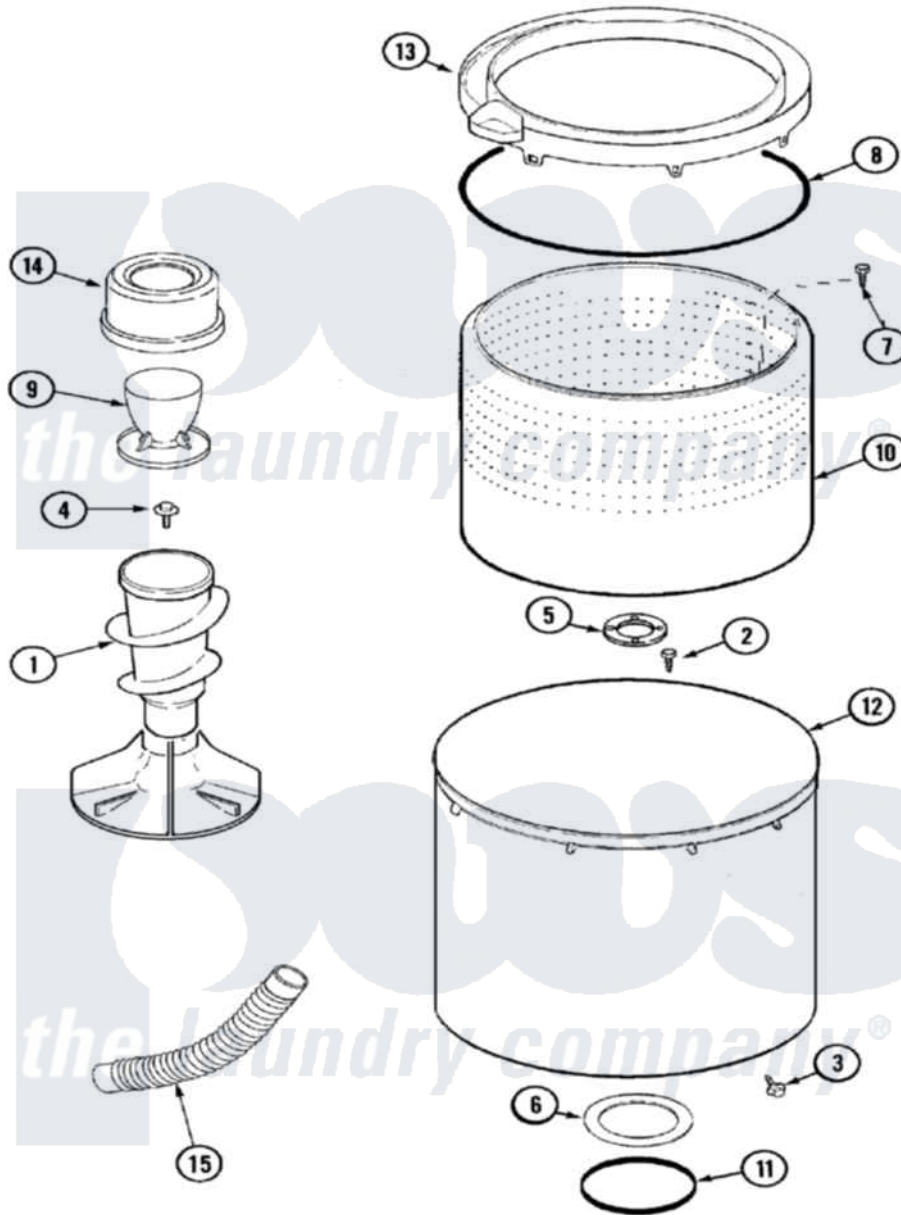

Maytag MAV7257AWQ 06 - TUB

Maytag [Residential Maytag MAV7257AWQ Washer Parts](#) Parts Diagram 06 - TUB
 Click on the part number to view part

Item	Original Part Number	Replaced By	Status	Part Description
1	22003383	22004042		Agitator/Auger Assembly
2	21001510	22002947		Bolt, Tub
3	22002933			Screw
4	25-7948	W10309247		Screw
5	35-3685			Gasket, Basket To Centerpost
6	35-3686			Gasket, Tub To Housing
7	25-7967	3400504		Screw
8	35-2328			Seal, Tub Top
9	22002769	22002758		Dispenser Assembly, Fab. Soft Sub
10	22002741			Spinner Assembly, Plastic
11	35-2978			Seal, Tub/Housing
12	22002742			Tub Assembly
13	22002736	22004385		Tub Cover
14	22002758			Dispenser Assembly, Fab. Soft Sub
15	22003285			Hose, Tub To Pump