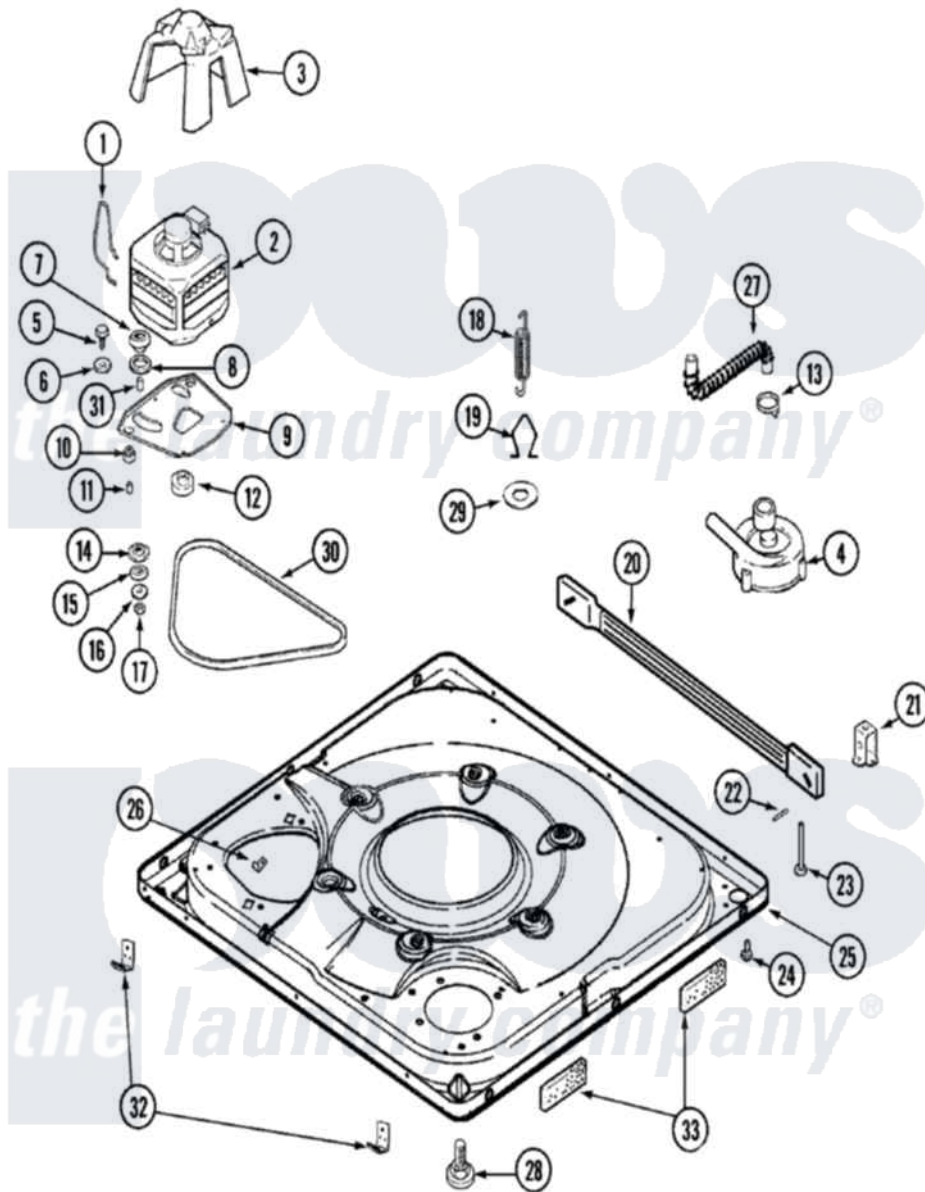

# Maytag MAV7257AWW 01 - BASE

Maytag [Residential Maytag MAV7257AWW Washer Parts](#) Parts Diagram 01 - BASE  
 Click on the part number to view part

Item	Original Part Number	Replaced By	Status	Part Description
1	<a href="#">22004376</a>			Spring, Motor Pivot
2	21001516	<a href="#">21001950</a>		MoTor, 2SP 1/2hp 120V/60Hz Hi-Tor
3	<a href="#">22002721</a>			Shield, Motor
"	<a href="#">33002190</a>			SCrew, C BraCe, BraCket, Cabinet
4	21001732	<a href="#">35-6465</a>		Pump Assem
"	<a href="#">22003438</a>			Sleeve, Pump
5	25-7833	<a href="#">21001977</a>		Screw
6	<a href="#">25-7834</a>			Washer, Motor/Base Screw
7	<a href="#">33-9946</a>			Isolator, Motor
8	<a href="#">35-3570</a>			Washer, Motor Pivot
9	21001366	<a href="#">21001783</a>		Plate And Screw Assembly
"	<a href="#">35-2065</a>			Pad, Motor Plate
10	<a href="#">22004348</a>			Slide, Motor Pivot
"	<a href="#">35-3646</a>			Isolator, Motor Plate
11	<a href="#">25-7831</a>			Spacer, Mounting