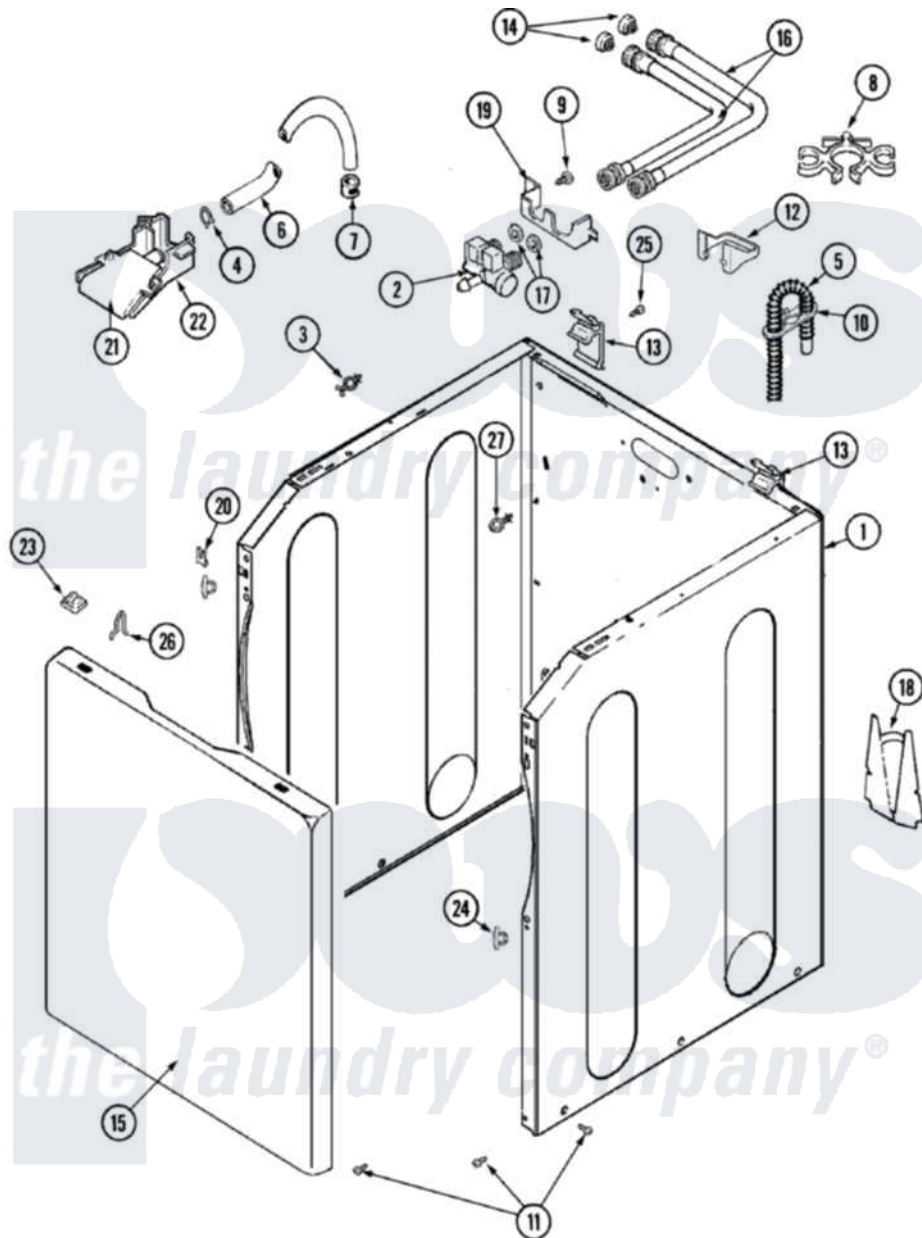

# Maytag MAV7257AWW 02 - CABINET

Maytag [Residential Maytag MAV7257AWW Washer Parts](#) Parts Diagram 02 - CABINET

[Click on the part number to view part](#)

Item	Original Part Number	Replaced By	Status	Part Description
1	<a href="#">22003553</a>			Cabinet Assembly
"	<a href="#">22003496</a>			Energy Tag
"	<a href="#">33002190</a>			SCrew, C BraCe, BraCket, Cabinet
2	22003372	<a href="#">12002158</a>		Valve-Inlet
3	22002852	<a href="#">22003298</a>		Retainer, Wire
4	22002838	<a href="#">285655</a>		Clamp, Hose
5	<a href="#">22003410</a>			Hose, Drain
"	22003596	<a href="#">285655</a>		Clamp, Hose
6	<a href="#">22002761</a>			Hose, Injector
7	216169	<a href="#">596669</a>		Clamp, Manifold
8	<a href="#">22002765</a>			Clip, Hose
9	<a href="#">33002190</a>			SCrew, C BraCe, BraCket, Cabinet
10	22002701	<a href="#">22003814</a>		Retainer, Drain Hose
11	22003409	<a href="#">213007</a>		Xfor Cabinet See Cabinet, Back