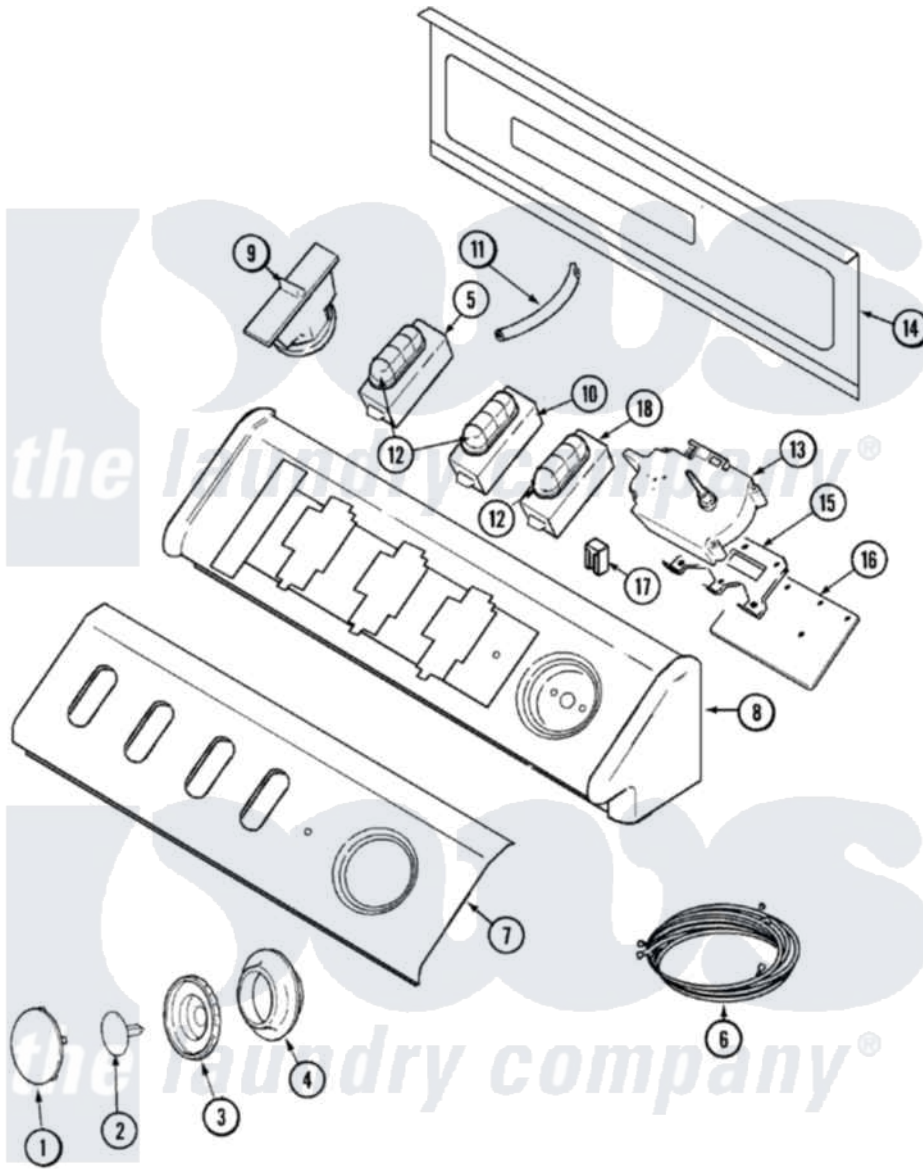

# Maytag MAV7257AWW 03 - CONTROL PANEL

Maytag Residential Maytag MAV7257AWW Washer Parts Parts Diagram 03 - CONTROL PANEL  
 Click on the part number to view part

Item	Original Part Number	Replaced By	Status	Part Description
1	<a href="#">22001664</a>			Timer Knob Insert/Cap
2	<a href="#">22002997</a>			Pin, Locking
3	22002996	<a href="#">22003952</a>		Knob, Timer
4	22002995		Not Available	SKIRT, TIMER KNOB (WHT)
5	<a href="#">22002999</a>			Switch
6	<a href="#">22003562</a>			Harness, Wire
7	22003563	<a href="#">22003565</a>		Panel, Control
8	22002925	<a href="#">3370225</a>		Screw
"	33002286		Not Available	CONSOLE (WHT)
9	<a href="#">22002706</a>			Switch, Pressure
"	22003461		Not Available	PAD, PRESSURE SWITCH
10	22003385		Not Available	SWITCH, (4 BUTTON TEMP) (WHT)
11	22003237	<a href="#">22003422</a>		Hose, Air Dome
12	<a href="#">22001788</a>			Button, Switch
"	<a href="#">22001789</a>			Button, Switch
13	<a href="#">22003561</a>			Timer

14	Y22002339	<a href="#">8534058</a>	Screw
"	22002529	Not Available	CONSOLE BACK PANEL
15	<a href="#">22003003</a>		Bracket, Atc / Timer
16	22003575	<a href="#">22003906</a>	Analog Temp Control Board-Assembly
"	22002857	<a href="#">22003906</a>	Analog Temp Control Board-Assembly
17	<a href="#">903115</a>		Lock Light
"	<a href="#">22001948</a>		Lens, Indicator Light
18	<a href="#">22003492</a>		Switch, Rinse Opt
19	22003472	<a href="#">22003866</a>	User Guide
"	16009485	Not Available	MANUAL, SERVICE-NO REFUND