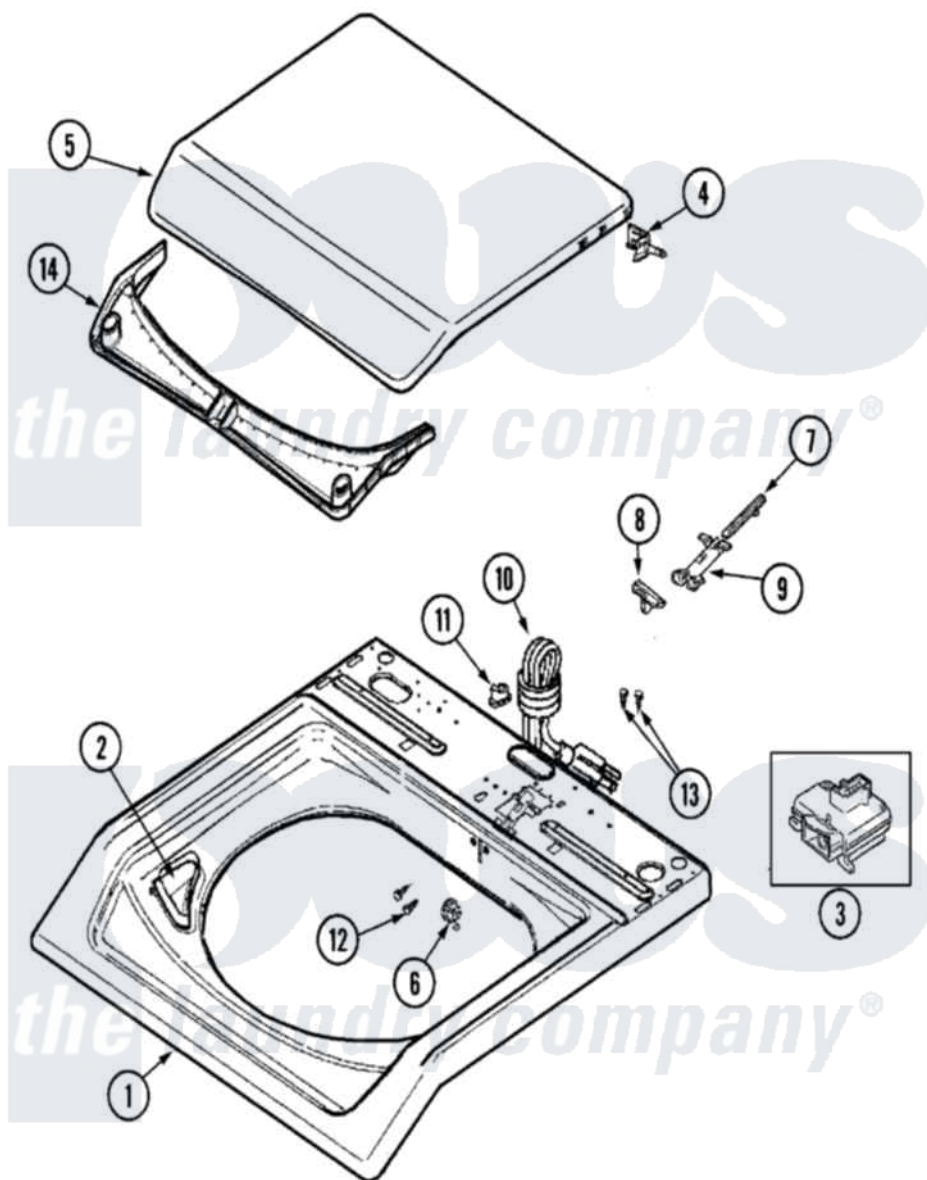

Maytag MAV7257AWW 04 - TOP

Maytag [Residential Maytag MAV7257AWW Washer Parts](#) Parts Diagram 04 - TOP
 Click on the part number to view part

Item	Original Part Number	Replaced By	Status	Part Description
1	22003469			Cover, Top
"	22003468			Cover, Top
2	22002835			Cup, Bleach
3	22003804			Lid Switch
4	22002751			Hinge Pin
5	22002872		Not Available	LID, WASHER (WHT-W/MEDALLION)
6	22002753			Bushing, Hinge
7	22002754			Plunger
8	22002755	22003941		Lid Cam
9	22002757			Guide Tube
10	22003061	22003062		Cord, Power
11	33002053	211881		Grommet, Cord Part Not Used-Gas Models Only
12	2016090			Screw, Lid Switch To Bracket
13	Y705026	3370225		Screw
14	22002967			Condensate Seal