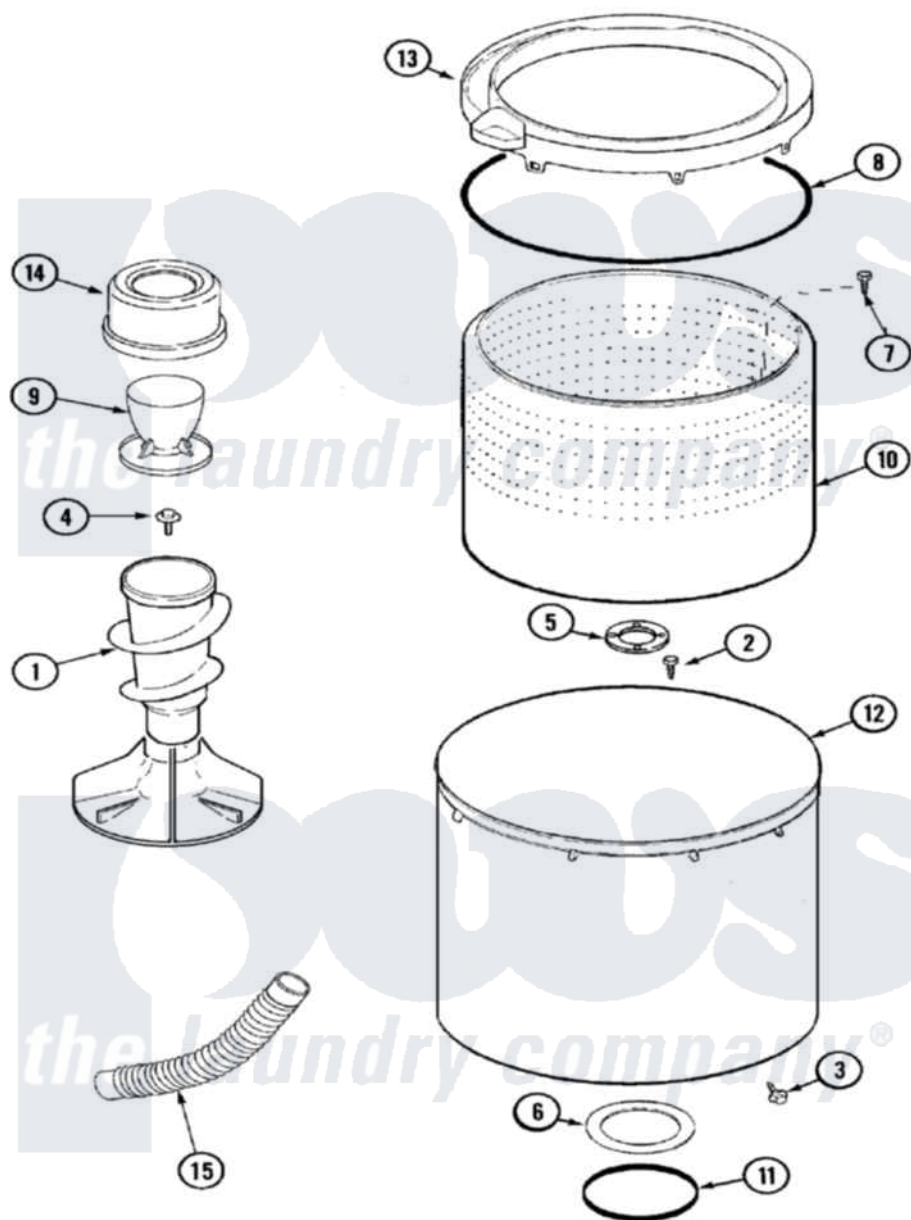

Maytag MAV7257AWW 06 - TUB

Maytag Residential Maytag MAV7257AWW Washer Parts Parts Diagram 06 - TUB
 Click on the part number to view part

Item	Original Part Number	Replaced By	Status	Part Description
1	22003383	22004042		Agitator/Auger Assembly
2	21001510	22002947		Bolt, Tub
3	22002933			Screw
4	25-7948	W10309247		Screw
5	35-3685			Gasket, Basket To Centerpost
6	35-3686			Gasket, Tub To Housing
7	25-7967	3400504		Screw
8	35-2328			Seal, Tub Top
9	22002769	22002758		Dispenser Assembly, Fab. Soft Sub
10	22002741			Spinner Assembly, Plastic
11	35-2978			Seal, Tub/Housing
12	22002742			Tub Assembly
13	22002736	22004385		Tub Cover
14	22002758			Dispenser Assembly, Fab. Soft Sub
15	22003285			Hose, Tub To Pump