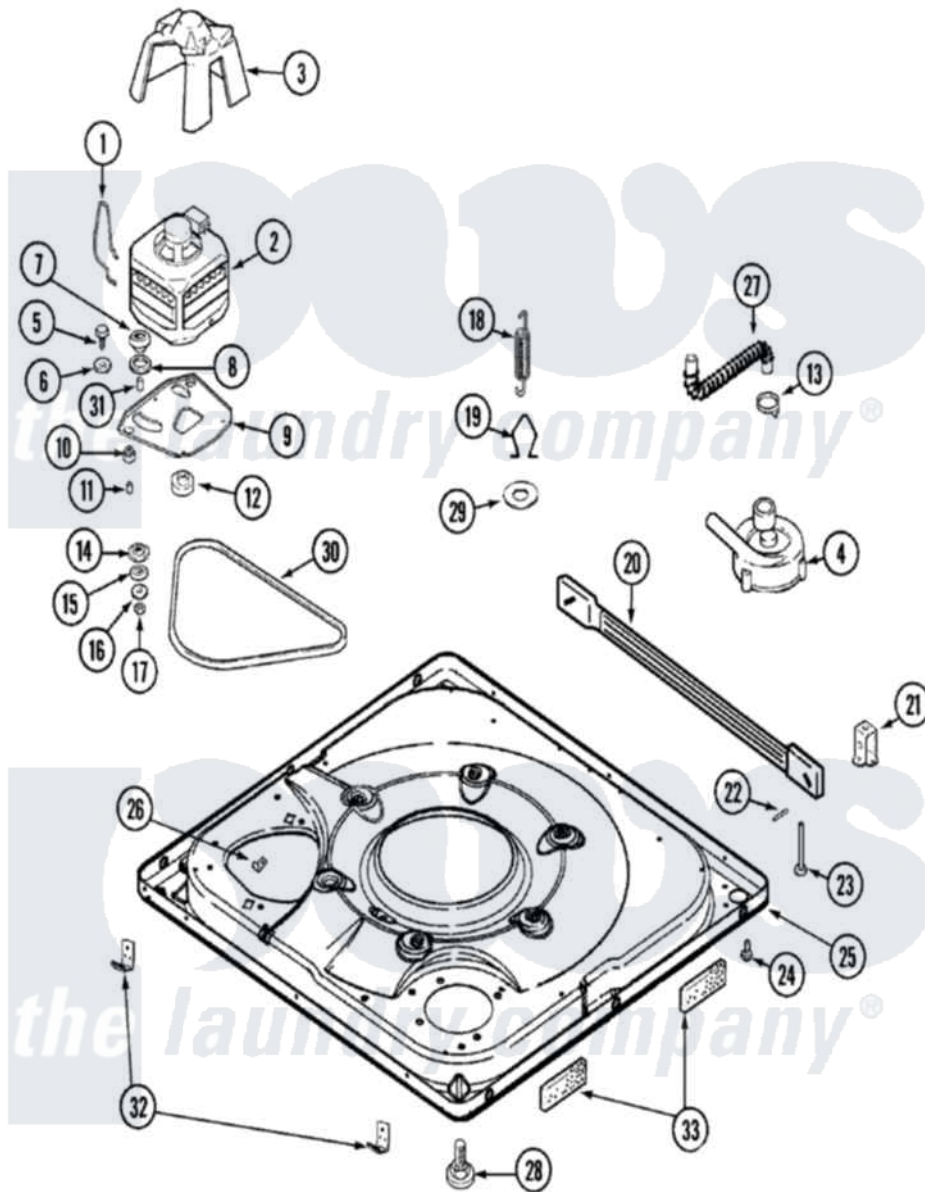

Maytag MAV7258AWQ 01 - BASE

Maytag [Residential Maytag MAV7258AWQ Washer Parts](#) Parts Diagram 01 - BASE
 Click on the part number to view part

| Item | Original Part Number | Replaced By | Status | Part Description |
|------|--------------------------|--------------------------|--------|-----------------------------------|
| 1 | 22004376 | | | Spring, Motor Pivot |
| 2 | 21001516 | 21001950 | | MoTor, 2SP 1/2hp 120V/60Hz Hi-Tor |
| 3 | 22002721 | | | Shield, Motor |
| " | 33002190 | | | SCrew, C BraCe, BraCket, Cabinet |
| 4 | 21001732 | 35-6465 | | Pump Assem |
| " | 22003438 | | | Sleeve, Pump |
| 5 | 25-7833 | 21001977 | | Screw |
| 6 | 25-7834 | | | Washer, Motor/Base Screw |
| 7 | 33-9946 | | | Isolator, Motor |
| 8 | 35-3570 | | | Washer, Motor Pivot |
| 9 | 21001366 | 21001783 | | Plate And Screw Assembly |
| " | 35-2065 | | | Pad, Motor Plate |
| 10 | 22004348 | | | Slide, Motor Pivot |
| " | 35-3646 | | | Isolator, Motor Plate |
| 11 | 25-7831 | | | Spacer, Mounting |