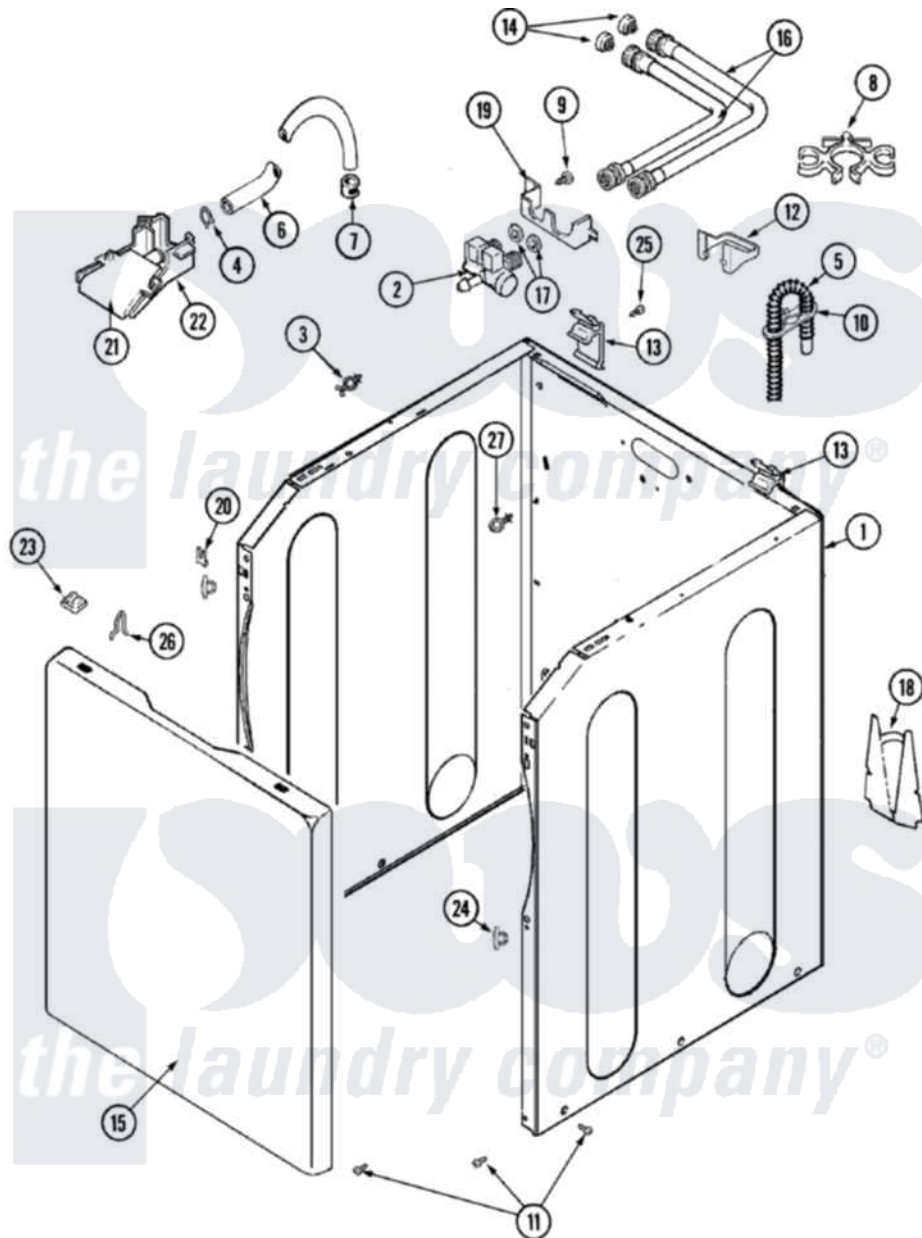

Maytag MAV7258AWQ 02 - CABINET

Maytag [Residential Maytag MAV7258AWQ Washer Parts](#) Parts Diagram 02 - CABINET
 Click on the part number to view part

Item	Original Part Number	Replaced By	Status	Part Description
1	22003554			Cabinet Assembly
"	22003496			Energy Tag
"	33002190			SCrew, C BraCe, BraCket, Cabinet
2	22003372	12002158		Valve-Inlet
3	22002852	22003298		Retainer, Wire
4	22002838	285655		Clamp, Hose
5	22003410			Hose, Drain
"	22003596	285655		Clamp, Hose
6	22002761			Hose, Injector
7	216169	596669		Clamp, Manifold
8	22002765			Clip, Hose
9	33002190			SCrew, C BraCe, BraCket, Cabinet
10	22002701	22003814		Retainer, Drain Hose
11	22003409	213007		Xfor Cabinet See Cabinet, Back

12	22003429		Retainer, Fill Hose
13	22003367	22004095	Hinge, Plastic
14	200961	12001413	Strainer And Washer Kit
15	33002190		SCrew, C BraCe, BraCket, Cabinet
"	22002293	22003511	Insulation
"	Y22002738		Panel, Front
"	22002854	22003512	Insulation, Cabinet
16	22002763	12001900	Kit-Inlet Hose Assembly
"	22002764	12001901	Kit-Inlet Hose Assembly
17	Y013783		Washer, Inlet Hose
18	33002190		SCrew, C BraCe, BraCket, Cabinet
"	22002704		Cover, Drain Hose
19	22003376		Bracket, Water Valve
20	22002748	204439	Screw And Fstner Assembly
21	22003374		Upper Water Injector, Flume
22	22003375	22004053	Lower Injector, Flume
23	22002013		Stop, Shipping
24	22002965	Y12001702	Kit- Plast
25	22001995		Screw Note: Screw, Tumbler Front And Shroud
26	25-7220		Clip, Cabinet Top
27	22003086		Clip, Air Dome Hose
28	35-2890	8539404	Tie-Wire
"	33001245		Screw----NA
"	33002388		Washer
"	Y013783		Washer, Inlet Hose
"	22002960		Strainer, Washer Inlet