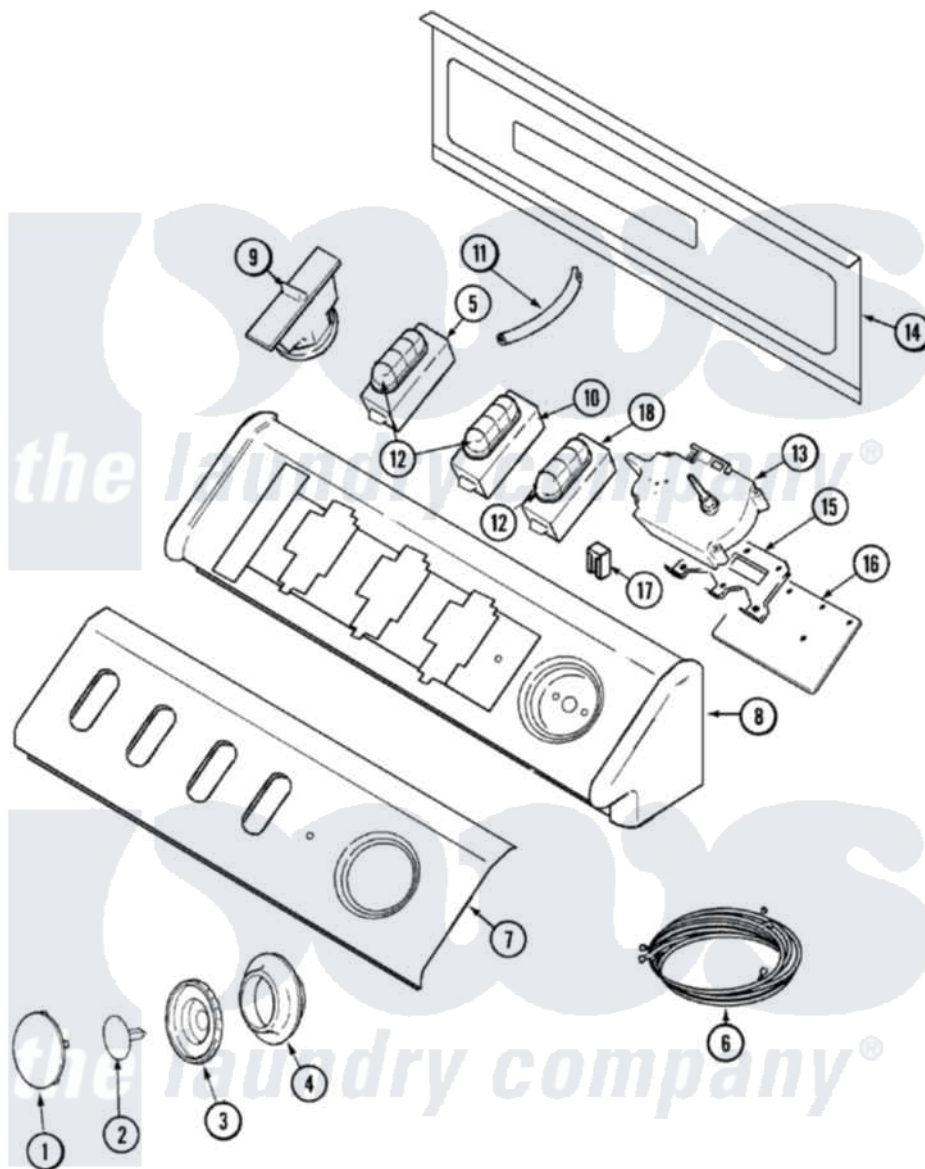

Maytag MAV7258AWQ 03 - CONTROL PANEL

Maytag [Residential Maytag MAV7258AWQ Washer Parts](#) Parts Diagram 03 - CONTROL PANEL

[Click on the part number to view part](#)

Item	Original Part Number	Replaced By	Status	Part Description
1	33002347			Timer Knob Insert/Cap
2	22002997			Pin, Locking
3	22002996	22003952		Knob, Timer
4	22003005	27001191		Skirt, Timer Knob
5	22003006			Switch,
6	22003562			Harness, Wire
7	22003566			Panel, Control
8	33002327	37001115		Console
"	22002925	3370225		Screw
9	22002804			Switch, Pressure
"	22003461		Not Available	PAD, PRESSURE SWITCH
10	22003006			Switch,
11	22003237	22003422		Hose, Air Dome
12	22002697			Button, Switch
"	22002698	22003875		Button- SW
13	22003561			Timer

14	Y22002339	8534058	Screw
"	22002529	Not Available	CONSOLE BACK PANEL
15	22003003		Bracket, Atc / Timer
16	22003575	22003906	Analog Temp Control Board-Assembly
"	22002857	22003906	Analog Temp Control Board-Assembly
17	903115		Lock Light
"	22001948		Lens, Indicator Light
18	22003493		Switch, Rinse Opt
19	22003472	22003866	User Guide
"	16009485	Not Available	MANUAL, SERVICE-NO REFUND