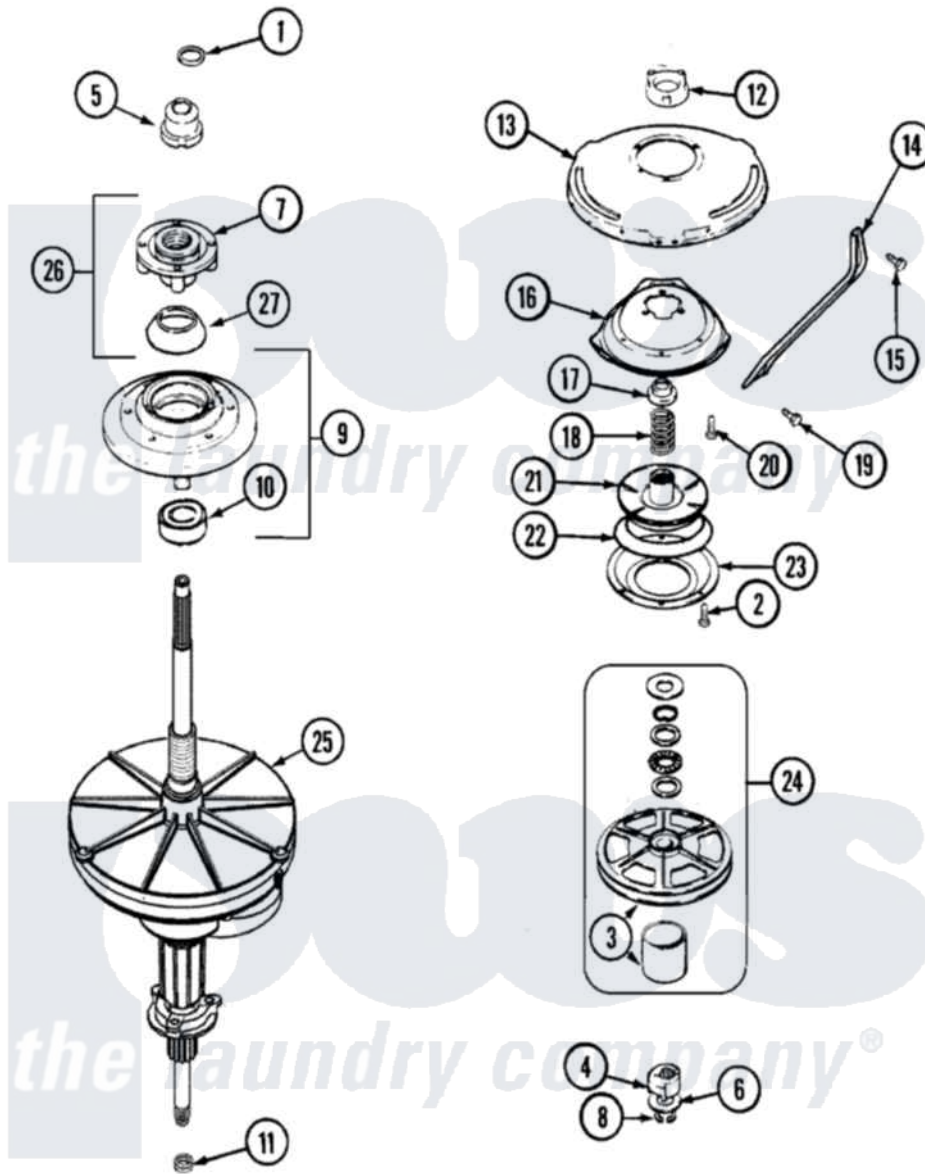

Maytag MAV7258AWQ 05 - TRANSMISSION

Maytag [Residential Maytag MAV7258AWQ Washer Parts](#) Parts Diagram 05 - TRANSMISSION
 Click on the part number to view part

Item	Original Part Number	Replaced By	Status	Part Description
1	25-7941			"O" Ring, Agr Drive Shaft
2	21001065			Screw, No.10-24 x .50 Hxnibhd
3	12001797	12002213		Thrust Bearing Kit
4	LA-2007	12002213		Thrust Bearing Kit
5	21001533	35-5655-1		Seal
6	35-2132			Washer, 1.25ODX.530IDX.032
"	35-2082			Washer, 1.25ODX.530IDX.062
7	21001515	12001598		Tub Seal Assembly--W
8	25-7854			Ring, Retaining
9	12001598			Tub Seal Assembly--W
10	35-2205			Bearing, Spin
11	35-2010	207843		Lip Seal Repair Kit
12	35-2205			Bearing, Spin
"	21001511	12001562		Bearing Assembly
13	21001518			Support, Tub
14	21001532			Brace, Tub

15	25-7895	21001858	Screw 5/16-18 x 1/2
16	21001163		Housing, Suspension
17	35-2017		Retainer, Brake Spring
18	31001285	21001910	Spring, Brake
19	25-7930	21001858	Screw 5/16-18 x 1/2
20	21001509		Screw, High Performance Plastic
21	35-2948	35-6714	Brake Roto
22	21001161	21002026	Snubber
23	35-2018	35-6918	Stator, Brake
24	12500036	12002213	Thrust Bearing Kit
25	21001536	35-6615	Ht TranS S
26	21001508	12001561	Bearing And Seal Housing Assembly
27	35-2974		Tub Seal/Hub Assembly