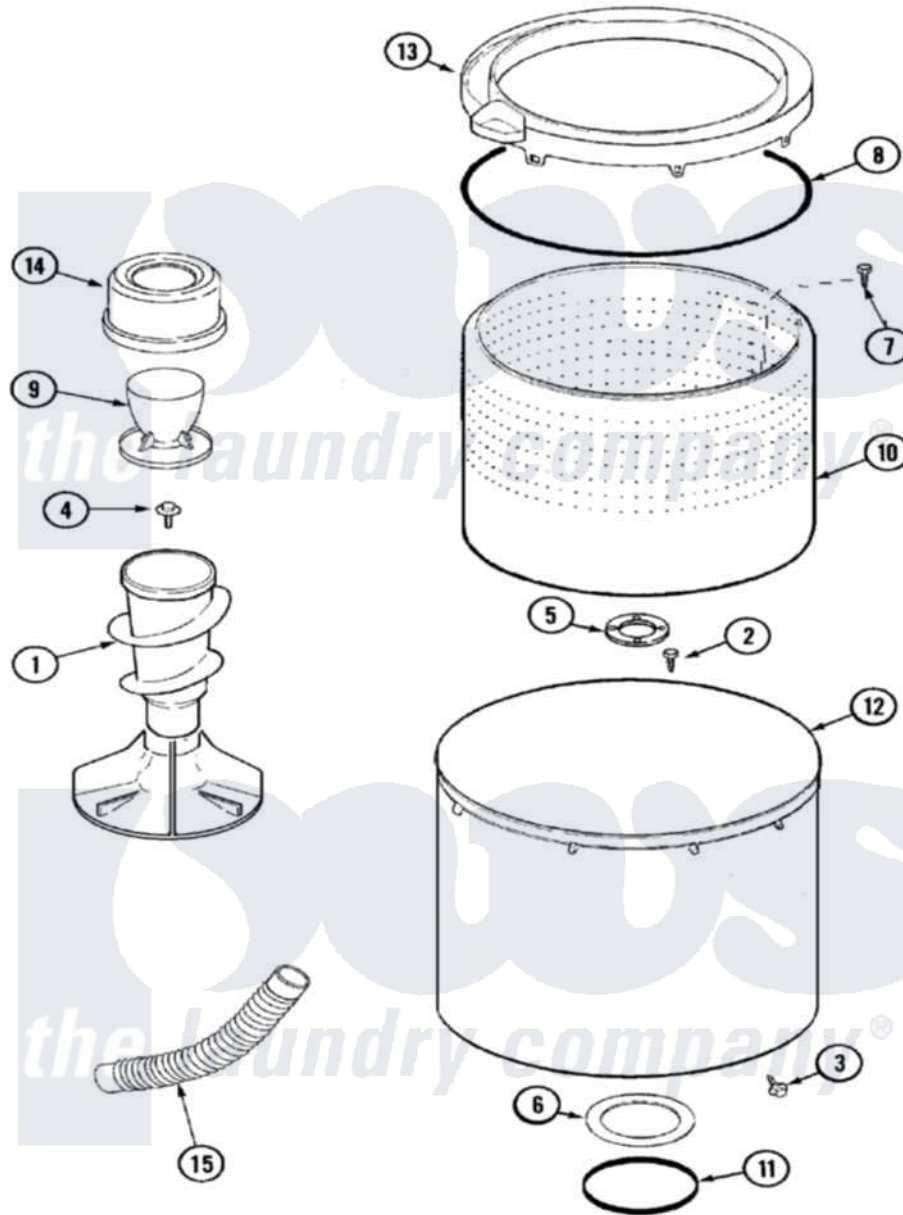

Maytag MAV7258AWQ 06 - TUB

Maytag Residential Maytag MAV7258AWQ Washer Parts Parts Diagram 06 - TUB
 Click on the part number to view part

Item	Original Part Number	Replaced By	Status	Part Description
1	22003383	22004042		Agitator/Auger Assembly
2	21001510	22002947		Bolt, Tub
3	22002933			Screw
4	25-7948	W10309247		Screw
5	35-3685			Gasket, Basket To Centerpost
6	35-3686			Gasket, Tub To Housing
7	25-7967	3400504		Screw
8	35-2328			Seal, Tub Top
9	22002769	22002758		Dispenser Assembly, Fab. Soft Sub
10	22002741			Spinner Assembly, Plastic
11	35-2978			Seal, Tub/Housing
12	22002742			Tub Assembly
13	22002736	22004385		Tub Cover
14	22002758			Dispenser Assembly, Fab. Soft Sub
15	22003285			Hose, Tub To Pump