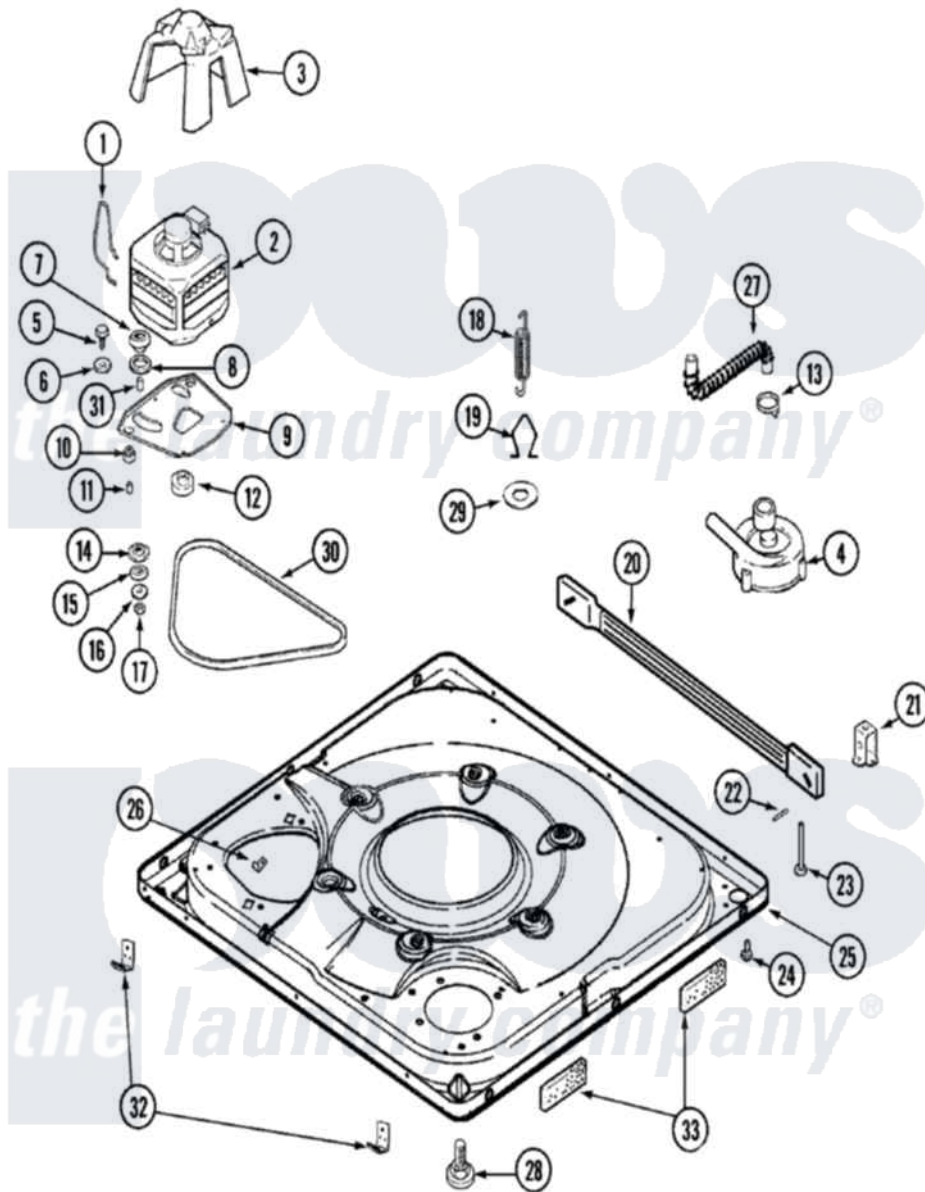

Maytag MAV7258AWW 01 - BASE

Maytag [Residential Maytag MAV7258AWW Washer Parts](#) Parts Diagram 01 - BASE
 Click on the part number to view part

Item	Original Part Number	Replaced By	Status	Part Description
1	22004376			Spring, Motor Pivot
2	21001516	21001950		MoTor, 2SP 1/2hp 120V/60Hz Hi-Tor
3	22002721			Shield, Motor
"	33002190			SCrew, C BraCe, BraCket, Cabinet
4	21001732	35-6465		Pump Assem
"	22003438			Sleeve, Pump
5	25-7833	21001977		Screw
6	25-7834			Washer, Motor/Base Screw
7	33-9946			Isolator, Motor
8	35-3570			Washer, Motor Pivot
9	21001366	21001783		Plate And Screw Assembly
"	35-2065			Pad, Motor Plate
10	22004348			Slide, Motor Pivot
"	35-3646			Isolator, Motor Plate
11	25-7831			Spacer, Mounting

12	22004297	21001950	MoTor, 2SP 1/2hp 120V/60Hz Hi-Tor
"	21001506	21001950	MoTor, 2SP 1/2hp 120V/60Hz Hi-Tor
13	22002853	285655	Clamp, Hose
14	35-3571		Slide, Motor Pivot
15	33-9967		Washer, Motor Isolator
16	25-7047		Washer, Flat
17	25-7325	Y707702	Locknut
18	21001598		Spring, Suspension
19	21001166		Hook, Suspension Spring
20	21001754	21001881	Bar, Stabilizer
21	35-2046		Bracket, Stabilizer
22	35-2052		Pin, Stabilizer
23	35-3020	22004469	Leg And Foot Self Stabalizing
24	33002190		SCrew, C BraCe, BraCket, Cabinet
25	22003390		Base
"	22003511		Insulation
26	25-7845		Speednut, Motor
27	22003285		Hose, Tub To Pump
28	35-3507	25001119	Foot And Pad Assembly
29	Y25-7951		Washer, Suspension Hook
30	22003483		Belt, Drive
31	25-7830		Spacer
32	22002239		Clip, Front Panel
"	33002190		SCrew, C BraCe, BraCket, Cabinet
"	22002966	692771	Nut, Idler Bracket To Base
33	22002782		Pad, Foam