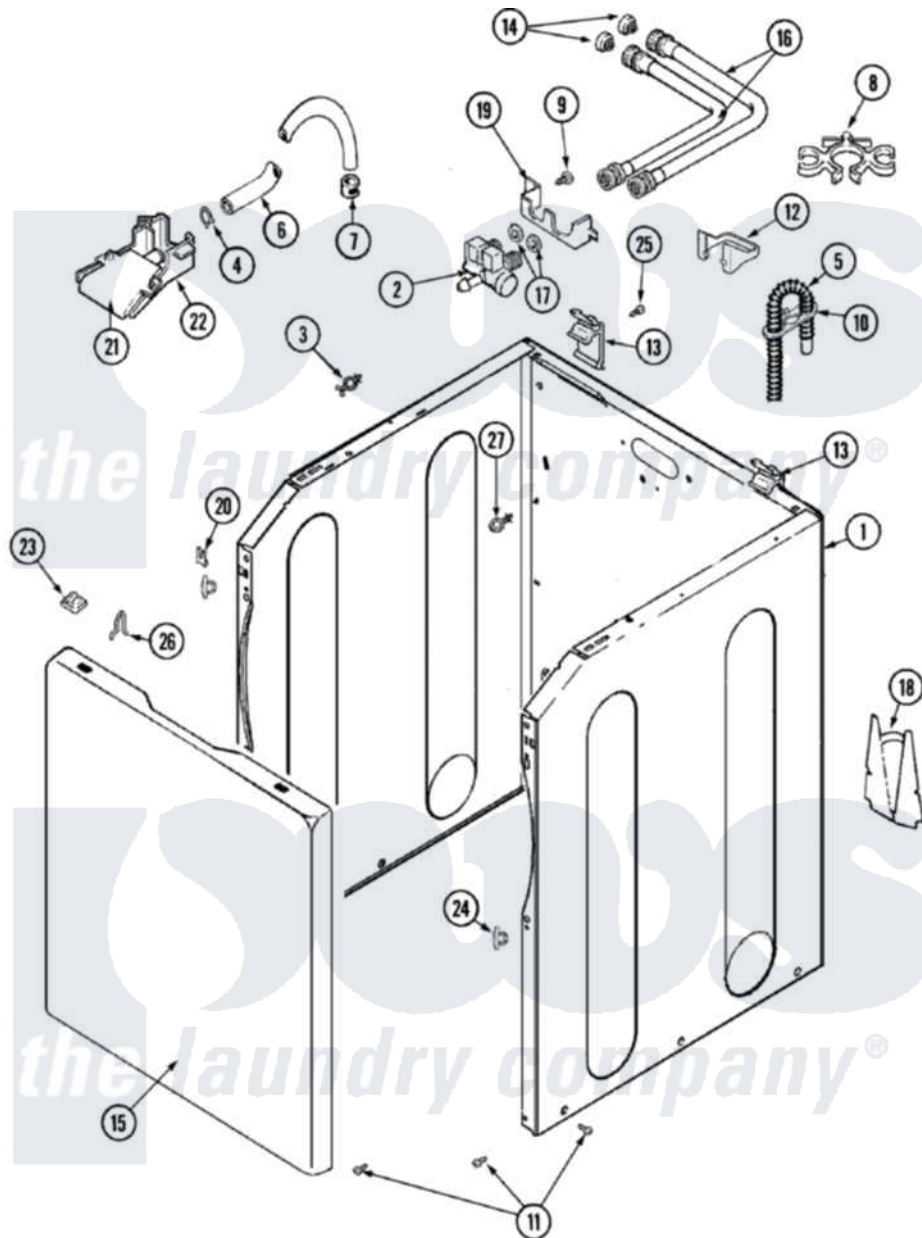

Maytag MAV7258AWW 02 - CABINET

Maytag [Residential Maytag MAV7258AWW Washer Parts](#) Parts Diagram 02 - CABINET

[Click on the part number to view part](#)

Item	Original Part Number	Replaced By	Status	Part Description
1	22003553			Cabinet Assembly
"	22003496			Energy Tag
"	33002190			SCrew, C BraCe, BraCket, Cabinet
2	22003372	12002158		Valve-Inlet
3	22002852	22003298		Retainer, Wire
4	22002838	285655		Clamp, Hose
5	22003410			Hose, Drain
"	22003596	285655		Clamp, Hose
6	22002761			Hose, Injector
7	216169	596669		Clamp, Manifold
8	22002765			Clip, Hose
9	33002190			SCrew, C BraCe, BraCket, Cabinet
10	22002701	22003814		Retainer, Drain Hose
11	22003409	213007		Xfor Cabinet See Cabinet, Back

12	22003429		Retainer, Fill Hose
13	22003367	22004095	Hinge, Plastic
14	200961	12001413	Strainer And Washer Kit
15	33002190		SCrew, C BraCe, BraCket, Cabinet
"	22002293	22003511	Insulation
"	22002737		Panel, Front
"	22002854	22003512	Insulation, Cabinet
16	22002763	12001900	Kit-Inlet Hose Assembly
"	22002764	12001901	Kit-Inlet Hose Assembly
17	Y013783		Washer, Inlet Hose
18	33002190		SCrew, C BraCe, BraCket, Cabinet
"	22002704		Cover, Drain Hose
19	22003376		Bracket, Water Valve
20	22002748	204439	Screw And Fstner Assembly
21	22003374		Upper Water Injector, Flume
22	22003375	22004053	Lower Injector, Flume
23	22002013		Stop, Shipping
24	22002965	Y12001702	Kit- Plast
25	22001995		Screw Note: Screw, Tumbler Front And Shroud
26	25-7220		Clip, Cabinet Top
27	22003086		Clip, Air Dome Hose
28	35-2890	8539404	Tie-Wire
"	33001245		Screw----NA
"	33002388		Washer
"	Y013783		Washer, Inlet Hose
"	22002960		Strainer, Washer Inlet