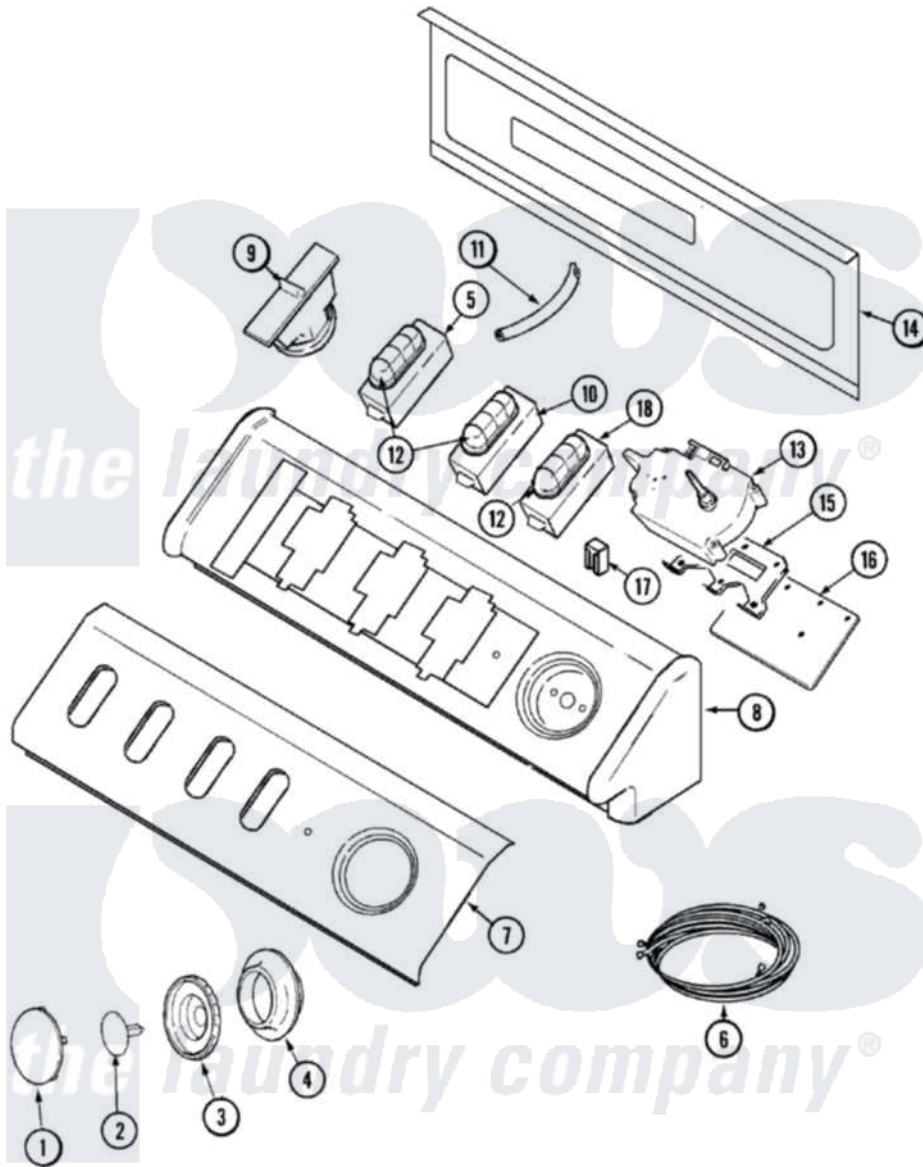

Maytag MAV7258AWW 03 - CONTROL PANEL

Maytag [Residential Maytag MAV7258AWW Washer Parts](#) Parts Diagram 03 - CONTROL PANEL

[Click on the part number to view part](#)

Item	Original Part Number	Replaced By	Status	Part Description
1	22001664			Timer Knob Insert/Cap
2	22002997			Pin, Locking
3	22002996	22003952		Knob, Timer
4	22002995		Not Available	SKIRT, TIMER KNOB (WHT)
5	22002999			Switch
6	22003562			Harness, Wire
7	22003565			Panel, Control
8	22002925	3370225		Screw
"	33002286		Not Available	CONSOLE (WHT)
9	22002705			Switch, Pressure
"	22003461		Not Available	PAD, PRESSURE SWITCH
10	22003385		Not Available	SWITCH, (4 BUTTON TEMP) (WHT)
11	22003237	22003422		Hose, Air Dome
12	22001788			Button, Switch
"	22001789			Button, Switch
13	22003561			Timer

14	Y22002339	8534058	Screw
"	22002529	Not Available	CONSOLE BACK PANEL
15	22003003		Bracket, Atc / Timer
16	22003575	22003906	Analog Temp Control Board-Assembly
"	22002857	22003906	Analog Temp Control Board-Assembly
17	903115		Lock Light
"	22001948		Lens, Indicator Light
18	22003492		Switch, Rinse Opt
19	22003472	22003866	User Guide
"	16009485	Not Available	MANUAL, SERVICE-NO REFUND