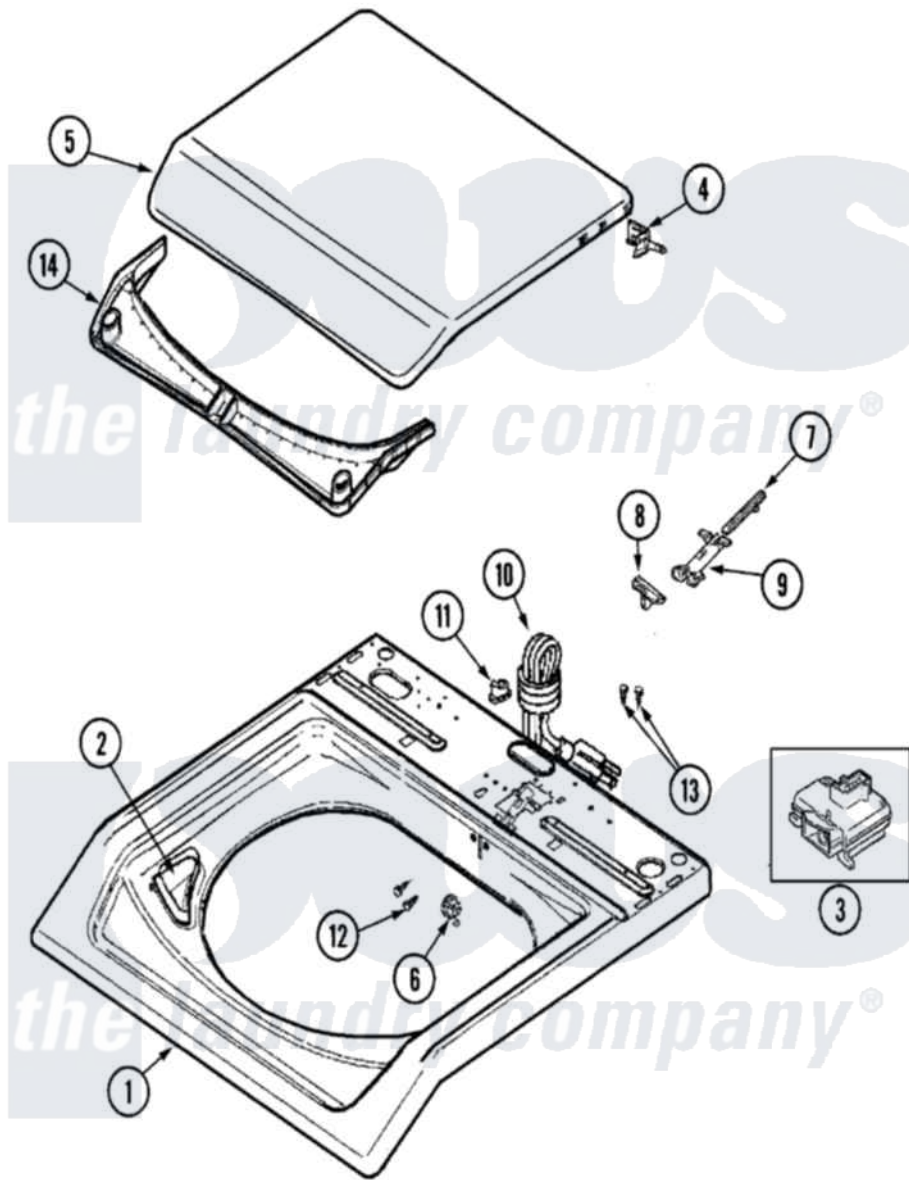

# Maytag MAV7258AWW 04 - TOP

Maytag [Residential Maytag MAV7258AWW Washer Parts](#) Parts Diagram 04 - TOP  
 Click on the part number to view part

Item	Original Part Number	Replaced By	Status	Part Description
1	<a href="#">22003469</a>			Cover, Top
"	<a href="#">22003468</a>			Cover, Top
2	<a href="#">22002835</a>			Cup, Bleach
3	<a href="#">22003804</a>			Lid Switch
4	<a href="#">22002751</a>			Hinge Pin
5	22002872		Not Available	LID, WASHER (WHT-W/MEDALLION)
6	<a href="#">22002753</a>			Bushing, Hinge
7	<a href="#">22002754</a>			Plunger
8	22002755	<a href="#">22003941</a>		Lid Cam
9	<a href="#">22002757</a>			Guide Tube
10	22003061	<a href="#">22003062</a>		Cord, Power
11	33002053	<a href="#">211881</a>		Grommet, Cord Part Not Used-Gas Models Only
12	<a href="#">2016090</a>			Screw, Lid Switch To Bracket
13	Y705026	<a href="#">3370225</a>		Screw
14	<a href="#">22002967</a>			Condensate Seal