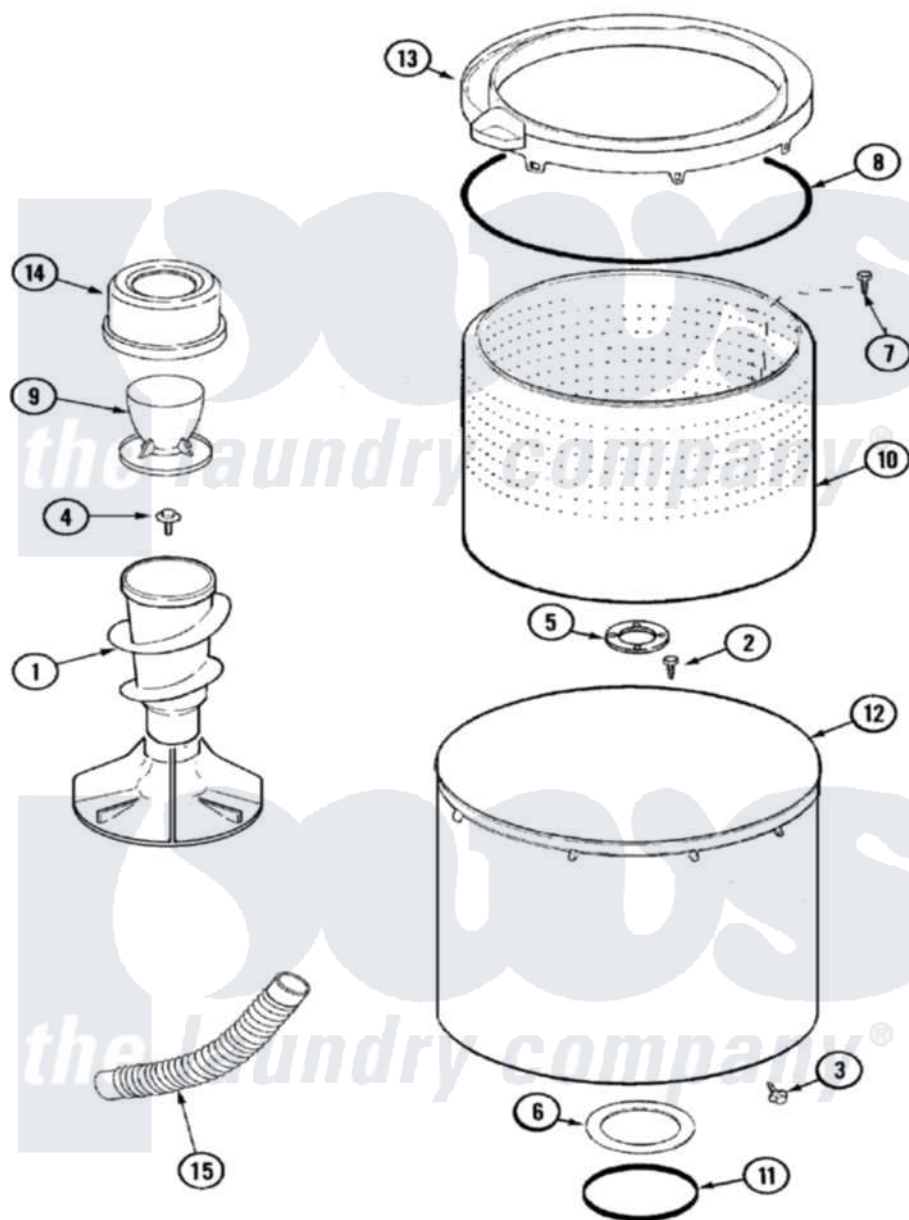

# Maytag MAV7258AWW 06 - TUB

Maytag Residential Maytag MAV7258AWW Washer Parts Parts Diagram 06 - TUB  
 Click on the part number to view part

Item	Original Part Number	Replaced By	Status	Part Description
1	22003383	<a href="#">22004042</a>		Agitator/Auger Assembly
2	21001510	<a href="#">22002947</a>		Bolt, Tub
3	<a href="#">22002933</a>			Screw
4	25-7948	<a href="#">W10309247</a>		Screw
5	<a href="#">35-3685</a>			Gasket, Basket To Centerpost
6	<a href="#">35-3686</a>			Gasket, Tub To Housing
7	25-7967	<a href="#">3400504</a>		Screw
8	<a href="#">35-2328</a>			Seal, Tub Top
9	22002769	<a href="#">22002758</a>		Dispenser Assembly, Fab. Soft Sub
10	<a href="#">22002741</a>			Spinner Assembly, Plastic
11	<a href="#">35-2978</a>			Seal, Tub/Housing
12	<a href="#">22002742</a>			Tub Assembly
13	22002736	<a href="#">22004385</a>		Tub Cover
14	<a href="#">22002758</a>			Dispenser Assembly, Fab. Soft Sub
15	<a href="#">22003285</a>			Hose, Tub To Pump