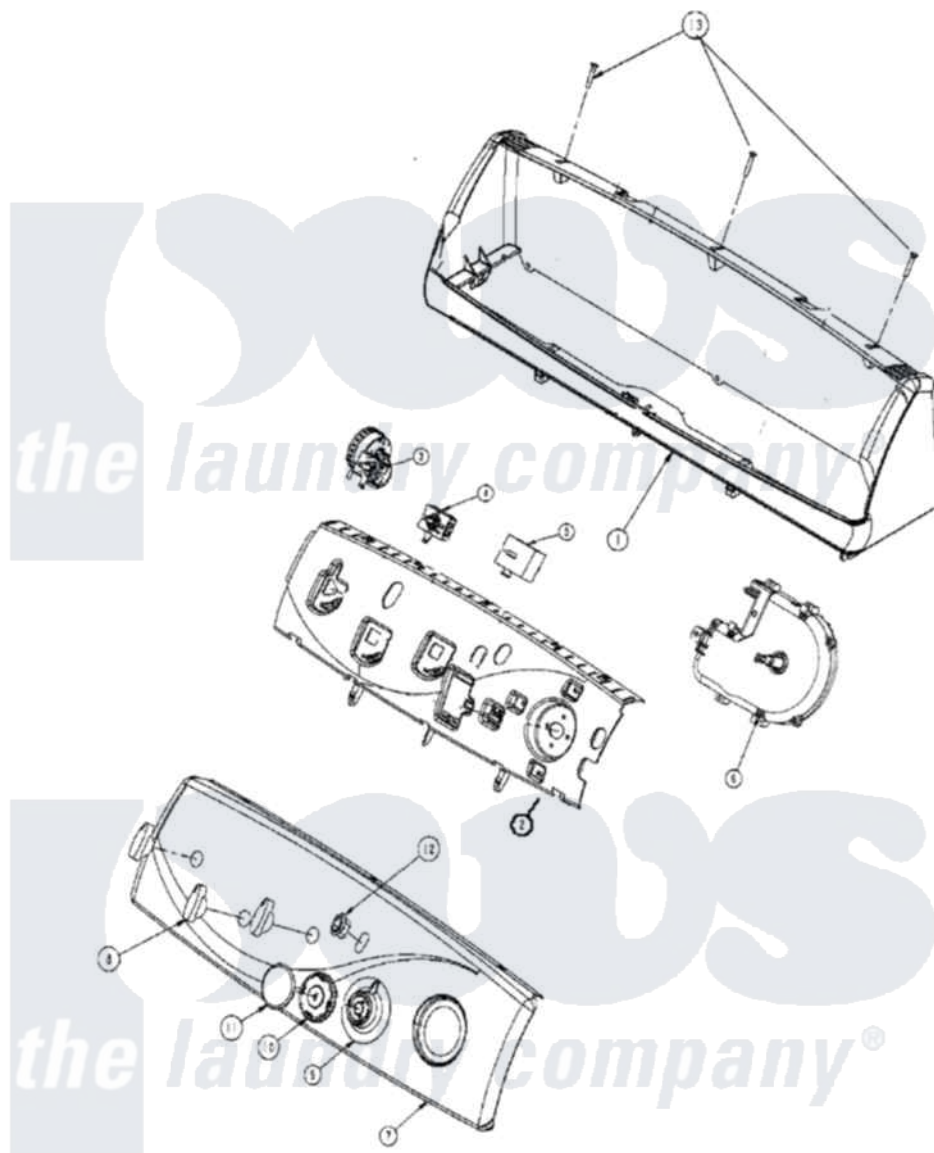

Maytag MAV7260AWW 03 - CONTROL PANEL

Maytag [Residential Maytag MAV7260AWW Washer Parts](#) Parts Diagram 03 - CONTROL PANEL

[Click on the part number to view part](#)

Item	Original Part Number	Replaced By	Status	Part Description
1	22003960		Not Available	CONSOLE HOUSING (WHT)
2	22003955			Switch Support
3	22003963			5 Position Pressure Switch
4	22004011			5 Pos. Atc Rotary Temp. Switch
5	22004005			4 Position Rotary Speed Switch
6	22004008	22004312		Timer
7	22004022			Facia, Control Panel
8	22003987			Control Knob White
9	22003953	22004165		Timer Dial Skirt
10	22003993			Timer Knob
11	22003989			Timer Cap White
12	22003977	74010226		Switch, Rocker W/Shield
13	22003938	8534058		Screw
14	22004050		Not Available	ENG. TOL. COMPENSATOR (SPACER)