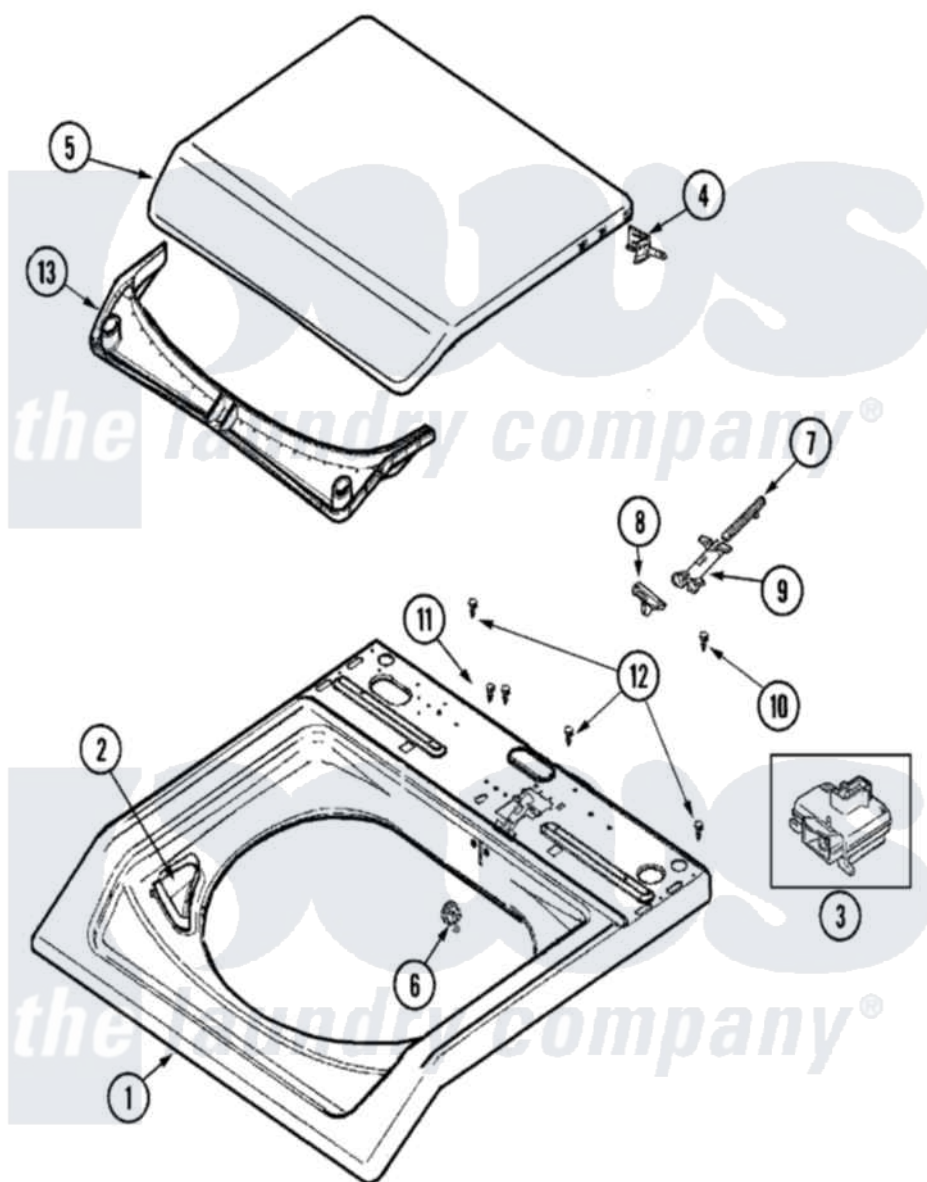

# Maytag MAV7260AWW 05 - TOP

Maytag [Residential Maytag MAV7260AWW Washer Parts](#) Parts Diagram 05 - TOP  
 Click on the part number to view part

Item	Original Part Number	Replaced By	Status	Part Description
1	<a href="#">22003468</a>			Cover, Top
2	<a href="#">22004381</a>			Bleach Cup
"	<a href="#">22002835</a>			Cup, Bleach
3	<a href="#">22003804</a>			Lid Switch
4	<a href="#">22002751</a>			Hinge Pin
5	<a href="#">22004063</a>			Lid As Pack Phase Iii
6	<a href="#">22002753</a>			Bushing, Hinge
7	<a href="#">22002754</a>			Plunger
8	<a href="#">22003941</a>			Lid Cam
9	<a href="#">22002757</a>			Guide Tube
10	<a href="#">2016090</a>			Screw, Lid Switch To Bracket
11	22003217	<a href="#">3370225</a>		Screw
12	33001855	<a href="#">33002917</a>		Screw, No.10-16
13	<a href="#">22002967</a>			Condensate Seal