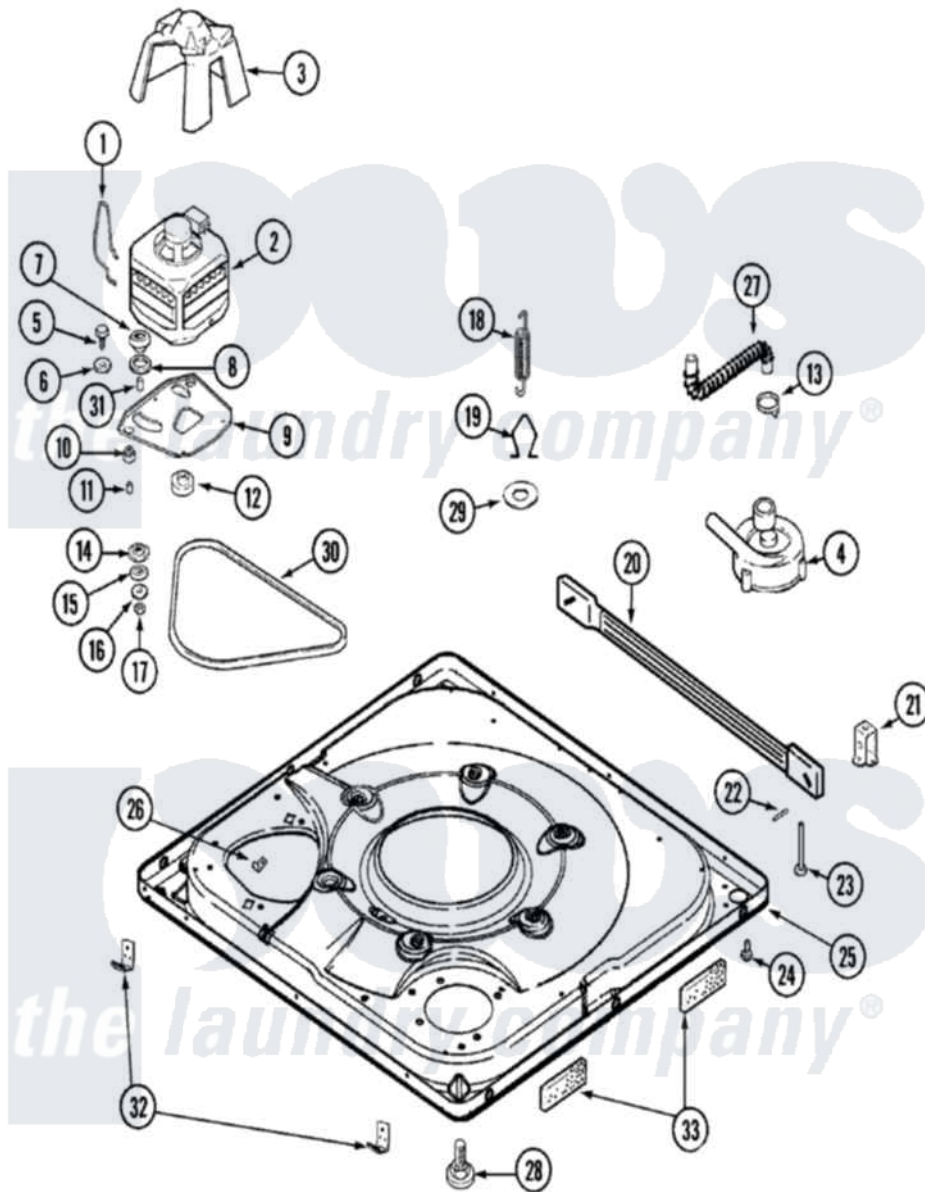

Maytag MAV7357AWQ 01 - BASE

Maytag [Residential Maytag MAV7357AWQ Washer Parts](#) Parts Diagram 01 - BASE
 Click on the part number to view part

Item	Original Part Number	Replaced By	Status	Part Description
1	22004376			Spring, Motor Pivot
2	21001516	21001950		MoTor, 2SP 1/2hp 120V/60Hz Hi-Tor
3	22002019			Screw, Wire Clip To Motor Cnt
"	22002721			Shield, Motor
4	22004055	8534097		Screw
"	21001873	35-6780		Pump-Water
5	25-7833	21001977		Screw
6	25-7834			Washer, Motor/Base Screw
7	33-9946			Isolator, Motor
8	35-3570			Washer, Motor Pivot
9	21001366	21001783		Plate And Screw Assembly
"	35-2065			Pad, Motor Plate
10	22004348			Slide, Motor Pivot
"	35-3646			Isolator, Motor Plate
11	25-7831			Spacer, Mounting
				MoTor, 2SP 1/2hp 120V/60Hz

12	22004297	21001950	MoTor, 2SP 1/2hp 120V/60Hz Hi-Tor
"	21001506	21001950	MoTor, 2SP 1/2hp 120V/60Hz Hi-Tor
13	22002853	285655	Clamp, Hose
14	35-3571		Slide, Motor Pivot
15	33-9967		Washer, Motor Isolator
16	25-7047		Washer, Flat
17	25-7325	Y707702	Locknut
18	21001598		Spring, Suspension
19	21001166		Hook, Suspension Spring
20	21001754	21001881	Bar, Stabilizer
21	35-2046		Bracket, Stabilizer
23	35-3020	22004469	Leg And Foot Self Stabilizing
24	33002190		SCrew, C BraCe, BraCket, Cabinet
25	22003390		Base
"	22003511		Insulation
26	25-7845		Speednut, Motor
27	22003285		Hose, Tub To Pump
28	25001119		Foot And Pad Assembly
29	Y25-7951		Washer, Suspension Hook
30	22003483		Belt, Drive
31	25-7830		Spacer
32	22002239		Clip, Front Panel
"	33002190		SCrew, C BraCe, BraCket, Cabinet
"	22002966	692771	Nut, Idler Bracket To Base
33	22002782		Pad, Foam