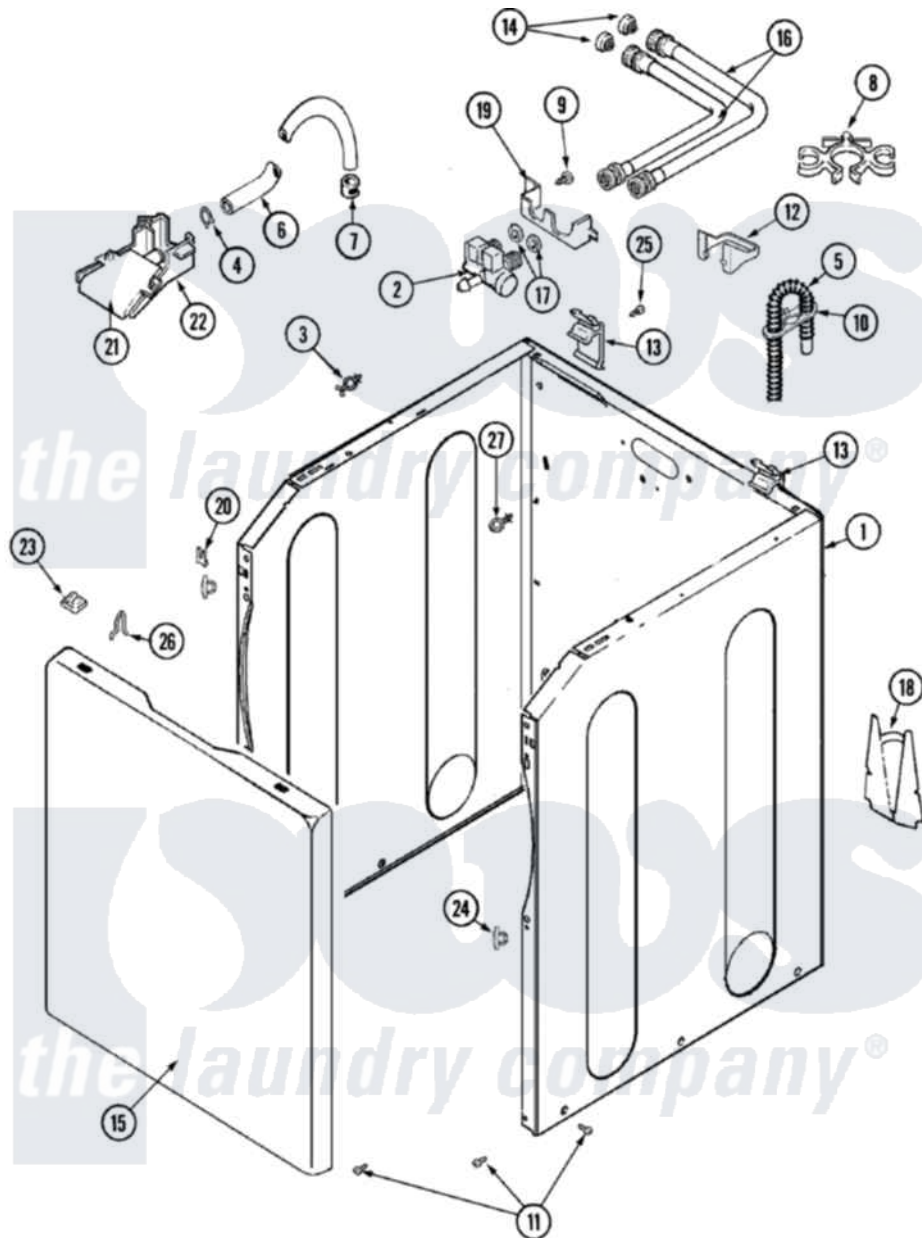

Maytag MAV7357AWQ 02 - CABINET

Maytag [Residential Maytag MAV7357AWQ Washer Parts](#) Parts Diagram 02 - CABINET
 Click on the part number to view part

Item	Original Part Number	Replaced By	Status	Part Description
1	22002839			Brace, Cabinet
"	33002190			SCrew, C BraCe, BraCket, Cabinet
"	22003554			Cabinet Assembly
"	22002840			Brace, Cabinet
2	22003372	12002158		Valve-Inlet
3	22002852	22003298		Retainer, Wire
4	22002838	285655		Clamp, Hose
5	22003410			Hose, Drain
"	22003596	285655		Clamp, Hose
6	22002761			Hose, Injector
7	216169	596669		Clamp, Manifold
8	22002765			Clip, Hose
9	33002190			SCrew, C BraCe, BraCket, Cabinet
10	22002701	22003814		Retainer, Drain Hose
11	22003400	213007		Xfor Cabinet See Cabinet,

11	22003409	213007	Back
12	22003429		Retainer, Fill Hose
13	22003367	22004095	Hinge, Plastic
14	200961	12001413	Strainer And Washer Kit
15	Y22002738		Panel, Front
"	22002293	22003511	Insulation
"	22002854	22003512	Insulation, Cabinet
"	33002190		SCrew, C BraCe, BraCket, Cabinet
16	22002764	12001901	Kit-Inlet Hose Assembly
"	22002763	12001900	Kit-Inlet Hose Assembly
"	22002960		Strainer, Washer Inlet
17	Y013783		Washer, Inlet Hose
18	22002704		Cover, Drain Hose
"	33002190		SCrew, C BraCe, BraCket, Cabinet
19	22003376		Bracket, Water Valve
20	22002748	204439	Screw And Fstner Assembly
21	22003374		Upper Water Injector, Flume
22	22004053		Lower Injector, Flume
"	22003375	22004053	Lower Injector, Flume
23	22002013		Stop, Shipping
24	22002965	Y12001702	Kit- Plast
25	22001995		Screw Note: Screw, Tumbler Front And Shroud
26	22003086		Clip, Air Dome Hose
"	25-7220		Clip, Cabinet Top