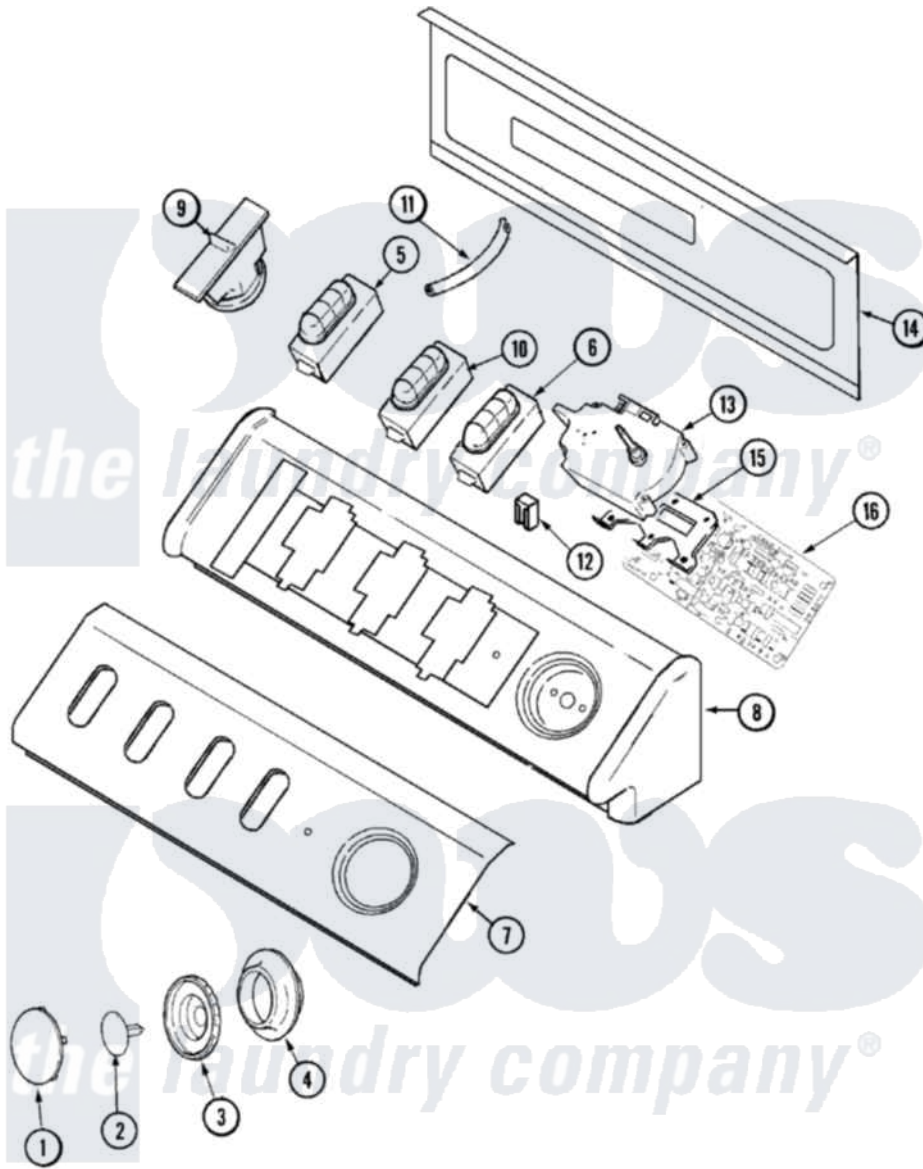

Maytag MAV7357AWQ 03 - CONTROL PANEL

Maytag [Residential Maytag MAV7357AWQ Washer Parts](#) Parts Diagram 03 - CONTROL PANEL
 Click on the part number to view part

Item	Original Part Number	Replaced By	Status	Part Description
1	33002347			Timer Knob Insert/Cap
2	22002997			Pin, Locking
3	22002996	22003952		Knob, Timer
4	22003005	27001191		Skirt, Timer Knob
5	22003006			Switch,
6	22003860			Switch, Push Button / Bisque
7	22003865			Control Panel, Facia - BSQ
8	22002925	3370225		Screw
"	33002327	37001115		Console
9	22003461		Not Available	PAD, PRESSURE SWITCH
"	22002745			Switch, Pressure
10	22002711		Not Available	SWITCH, 4 BUTTON OPTION / WHT
11	22003237	22003422		Hose, Air Dome
12	22001948			Lens, Indicator Light
"	903115			Lock Light
13	22003561			Timer

14	22002529		Not Available	CONSOLE BACK PANEL
"	Y22002339	8534058		Screw
15	22003003			Bracket, Atc / Timer
16	22002857	22003906		Analog Temp Control Board- Assembly