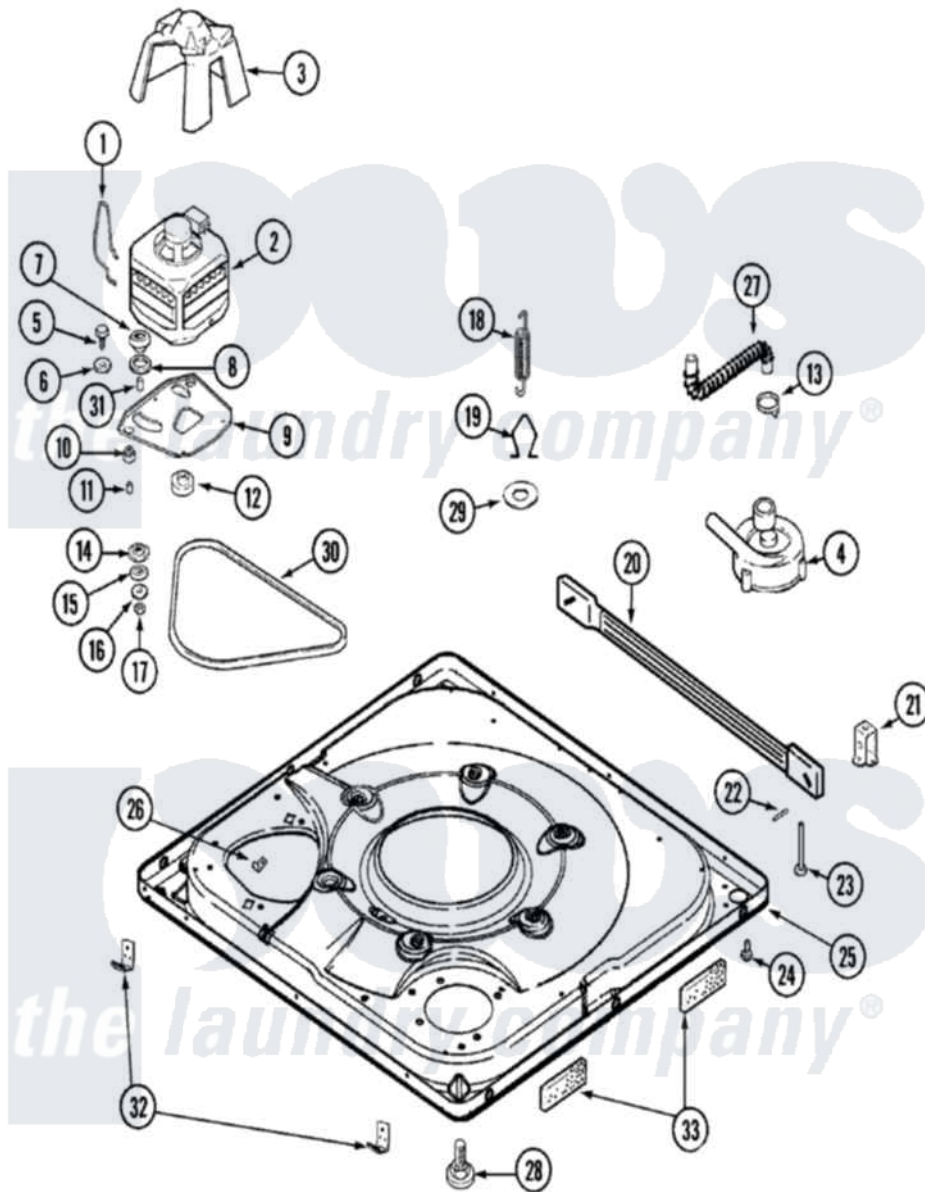

# Maytag MAV7357AWW 01 - BASE

Maytag [Residential Maytag MAV7357AWW Washer Parts](#) Parts Diagram 01 - BASE  
 Click on the part number to view part

Item	Original Part Number	Replaced By	Status	Part Description
1	<a href="#">22004376</a>			Spring, Motor Pivot
2	21001516	<a href="#">21001950</a>		MoTor, 2SP 1/2hp 120V/60Hz Hi-Tor
3	<a href="#">22002019</a>			Screw, Wire Clip To Motor Cnt
"	<a href="#">22002721</a>			Shield, Motor
4	22004055	<a href="#">8534097</a>		Screw
"	21001873	<a href="#">35-6780</a>		Pump-Water
5	25-7833	<a href="#">21001977</a>		Screw
6	<a href="#">25-7834</a>			Washer, Motor/Base Screw
7	<a href="#">33-9946</a>			Isolator, Motor
8	<a href="#">35-3570</a>			Washer, Motor Pivot
9	21001366	<a href="#">21001783</a>		Plate And Screw Assembly
"	<a href="#">35-2065</a>			Pad, Motor Plate
10	<a href="#">22004348</a>			Slide, Motor Pivot
"	<a href="#">35-3646</a>			Isolator, Motor Plate
11	<a href="#">25-7831</a>			Spacer, Mounting
				MoTor, 2SP 1/2hp 120V/60Hz