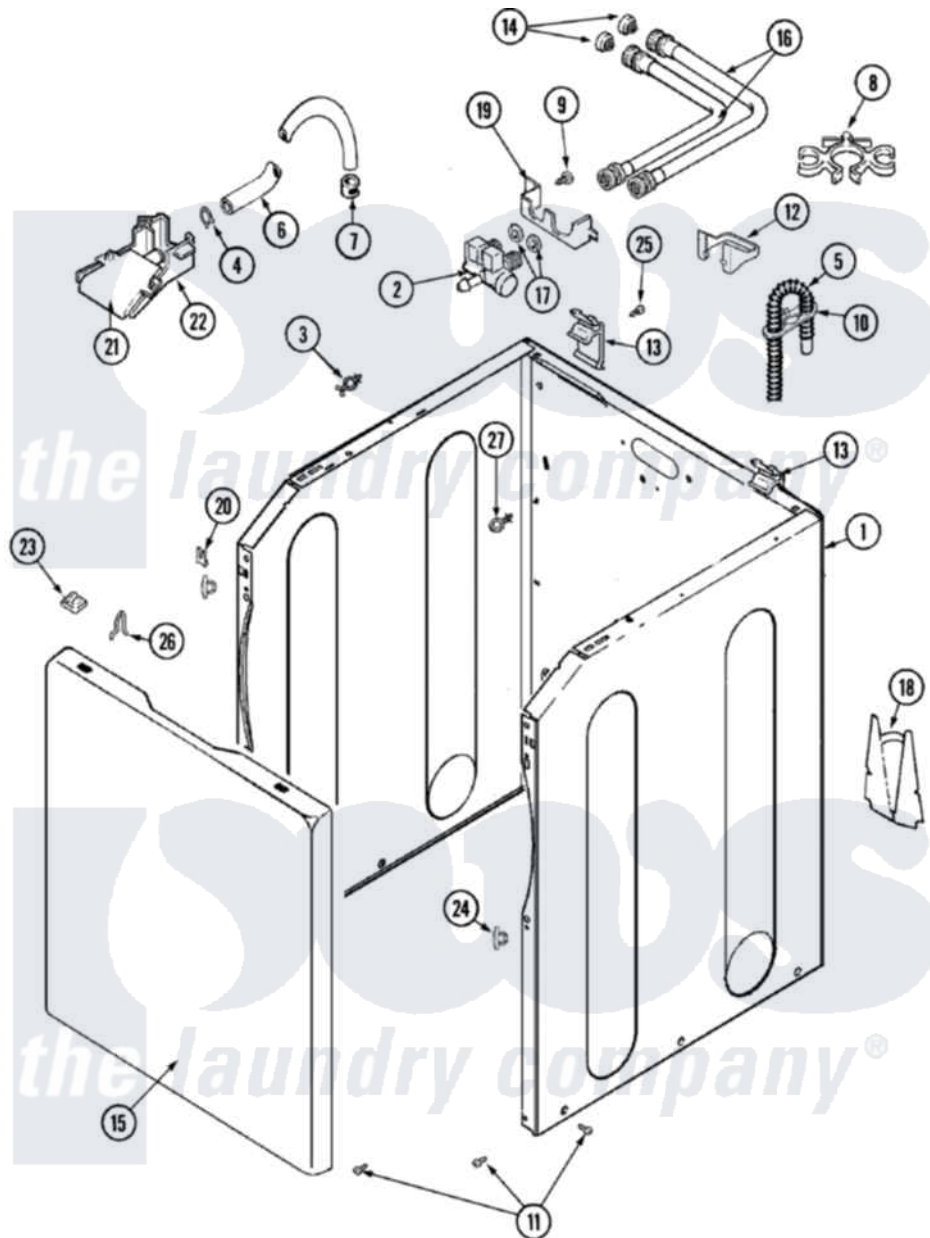

# Maytag MAV7357AWW 02 - CABINET

Maytag [Residential Maytag MAV7357AWW Washer Parts](#) Parts Diagram 02 - CABINET

Click on the part number to view part

Item	Original Part Number	Replaced By	Status	Part Description
1	<a href="#">22002839</a>			Brace, Cabinet
"	<a href="#">33002190</a>			SCrew, C BraCe, BraCket, Cabinet
"	<a href="#">22003553</a>			Cabinet Assembly
"	<a href="#">22002840</a>			Brace, Cabinet
2	22003372	<a href="#">12002158</a>		Valve-Inlet
3	22002852	<a href="#">22003298</a>		Retainer, Wire
4	22002838	<a href="#">285655</a>		Clamp, Hose
5	<a href="#">22003410</a>			Hose, Drain
"	22003596	<a href="#">285655</a>		Clamp, Hose
6	<a href="#">22002761</a>			Hose, Injector
7	216169	<a href="#">596669</a>		Clamp, Manifold
8	<a href="#">22002765</a>			Clip, Hose
9	<a href="#">33002190</a>			SCrew, C BraCe, BraCket, Cabinet
10	22002701	<a href="#">22003814</a>		Retainer, Drain Hose
11	22003400	<a href="#">213007</a>		Xfor Cabinet See Cabinet,