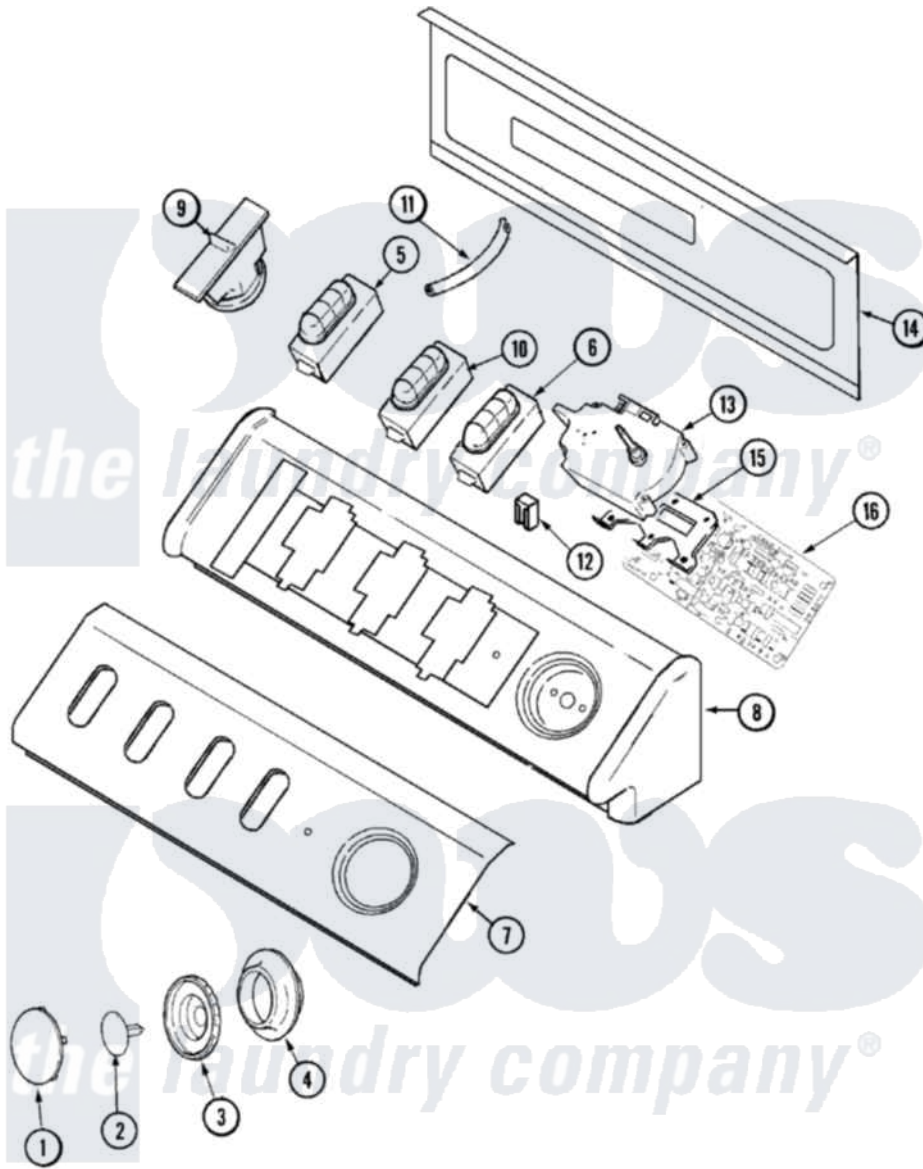

Maytag MAV7357AWW 03 - CONTROL PANEL

Maytag [Residential Maytag MAV7357AWW Washer Parts](#) Parts Diagram 03 - CONTROL PANEL
 Click on the part number to view part

Item	Original Part Number	Replaced By	Status	Part Description
1	22001664			Timer Knob Insert/Cap
2	22002997			Pin, Locking
3	22002996	22003952		Knob, Timer
4	22002995		Not Available	SKIRT, TIMER KNOB (WHT)
5	22002999			Switch
6	22003859			Switch, Push Button / White
7	22003863			Control Panel, Facia - White
8	33002286		Not Available	CONSOLE (WHT)
"	22002925	3370225		Screw
9	22003461		Not Available	PAD, PRESSURE SWITCH
"	22002706			Switch, Pressure
10	22002814			Switch, 4 Button Option / BSQ
11	22003237	22003422		Hose, Air Dome
12	22001948			Lens, Indicator Light
"	903115			Lock Light
13	22003561			Timer

14	22002529	Not Available	CONSOLE BACK PANEL
"	Y22002339	8534058	Screw
15	22003003		Bracket, Atc / Timer
16	22002857	22003906	Analog Temp Control Board- Assembly