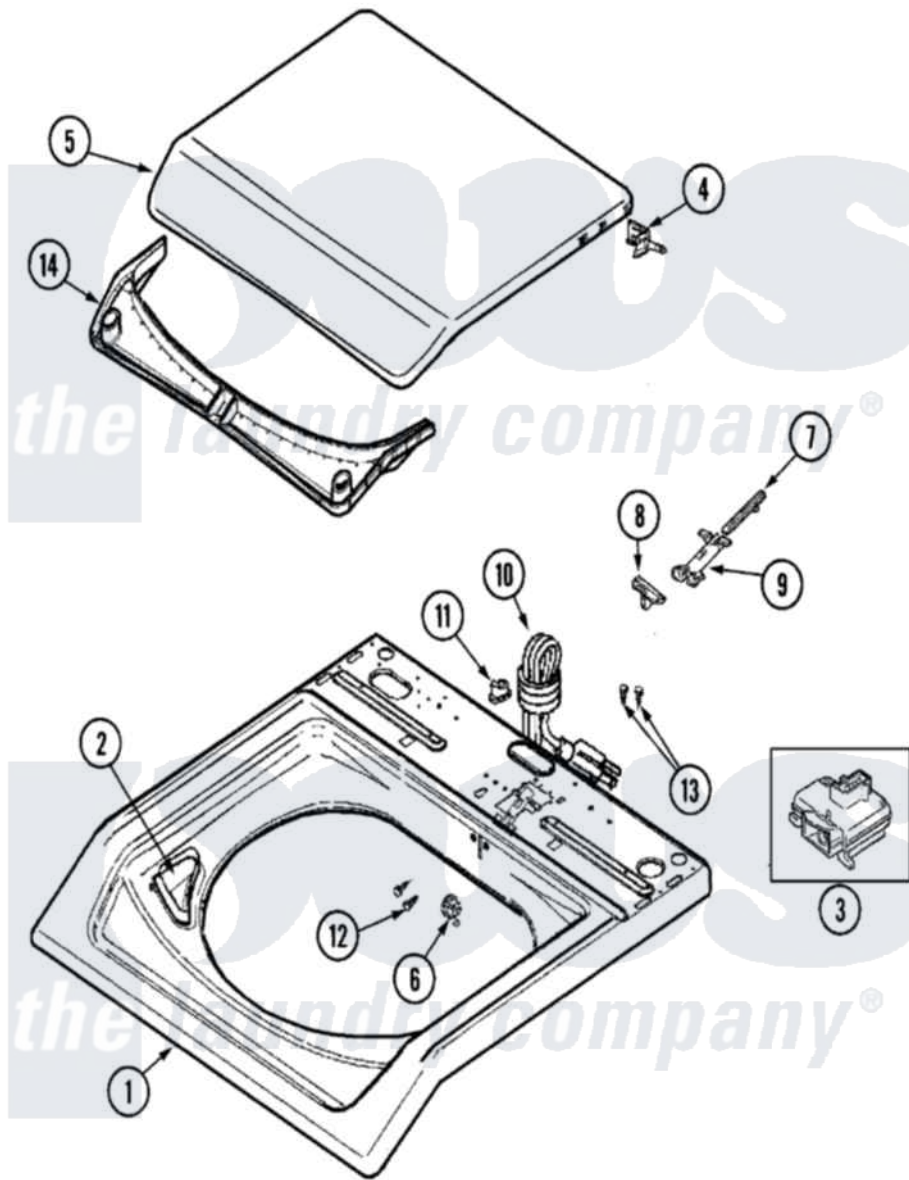

# Maytag MAV7357AWW 05 - TOP

Maytag [Residential Maytag MAV7357AWW Washer Parts](#) Parts Diagram 05 - TOP  
 Click on the part number to view part

Item	Original Part Number	Replaced By	Status	Part Description
1	<a href="#">22003468</a>			Cover, Top
2	<a href="#">22002835</a>			Cup, Bleach
3	<a href="#">22003804</a>			Lid Switch
4	<a href="#">22002751</a>			Hinge Pin
5	22002872		Not Available	LID, WASHER (WHT-W/MEDALLION)
6	<a href="#">22002753</a>			Bushing, Hinge
7	<a href="#">22002754</a>			Plunger
8	22002755	<a href="#">22003941</a>		Lid Cam
9	<a href="#">22002757</a>			Guide Tube
10	<a href="#">2016090</a>			Screw, Lid Switch To Bracket
11	Y705026	<a href="#">3370225</a>		Screw
12	<a href="#">22002967</a>			Condensate Seal