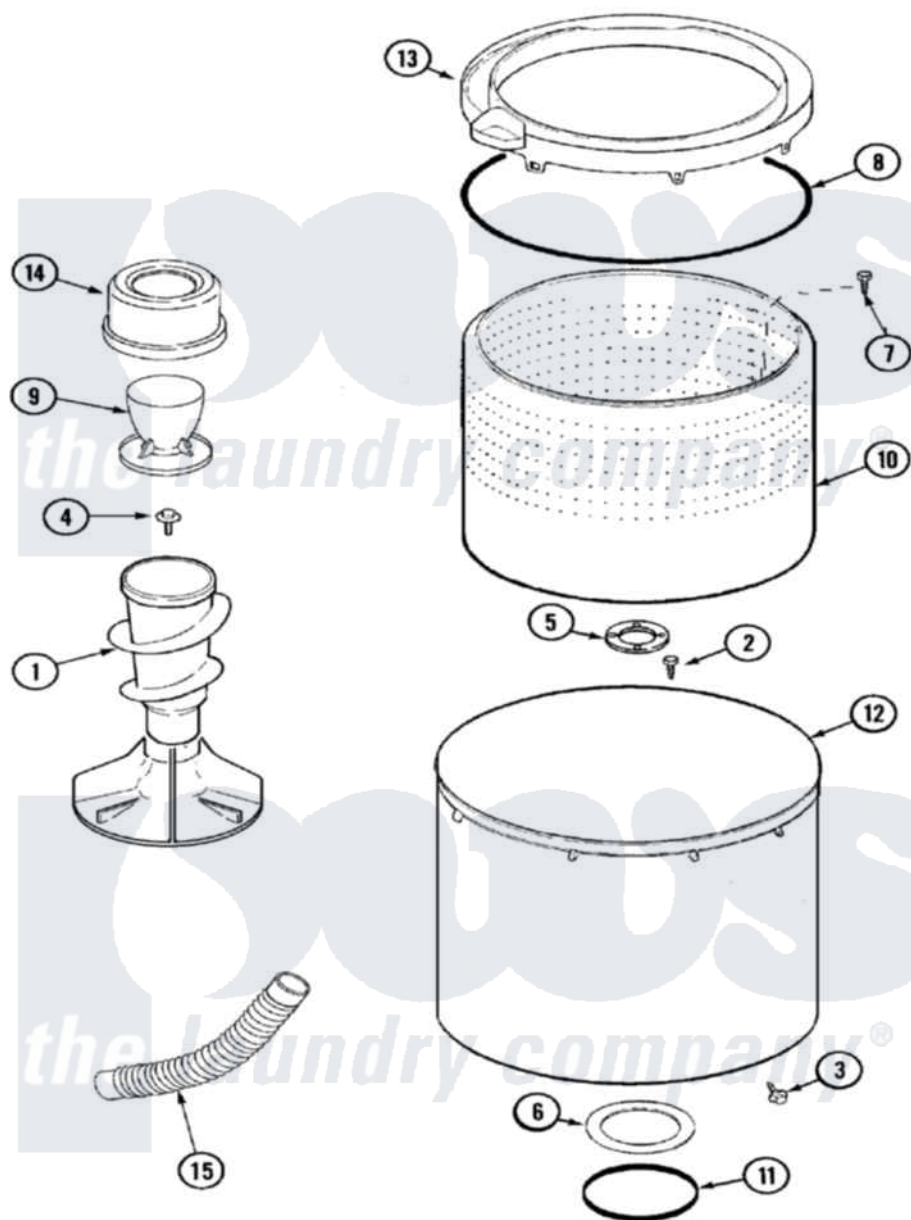

Maytag MAV7357AWW 07 - TUB

Maytag [Residential Maytag MAV7357AWW Washer Parts](#) Parts Diagram 07 - TUB
 Click on the part number to view part

Item	Original Part Number	Replaced By	Status	Part Description
1	22003885	22004042		Agitator/Auger Assembly
"	22004042			Agitator/Auger Assembly
2	21001510	22002947		Bolt, Tub
3	22002933			Screw
4	25-7948	W10309247		Screw
5	35-3685			Gasket, Basket To Centerpost
6	35-3686			Gasket, Tub To Housing
7	25-7967	3400504		Screw
8	35-2328			Seal, Tub Top
9	21001599	21001905		Dispenser, Fabric
10	22002741			Spinner Assembly, Plastic
11	35-2978			Seal, Tub/Housing
12	22002742			Tub Assembly
13	22002736	22004385		Tub Cover
14	21001599	21001905		Dispenser, Fabric
15	22003285			Hose, Tub To Pump