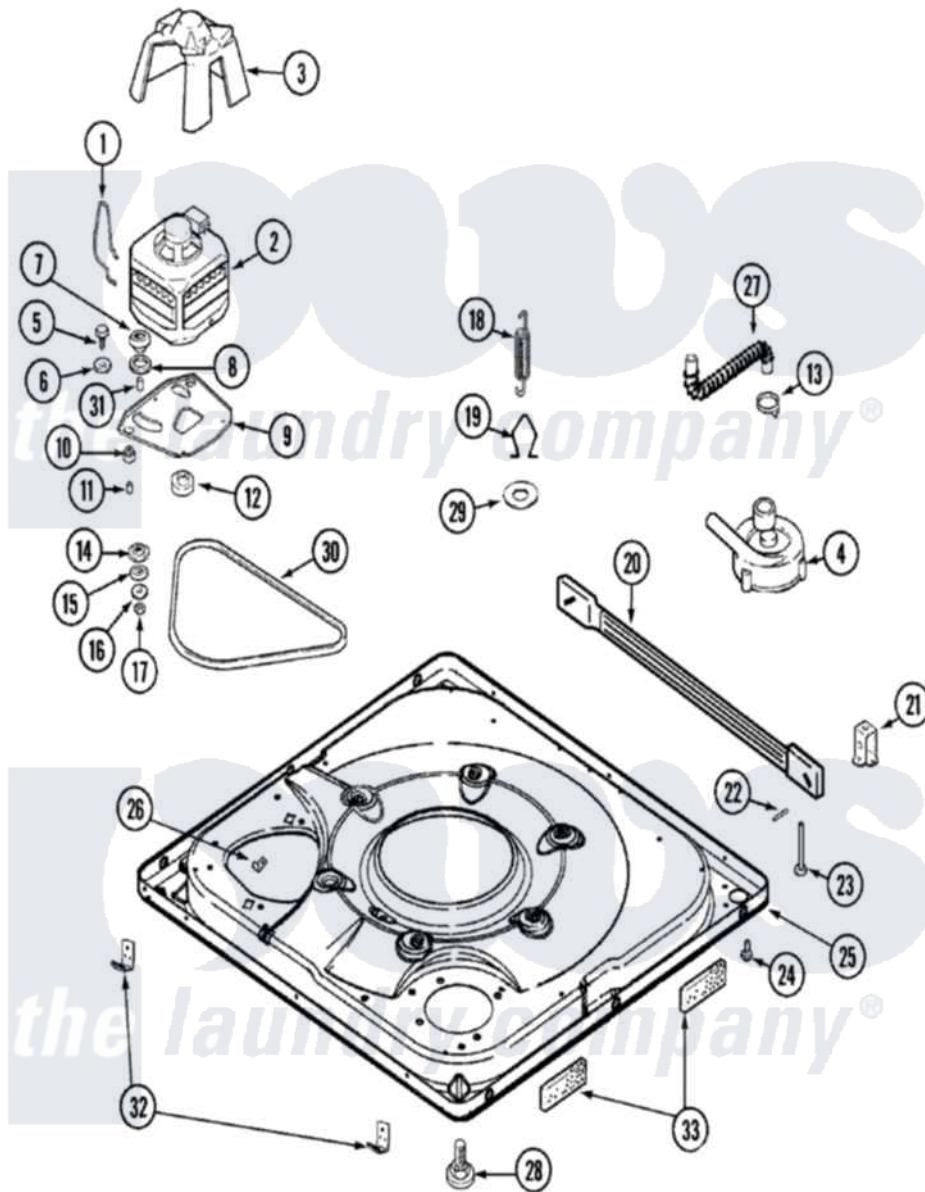

Maytag MAV7358AWQ 01 - BASE

Maytag [Residential Maytag MAV7358AWQ Washer Parts](#) Parts Diagram 01 - BASE
 Click on the part number to view part

Item	Original Part Number	Replaced By	Status	Part Description
1	22004376			Spring, Motor Pivot
2	21001516	21001950		MoTor, 2SP 1/2hp 120V/60Hz Hi-Tor
3	22002019			Screw, Wire Clip To Motor Cnt
"	22002721			Shield, Motor
4	22004055	8534097		Screw
"	21001873	35-6780		Pump-Water
5	25-7833	21001977		Screw
6	25-7834			Washer, Motor/Base Screw
7	33-9946			Isolator, Motor
8	35-3570			Washer, Motor Pivot
9	21001366	21001783		Plate And Screw Assembly
"	35-2065			Pad, Motor Plate
10	22004348			Slide, Motor Pivot
"	35-3646			Isolator, Motor Plate
11	25-7831			Spacer, Mounting
				MoTor, 2SP 1/2hp 120V/60Hz

12	22004297	21001950	MoTor, 2SP 1/2hp 120V/60Hz Hi-Tor
"	21001506	21001950	MoTor, 2SP 1/2hp 120V/60Hz Hi-Tor
13	22002853	285655	Clamp, Hose
14	35-3571		Slide, Motor Pivot
15	33-9967		Washer, Motor Isolator
16	25-7047		Washer, Flat
17	25-7325	Y707702	Locknut
18	21001598		Spring, Suspension
19	21001166		Hook, Suspension Spring
20	21001754	21001881	Bar, Stabilizer
21	35-2046		Bracket, Stabilizer
23	35-3020	22004469	Leg And Foot Self Stabilizing
24	33002190		SCrew, C BraCe, BraCket, Cabinet
25	22003390		Base
"	22003511		Insulation
26	25-7845		Speednut, Motor
27	22003285		Hose, Tub To Pump
28	35-3507	25001119	Foot And Pad Assembly
29	Y25-7951		Washer, Suspension Hook
30	22003483		Belt, Drive
31	25-7830		Spacer
32	22002239		Clip, Front Panel
"	33002190		SCrew, C BraCe, BraCket, Cabinet
"	22002966	692771	Nut, Idler Bracket To Base
33	22002782		Pad, Foam