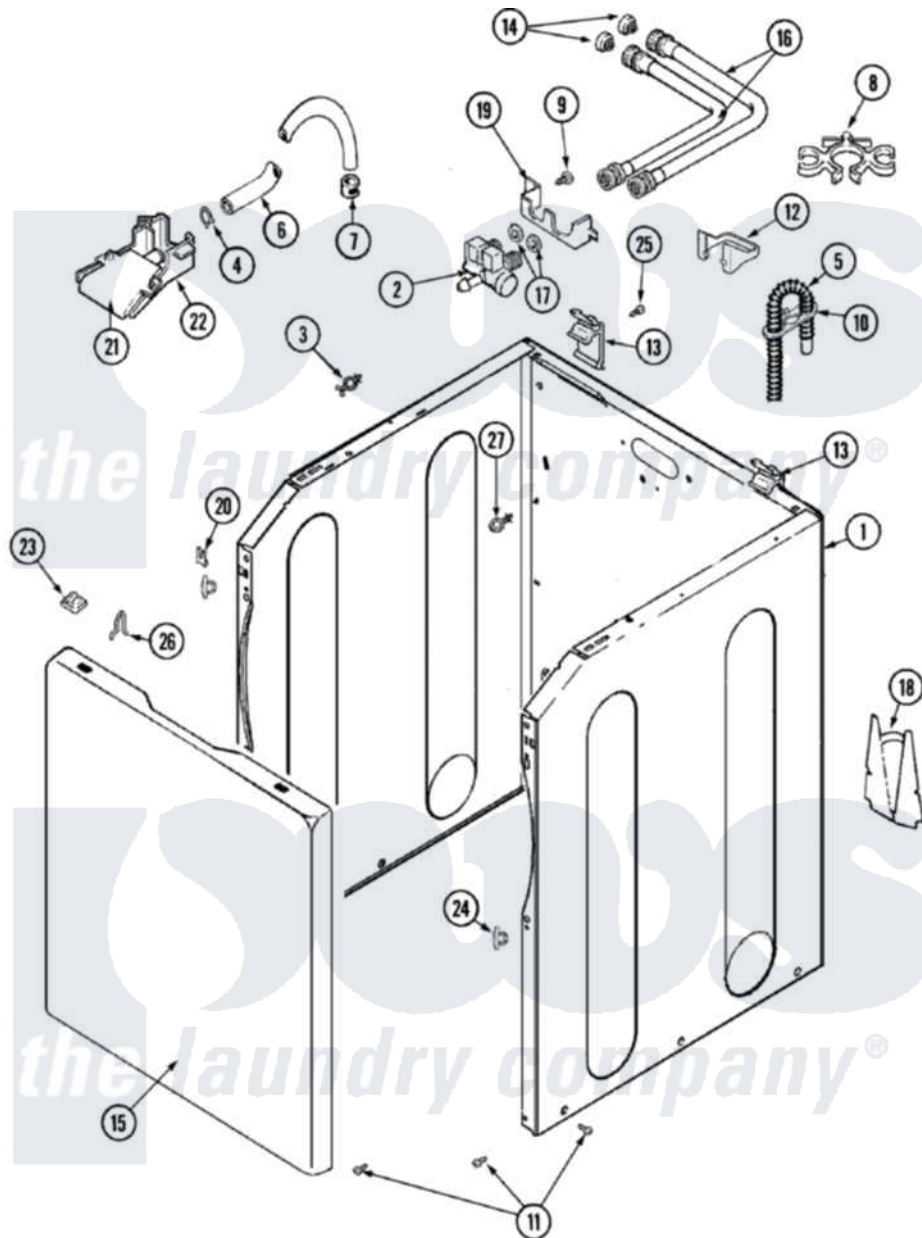

Maytag MAV7358AWQ 02 - CABINET

Maytag [Residential Maytag MAV7358AWQ Washer Parts](#) Parts Diagram 02 - CABINET

Click on the part number to view part

Item	Original Part Number	Replaced By	Status	Part Description
1	22002839			Brace, Cabinet
"	33002190			SCrew, C BraCe, BraCket, Cabinet
"	22003554			Cabinet Assembly
"	22002840			Brace, Cabinet
2	22003372	12002158		Valve-Inlet
3	22002852	22003298		Retainer, Wire
4	22002838	285655		Clamp, Hose
5	22003596	285655		Clamp, Hose
"	22003410			Hose, Drain
6	22002761			Hose, Injector
7	216169	596669		Clamp, Manifold
8	22002765			Clip, Hose
9	33002190			SCrew, C BraCe, BraCket, Cabinet
10	22002701	22003814		Retainer, Drain Hose
11	22003400	213007		Xfor Cabinet See Cabinet,

11	22003403	213007	Back
12	22003429		Retainer, Fill Hose
13	22003367	22004095	Hinge, Plastic
14	200961	12001413	Strainer And Washer Kit
15	Y22002738		Panel, Front
"	22002293	22003511	Insulation
"	22002854	22003512	Insulation, Cabinet
"	33002190		SCrew, C BraCe, BraCket, Cabinet
16	22002764	12001901	Kit-Inlet Hose Assembly
"	22002763	12001900	Kit-Inlet Hose Assembly
"	22002960		Strainer, Washer Inlet
17	Y013783		Washer, Inlet Hose
18	22002704		Cover, Drain Hose
"	33002190		SCrew, C BraCe, BraCket, Cabinet
19	22003376		Bracket, Water Valve
20	22002748	204439	Screw And Fstner Assembly
21	22003374		Upper Water Injector, Flume
22	22003375	22004053	Lower Injector, Flume
23	22002013		Stop, Shipping
24	22002965	Y12001702	Kit- Plast
25	22001995		Screw Note: Screw, Tumbler Front And Shroud
26	22003086		Clip, Air Dome Hose
"	25-7220		Clip, Cabinet Top