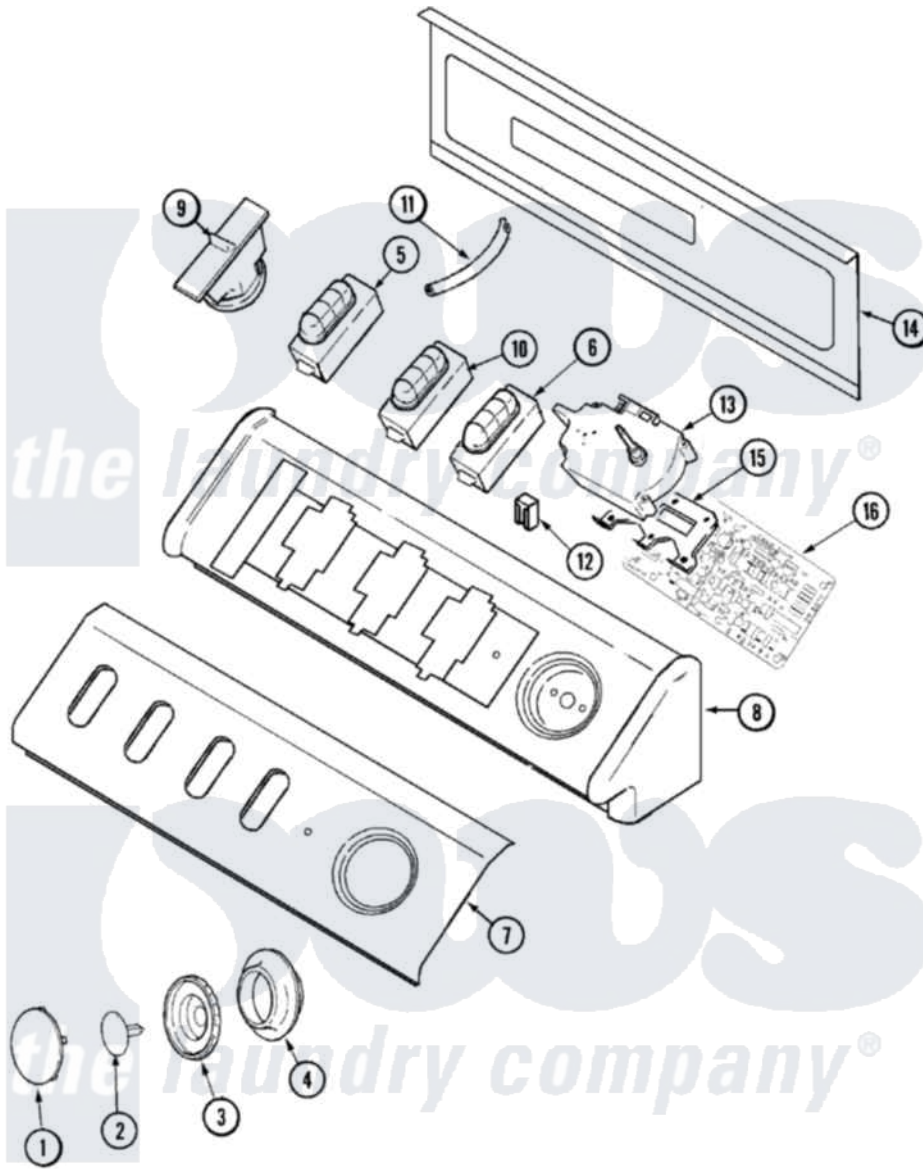

Maytag MAV7358AWQ 03 - CONTROL PANEL

Maytag [Residential Maytag MAV7358AWQ Washer Parts](#) Parts Diagram 03 - CONTROL PANEL
 Click on the part number to view part

Item	Original Part Number	Replaced By	Status	Part Description
1	33002347			Timer Knob Insert/Cap
2	22002997			Pin, Locking
3	22002996	22003952		Knob, Timer
4	22003005	27001191		Skirt, Timer Knob
5	22003006			Switch,
6	22003860			Switch, Push Button / Bisque
7	22003868	22003865		Control Panel, Facia - BSQ
8	22002925	3370225		Screw
"	33002327	37001115		Console
9	22003461		Not Available	PAD, PRESSURE SWITCH
"	22002804			Switch, Pressure
10	22002814			Switch, 4 Button Option / BSQ
11	22003237	22003422		Hose, Air Dome
12	22001948			Lens, Indicator Light
"	903115			Lock Light
13	22003561			Timer

14	22002529	Not Available	CONSOLE BACK PANEL
"	Y22002339	8534058	Screw
15	22003003		Bracket, Atc / Timer
16	22003575	22003906	Analog Temp Control Board- Assembly