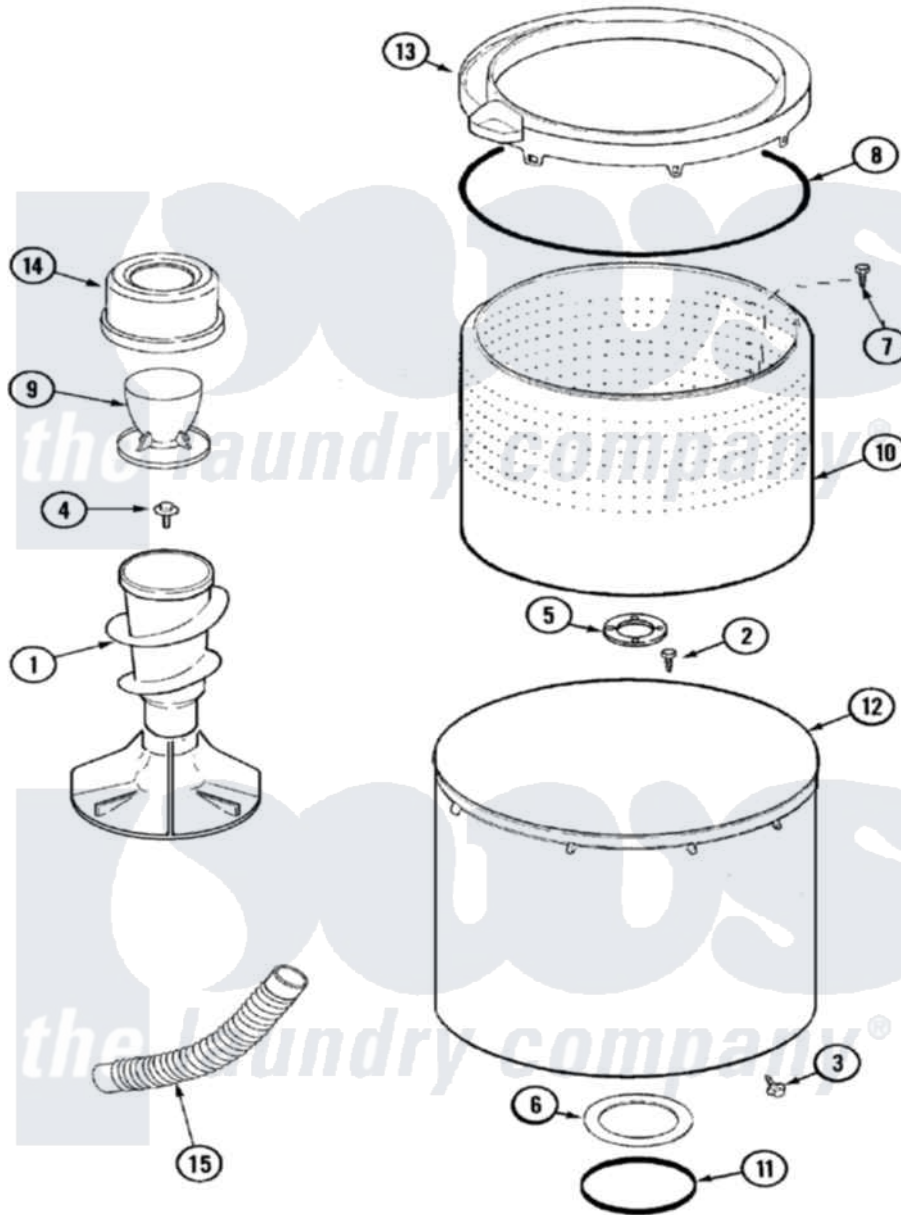

Maytag MAV7358AWQ 07 - TUB

Maytag Residential Maytag MAV7358AWQ Washer Parts Parts Diagram 07 - TUB
 Click on the part number to view part

Item	Original Part Number	Replaced By	Status	Part Description
1	22003885	22004042		Agitator/Auger Assembly
"	22004042			Agitator/Auger Assembly
2	21001510	22002947		Bolt, Tub
3	22002933			Screw
4	25-7948	W10309247		Screw
5	35-3685			Gasket, Basket To Centerpost
6	35-3686			Gasket, Tub To Housing
7	25-7967	3400504		Screw
8	35-2328			Seal, Tub Top
9	22002769	22002758		Dispenser Assembly, Fab. Soft Sub
10	22002741			Spinner Assembly, Plastic
11	35-2978			Seal, Tub/Housing
12	22002742			Tub Assembly
13	22002736	22004385		Tub Cover
14	21001599	21001905		Dispenser, Fabric
15	22003285			Hose, Tub To Pump