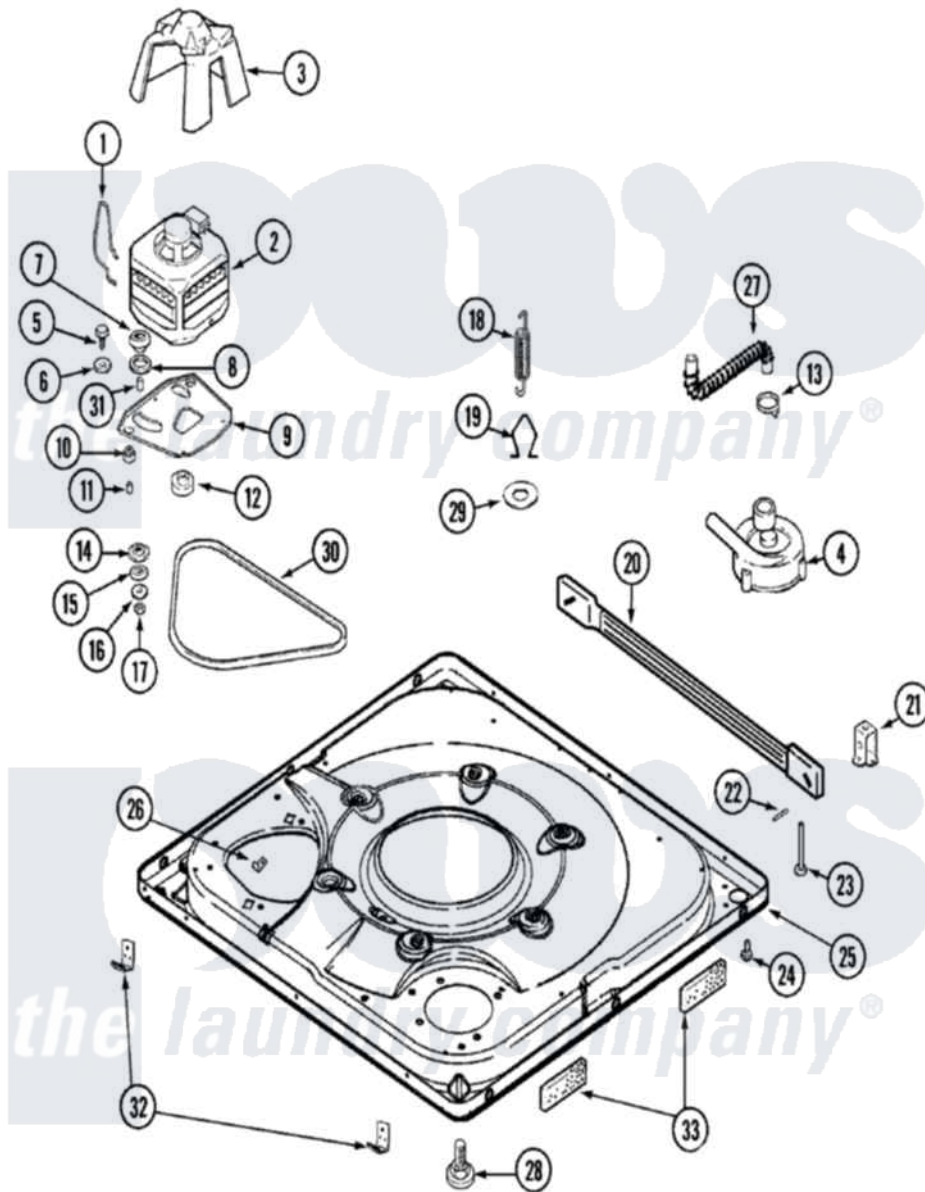

# Maytag MAV7358AWW 01 - BASE

Maytag [Residential Maytag MAV7358AWW Washer Parts](#) Parts Diagram 01 - BASE  
 Click on the part number to view part

| Item | Original Part Number     | Replaced By              | Status | Part Description                  |
|------|--------------------------|--------------------------|--------|-----------------------------------|
| 1    | <a href="#">22004376</a> |                          |        | Spring, Motor Pivot               |
| 2    | 21001516                 | <a href="#">21001950</a> |        | MoTor, 2SP 1/2hp 120V/60Hz Hi-Tor |
| 3    | <a href="#">22002019</a> |                          |        | Screw, Wire Clip To Motor Cnt     |
| "    | <a href="#">22002721</a> |                          |        | Shield, Motor                     |
| 4    | 22004055                 | <a href="#">8534097</a>  |        | Screw                             |
| "    | 21001873                 | <a href="#">35-6780</a>  |        | Pump-Water                        |
| 5    | 25-7833                  | <a href="#">21001977</a> |        | Screw                             |
| 6    | <a href="#">25-7834</a>  |                          |        | Washer, Motor/Base Screw          |
| 7    | <a href="#">33-9946</a>  |                          |        | Isolator, Motor                   |
| 8    | <a href="#">35-3570</a>  |                          |        | Washer, Motor Pivot               |
| 9    | 21001366                 | <a href="#">21001783</a> |        | Plate And Screw Assembly          |
| "    | <a href="#">35-2065</a>  |                          |        | Pad, Motor Plate                  |
| 10   | <a href="#">22004348</a> |                          |        | Slide, Motor Pivot                |
| "    | <a href="#">35-3646</a>  |                          |        | Isolator, Motor Plate             |
| 11   | <a href="#">25-7831</a>  |                          |        | Spacer, Mounting                  |
|      |                          |                          |        | MoTor, 2SP 1/2hp 120V/60Hz        |