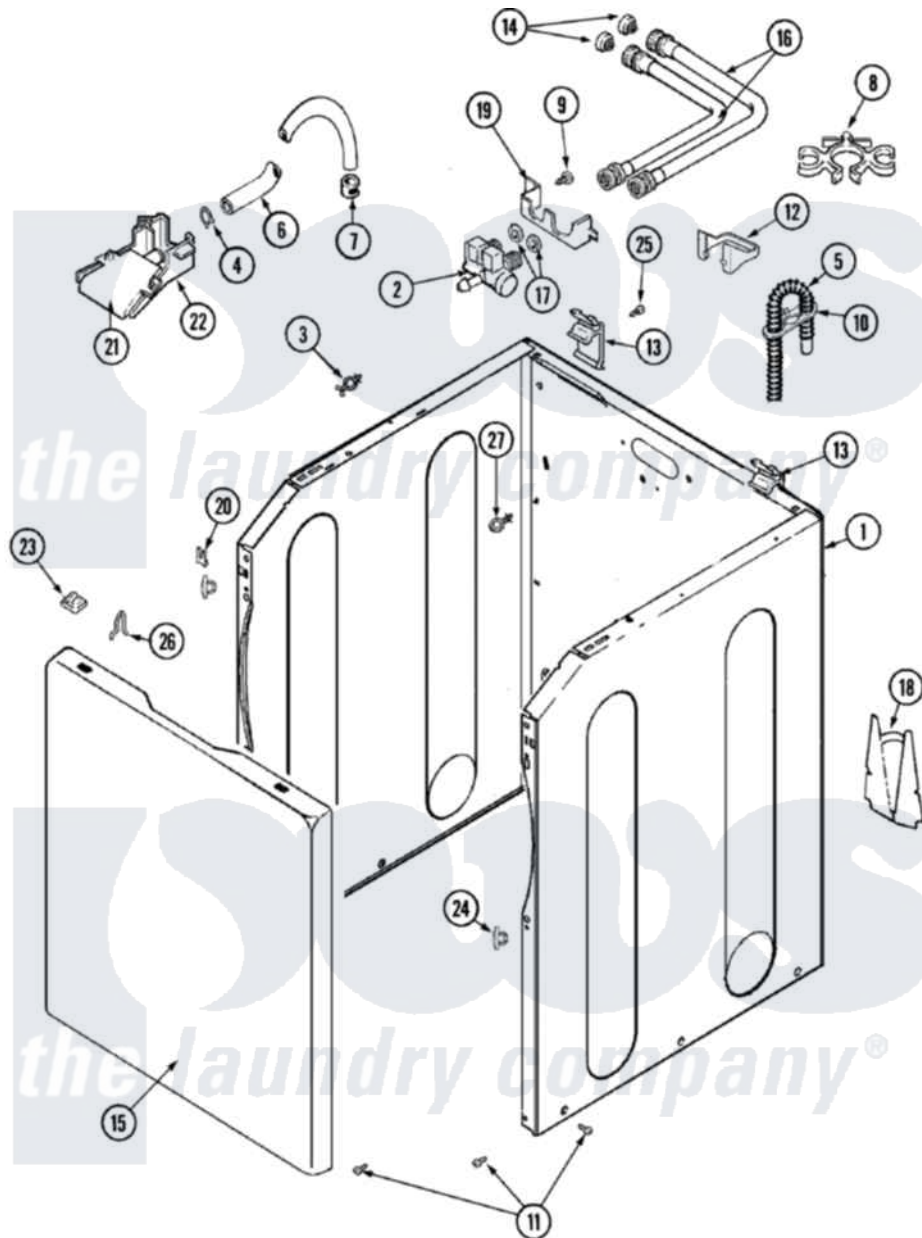

Maytag MAV7358AWW 02 - CABINET

Maytag [Residential Maytag MAV7358AWW Washer Parts](#) Parts Diagram 02 - CABINET
 Click on the part number to view part

Item	Original Part Number	Replaced By	Status	Part Description
1	22002839			Brace, Cabinet
"	33002190			SCrew, C BraCe, BraCket, Cabinet
"	22003553			Cabinet Assembly
"	22002840			Brace, Cabinet
2	22003372	12002158		Valve-Inlet
3	22002852	22003298		Retainer, Wire
4	22002838	285655		Clamp, Hose
5	22003596	285655		Clamp, Hose
"	22003410			Hose, Drain
6	22002761			Hose, Injector
7	216169	596669		Clamp, Manifold
8	22002765			Clip, Hose
9	33002190			SCrew, C BraCe, BraCket, Cabinet
10	22002701	22003814		Retainer, Drain Hose
11	22003400	213007		Xfor Cabinet See Cabinet,

11	22003403	213007	Back
12	22003429		Retainer, Fill Hose
13	22003367	22004095	Hinge, Plastic
14	200961	12001413	Strainer And Washer Kit
15	22002737		Panel, Front
"	22002293	22003511	Insulation
"	22002854	22003512	Insulation, Cabinet
"	33002190		SCrew, C BraCe, BraCket, Cabinet
16	22002764	12001901	Kit-Inlet Hose Assembly
"	22002763	12001900	Kit-Inlet Hose Assembly
"	22002960		Strainer, Washer Inlet
17	Y013783		Washer, Inlet Hose
18	22002704		Cover, Drain Hose
"	33002190		SCrew, C BraCe, BraCket, Cabinet
19	22003376		Bracket, Water Valve
20	22002748	204439	Screw And Fstner Assembly
21	22003374		Upper Water Injector, Flume
22	22003375	22004053	Lower Injector, Flume
23	22002013		Stop, Shipping
24	22002965	Y12001702	Kit- Plast
25	22001995		Screw Note: Screw, Tumbler Front And Shroud
26	22003086		Clip, Air Dome Hose
"	25-7220		Clip, Cabinet Top