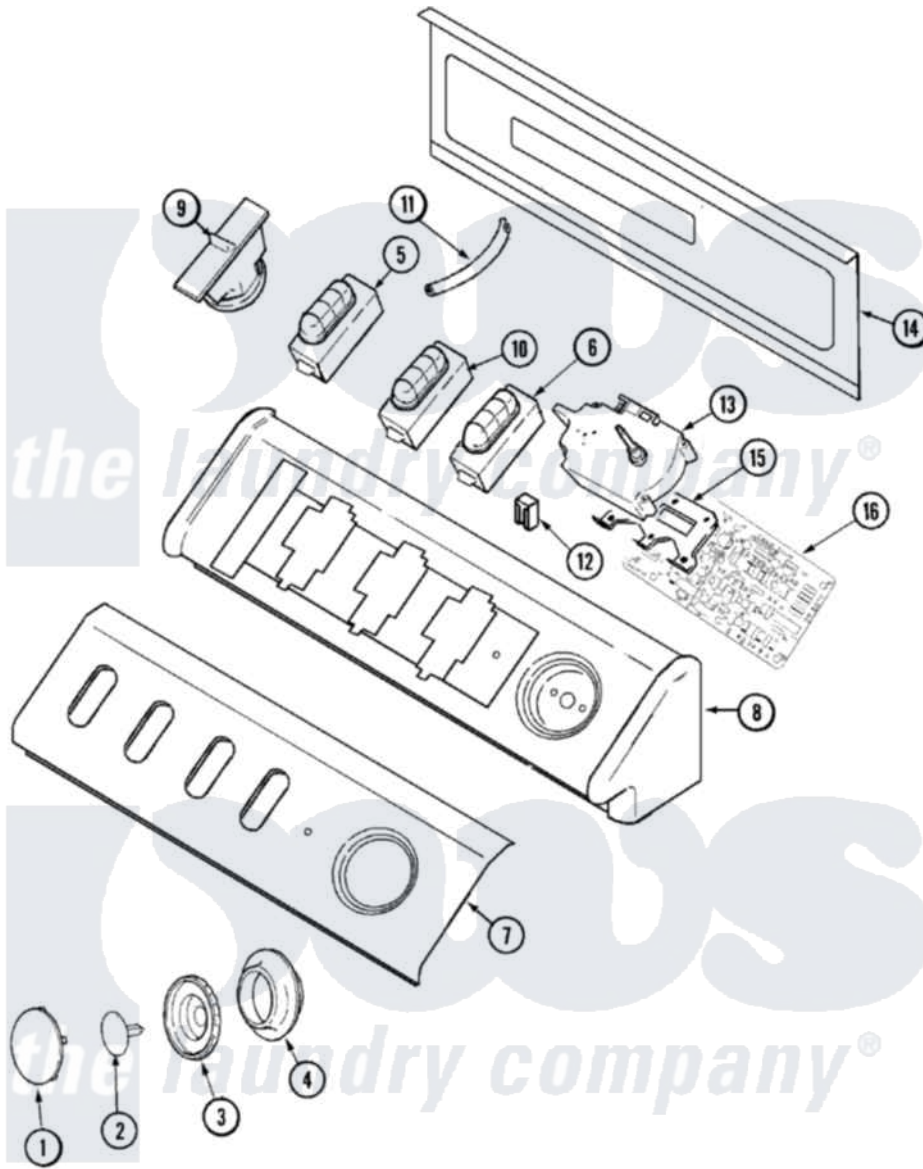

# Maytag MAV7358AWW 03 - CONTROL PANEL

Maytag [Residential Maytag MAV7358AWW Washer Parts](#) Parts Diagram 03 - CONTROL PANEL

[Click on the part number to view part](#)

Item	Original Part Number	Replaced By	Status	Part Description
1	<a href="#">22001664</a>			Timer Knob Insert/Cap
2	<a href="#">22002997</a>			Pin, Locking
3	22002996	<a href="#">22003952</a>		Knob, Timer
4	22002995		Not Available	SKIRT, TIMER KNOB (WHT)
5	<a href="#">22002999</a>			Switch
6	<a href="#">22003859</a>			Switch, Push Button / White
7	22003867	<a href="#">22003863</a>		Control Panel, Facia - White
8	33002286		Not Available	CONSOLE (WHT)
"	22002925	<a href="#">3370225</a>		Screw
9	22003461		Not Available	PAD, PRESSURE SWITCH
"	<a href="#">22002705</a>			Switch, Pressure
10	22002711		Not Available	SWITCH, 4 BUTTON OPTION / WHT
11	22003237	<a href="#">22003422</a>		Hose, Air Dome
12	<a href="#">22001948</a>			Lens, Indicator Light
"	<a href="#">903115</a>			Lock Light
13	<a href="#">22003561</a>			Timer

14	22002529		Not Available	CONSOLE BACK PANEL
"	Y22002339	<a href="#">8534058</a>		Screw
15	<a href="#">22003003</a>			Bracket, Atc / Timer
16	22003575	<a href="#">22003906</a>		Analog Temp Control Board- Assembly