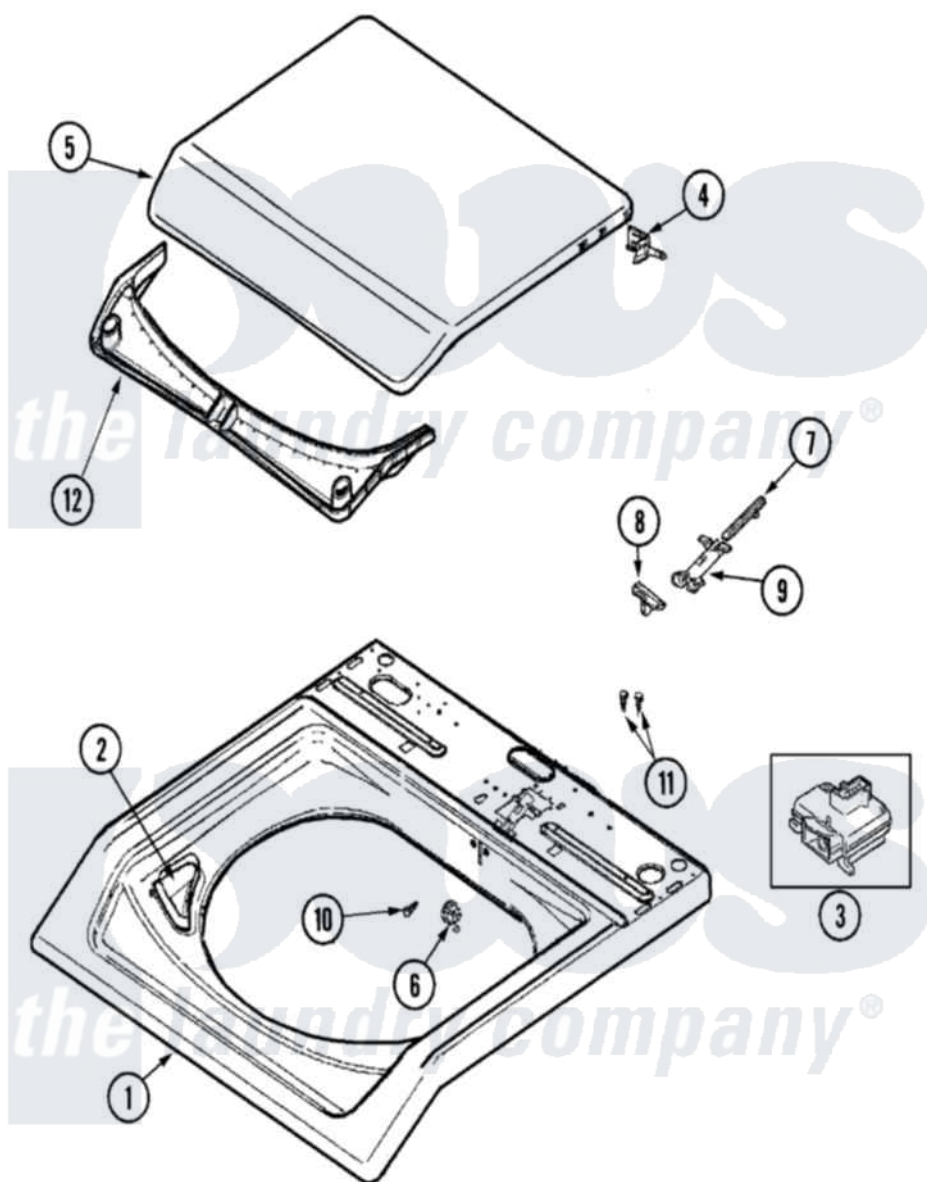

# Maytag MAV7358AWW 05 - TOP

Maytag [Residential Maytag MAV7358AWW Washer Parts](#) Parts Diagram 05 - TOP  
 Click on the part number to view part

Item	Original Part Number	Replaced By	Status	Part Description
1	<a href="#">22003468</a>			Cover, Top
"	22003367	<a href="#">22004095</a>		Hinge, Plastic
2	22002802	<a href="#">22002835</a>		Cup, Bleach
3	<a href="#">22003804</a>			Lid Switch
4	<a href="#">22002751</a>			Hinge Pin
5	22003411		Not Available	LID, WASHER (WHT-W/MED-ASPKD)
6	<a href="#">22002753</a>			Bushing, Hinge
7	<a href="#">22002754</a>			Plunger
8	22002755	<a href="#">22003941</a>		Lid Cam
9	<a href="#">22002757</a>			Guide Tube
10	<a href="#">2016090</a>			Screw, Lid Switch To Bracket
11	Y705026	<a href="#">3370225</a>		Screw
12	<a href="#">22002967</a>			Condensate Seal