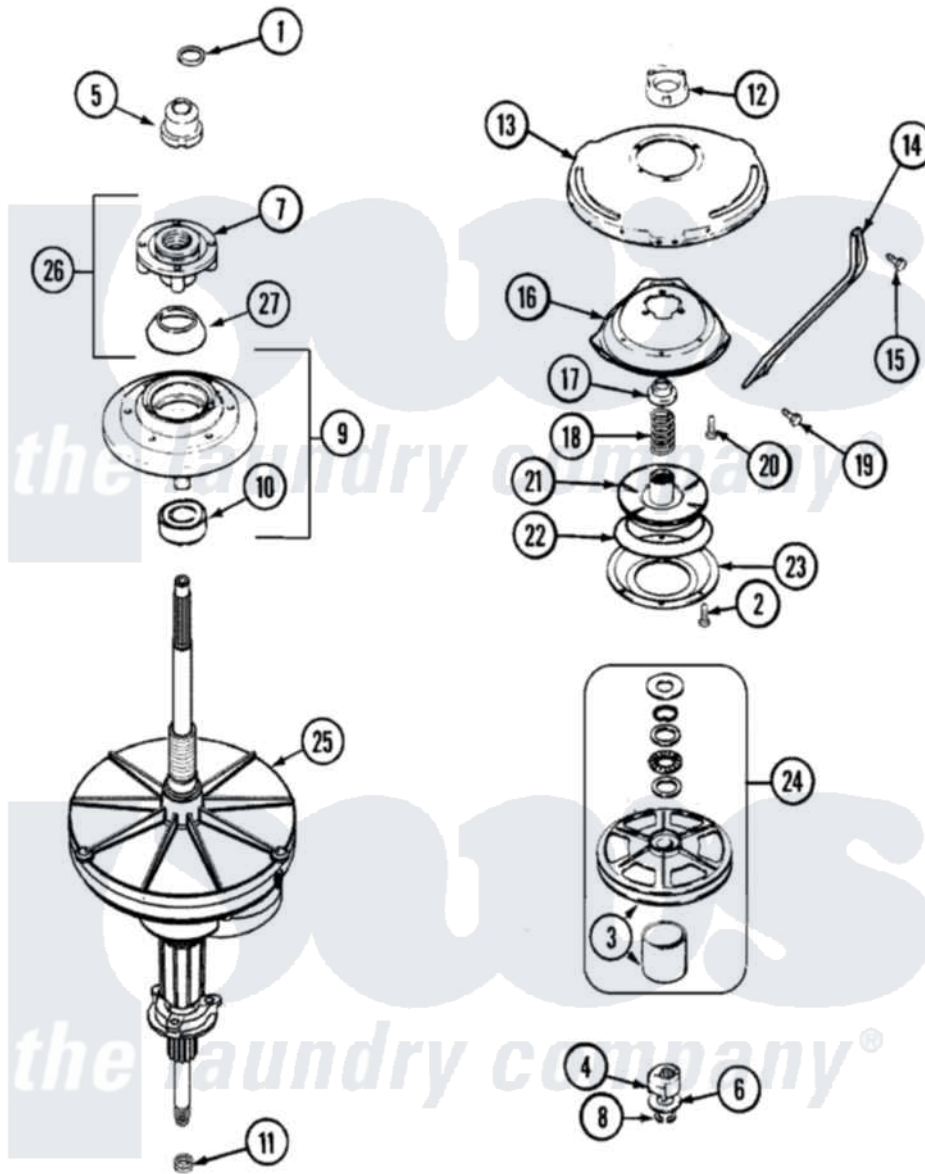

Maytag MAV7358AWW 06 - TRANSMISSION

Maytag [Residential Maytag MAV7358AWW Washer Parts](#) Parts Diagram 06 - TRANSMISSION
 Click on the part number to view part

Item	Original Part Number	Replaced By	Status	Part Description
1	25-7941			"O" Ring, Agr Drive Shaft
2	21001065			Screw, No.10-24 x .50 Hxnibhd
3	12001797	12002213		Thrust Bearing Kit
4	LA-2007	12002213		Thrust Bearing Kit
5	21001533	35-5655-1		Seal
6	35-2132			Washer, 1.25ODX.530IDX.032
"	35-2082			Washer, 1.25ODX.530IDX.062
7	21001515	12001598		Tub Seal Assembly--W
8	25-7854			Ring, Retaining
9	12001598			Tub Seal Assembly--W
10	35-2205			Bearing, Spin
11	35-2010	207843		Lip Seal Repair Kit
12	35-2205			Bearing, Spin
"	21001511	12001562		Bearing Assembly
13	21001518			Support, Tub
14	21001532			Brace, Tub

15	25-7895	21001858	Screw 5/16-18 x 1/2
16	21001163		Housing, Suspension
17	35-2017		Retainer, Brake Spring
18	31001285	21001910	Spring, Brake
19	25-7930	21001858	Screw 5/16-18 x 1/2
20	21001509		Screw, High Performance Plastic
21	35-2948	35-6714	Brake Roto
22	21001161	21002026	Snubber
23	35-2018	35-6918	Stator, Brake
24	12500036	12002213	Thrust Bearing Kit
25	21001867	35-6615	Ht TranS S
"	21001867	35-6615	Ht TranS S
"	21001536	35-6615	Ht TranS S
"	21001867	35-6615	Ht TranS S
26	21001508	12001561	Bearing And Seal Housing Assembly
"	21001868	W10219156	Tub Seal
"	21001868	W10219156	Tub Seal
27	35-2974		Tub Seal/Hub Assembly