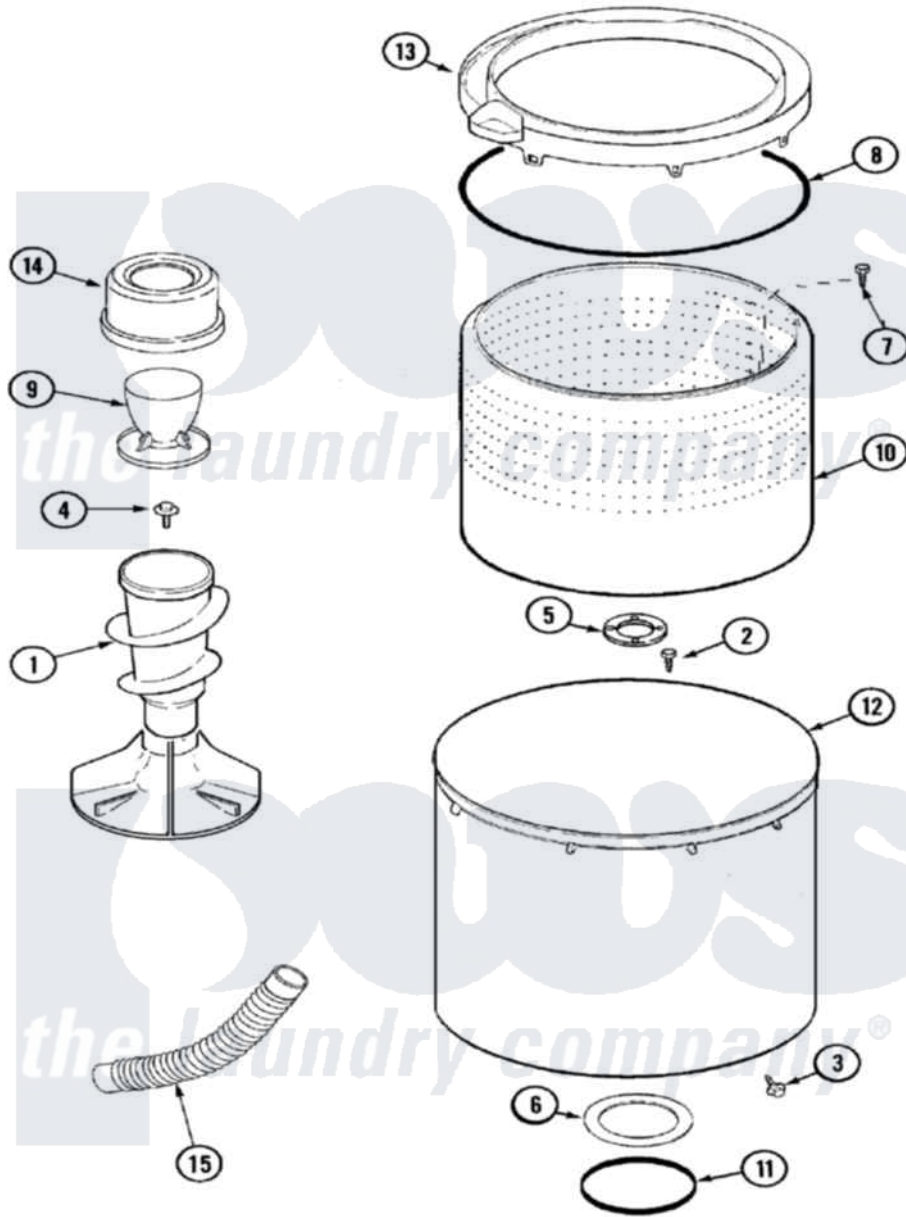

Maytag MAV7358AWW 07 - TUB

Maytag [Residential Maytag MAV7358AWW Washer Parts](#) Parts Diagram 07 - TUB
 Click on the part number to view part

Item	Original Part Number	Replaced By	Status	Part Description
1	22003885	22004042		Agitator/Auger Assembly
"	22004042			Agitator/Auger Assembly
2	21001510	22002947		Bolt, Tub
3	22002933			Screw
4	25-7948	W10309247		Screw
5	35-3685			Gasket, Basket To Centerpost
6	35-3686			Gasket, Tub To Housing
7	25-7967	3400504		Screw
8	35-2328			Seal, Tub Top
9	22002769	22002758		Dispenser Assembly, Fab. Soft Sub
10	22002741			Spinner Assembly, Plastic
11	35-2978			Seal, Tub/Housing
12	22002742			Tub Assembly
13	22002736	22004385		Tub Cover
14	21001599	21001905		Dispenser, Fabric
15	22003285			Hose, Tub To Pump