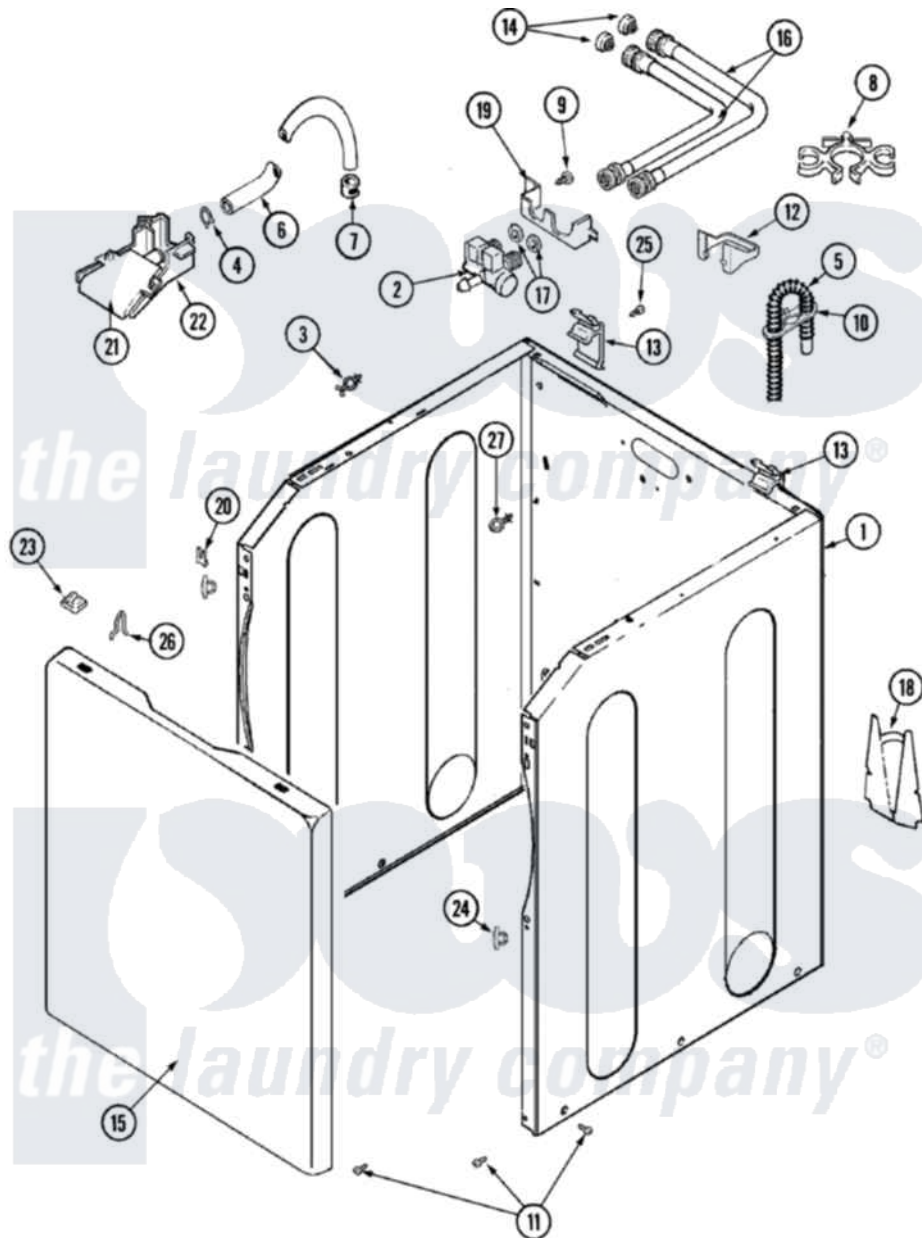

Maytag MAV7450AWQ 02 - CABINET

Maytag [Residential Maytag MAV7450AWQ Washer Parts](#) Parts Diagram 02 - CABINET

[Click on the part number to view part](#)

Item	Original Part Number	Replaced By	Status	Part Description
1	22002839			Brace, Cabinet
"	22002840			Brace, Cabinet
"	22003554			Cabinet Assembly
"	33002190			SCrew, C BraCe, BraCket, Cabinet
2	22003372	12002158		Valve-Inlet
3	22002852	22003298		Retainer, Wire
4	22002838	285655		Clamp, Hose
5	22003410			Hose, Drain
"	22003596	285655		Clamp, Hose
6	22002761			Hose, Injector
7	216169	596669		Clamp, Manifold
8	22002765			Clip, Hose
9	33002190			SCrew, C BraCe, BraCket, Cabinet
10	22002701	22003814		Retainer, Drain Hose
11	22003400	213007		Xfor Cabinet See Cabinet,

11	22003405	21007	Back
12	22003429		Retainer, Fill Hose
13	22003367	22004095	Hinge, Plastic
14	200961	12001413	Strainer And Washer Kit
15	33002190		SCrew, C BraCe, BraCket, Cabinet
"	Y22002738		Panel, Front
16	22002763	12001900	Kit-Inlet Hose Assembly
"	22002764	12001901	Kit-Inlet Hose Assembly
17	Y013783		Washer, Inlet Hose
18	22002704		Cover, Drain Hose
"	33002190		SCrew, C BraCe, BraCket, Cabinet
19	22003376		Bracket, Water Valve
20	22002748	204439	Screw And Fstner Assembly
21	22003374		Upper Water Injector, Flume
22	22003375	22004053	Lower Injector, Flume
23	22002013		Stop, Shipping
24	22002965	Y12001702	Kit- Plast
25	22001995		Screw Note: Screw, Tumbler Front And Shroud
26	25-7220		Clip, Cabinet Top
27	22003086		Clip, Air Dome Hose
28	35-2890	8539404	Tie-Wire
"	33001245		Screw---NA
"	33002388		Washer
"	Y013783		Washer, Inlet Hose
"	22002960		Strainer, Washer Inlet