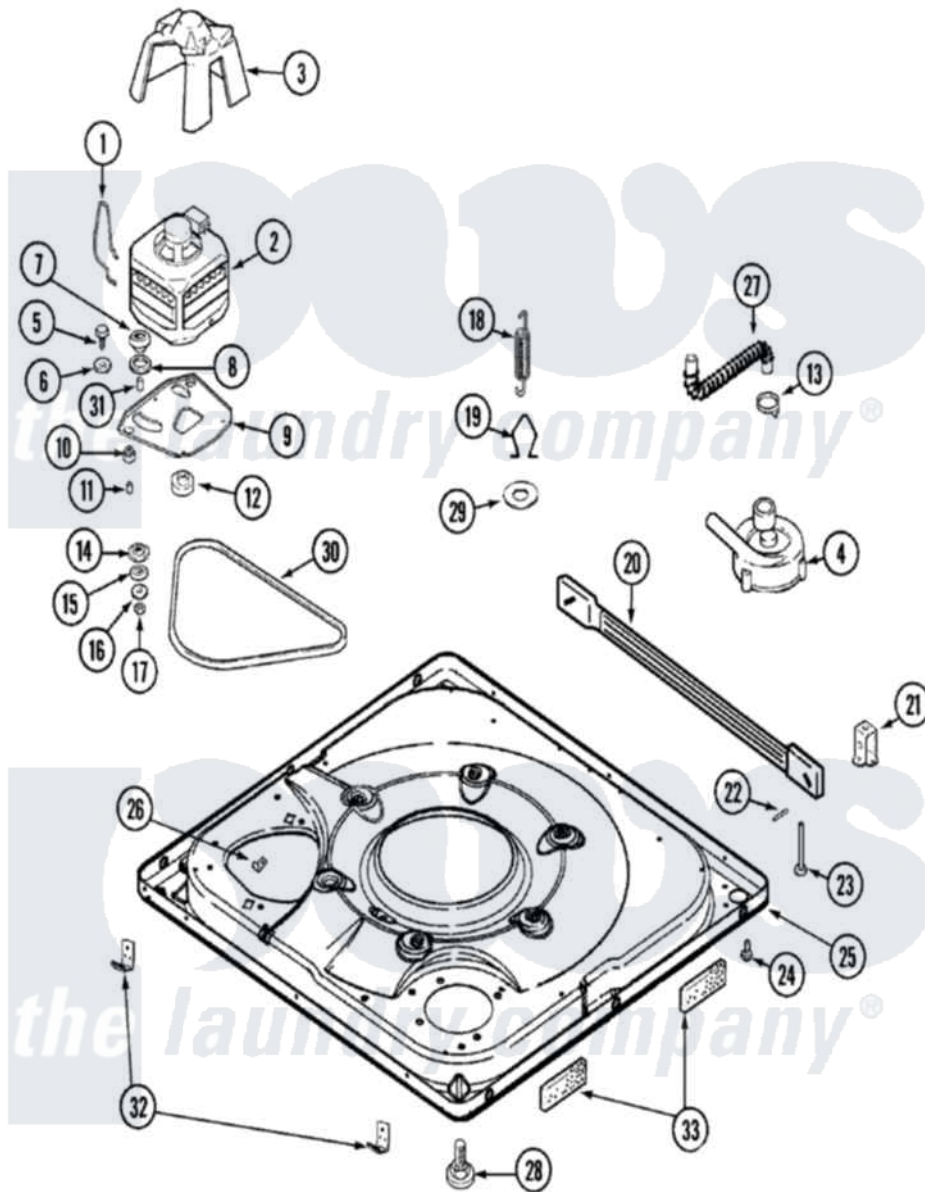

Maytag MAV7450AWW 01 - BASE

Maytag [Residential Maytag MAV7450AWW Washer Parts](#) Parts Diagram 01 - BASE
 Click on the part number to view part

Item	Original Part Number	Replaced By	Status	Part Description
1	22004376			Spring, Motor Pivot
2	21001516	21001950		MoTor, 2SP 1/2hp 120V/60Hz Hi-Tor
3	22002721			Shield, Motor
"	33002190			SCrew, C BraCe, BraCket, Cabinet
4	22004055	8534097		Screw
"	21001873	35-6780		Pump-Water
5	25-7833	21001977		Screw
6	25-7834			Washer, Motor/Base Screw
7	33-9946			Isolator, Motor
8	35-3570			Washer, Motor Pivot
9	21001366	21001783		Plate And Screw Assembly
"	35-2065			Pad, Motor Plate
10	22004348			Slide, Motor Pivot
"	35-3646			Isolator, Motor Plate
11	25-7831			Spacer, Mounting

12	21001506	21001950	MoTor, 2SP 1/2hp 120V/60Hz Hi-Tor
"	22004297	21001950	MoTor, 2SP 1/2hp 120V/60Hz Hi-Tor
13	22002853	285655	Clamp, Hose
14	35-3571		Slide, Motor Pivot
15	33-9967		Washer, Motor Isolator
16	25-7047		Washer, Flat
17	25-7325	Y707702	Locknut
18	21001598		Spring, Suspension
19	21001166		Hook, Suspension Spring
20	21001754	21001881	Bar, Stabilizer
21	35-2046		Bracket, Stabilizer
23	35-3020	22004469	Leg And Foot Self Stabalizing
24	22003735		Screw, No.10-16 x 1/2 Ab Truss
25	22003390		Base
26	25-7845		Speednut, Motor
27	22003285		Hose, Tub To Pump
28	35-3507	25001119	Foot And Pad Assembly
29	Y25-7951		Washer, Suspension Hook
30	22002709	22003483	Belt, Drive
31	25-7830		Spacer
32	22002239		Clip, Front Panel
"	33002190		SCrew, C BraCe, BraCket, Cabinet
"	22002966	692771	Nut, Idler Bracket To Base
33	22002782		Pad, Foam