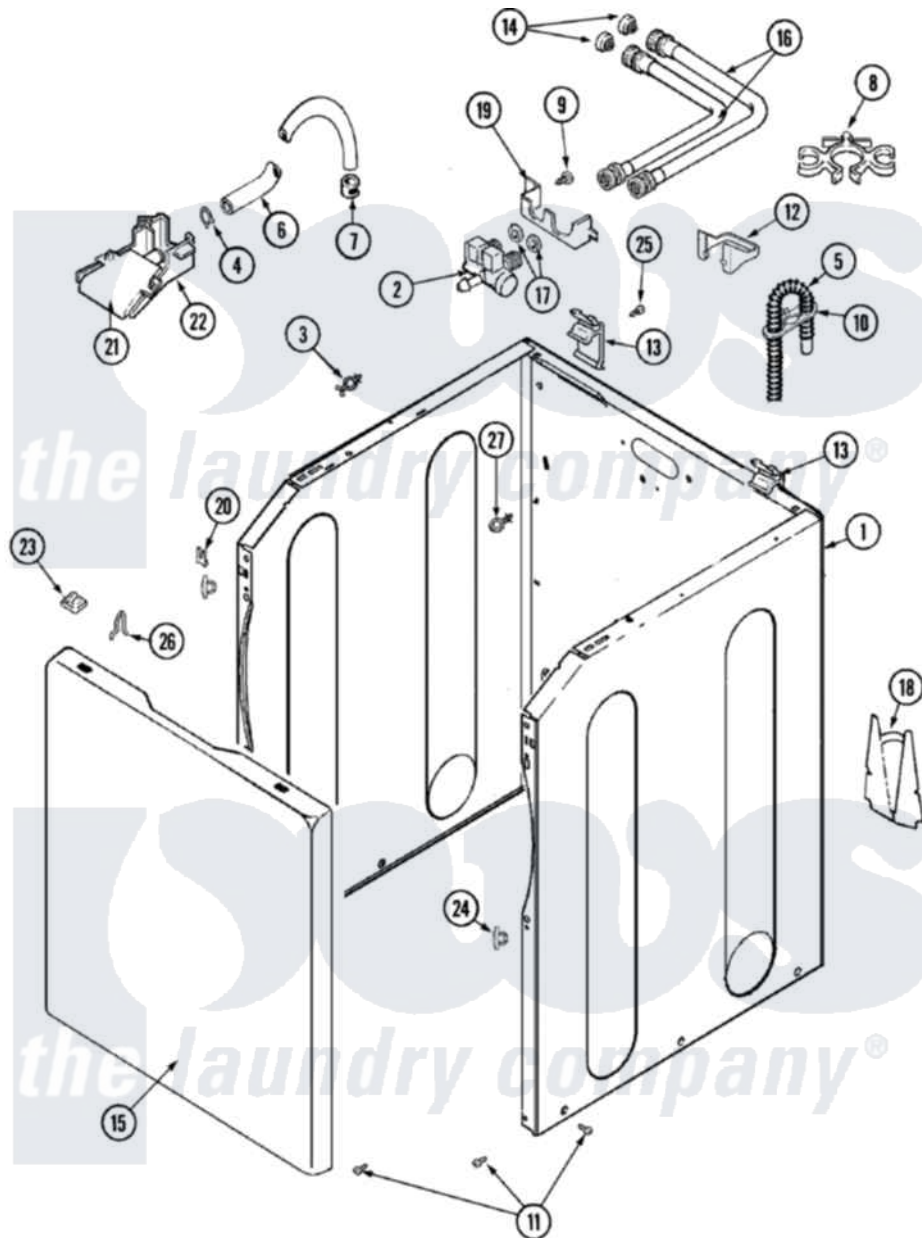

Maytag MAV7450AWW 02 - CABINET

Maytag [Residential Maytag MAV7450AWW Washer Parts](#) Parts Diagram 02 - CABINET

Click on the part number to view part

Item	Original Part Number	Replaced By	Status	Part Description
1	22002839			Brace, Cabinet
"	22002840			Brace, Cabinet
"	22003553			Cabinet Assembly
"	33002190			SCrew, C BraCe, BraCket, Cabinet
2	22003372	12002158		Valve-Inlet
3	22002852	22003298		Retainer, Wire
4	22002838	285655		Clamp, Hose
5	22003410			Hose, Drain
"	22003596	285655		Clamp, Hose
6	22002761			Hose, Injector
7	216169	596669		Clamp, Manifold
8	22002765			Clip, Hose
9	33002190			SCrew, C BraCe, BraCket, Cabinet
10	22002701	22003814		Retainer, Drain Hose
11	22003400	213007		Xfor Cabinet See Cabinet,

11	22003405	215007	Back
12	22003429		Retainer, Fill Hose
13	22003367	22004095	Hinge, Plastic
14	200961	12001413	Strainer And Washer Kit
15	33002190		SCrew, C BraCe, BraCket, Cabinet
"	22002737		Panel, Front
16	22002763	12001900	Kit-Inlet Hose Assembly
"	22002764	12001901	Kit-Inlet Hose Assembly
17	Y013783		Washer, Inlet Hose
18	22002704		Cover, Drain Hose
"	33002190		SCrew, C BraCe, BraCket, Cabinet
19	22003376		Bracket, Water Valve
20	22002748	204439	Screw And Fstner Assembly
21	22003374		Upper Water Injector, Flume
22	22003375	22004053	Lower Injector, Flume
23	22002013		Stop, Shipping
24	22002965	Y12001702	Kit- Plast
25	22001995		Screw Note: Screw, Tumbler Front And Shroud
26	25-7220		Clip, Cabinet Top
27	22003086		Clip, Air Dome Hose
28	35-2890	8539404	Tie-Wire
"	33001245		Screw---NA
"	33002388		Washer
"	Y013783		Washer, Inlet Hose
"	22002960		Strainer, Washer Inlet