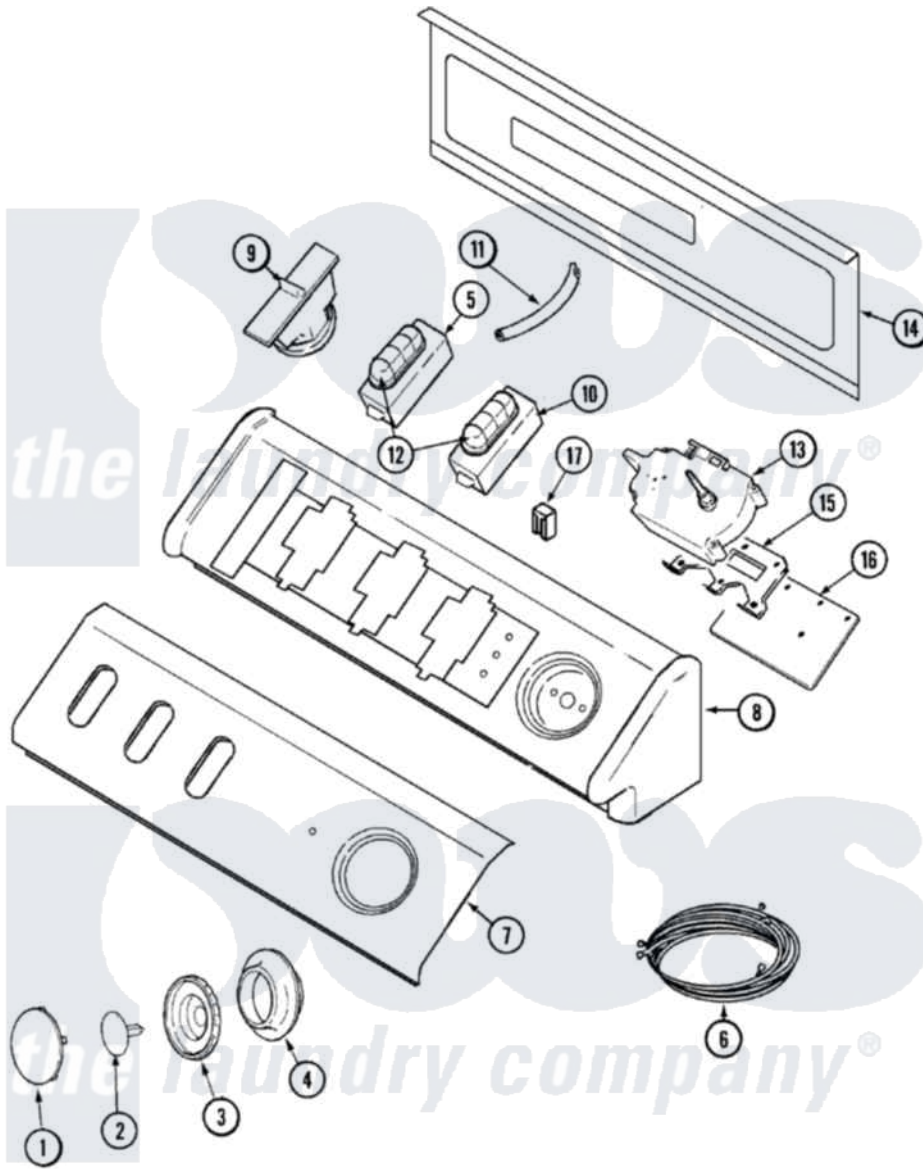

# Maytag MAV7450AWW 03 - CONTROL PANEL

Maytag Residential Maytag MAV7450AWW Washer Parts Parts Diagram 03 - CONTROL PANEL  
 Click on the part number to view part

Item	Original Part Number	Replaced By	Status	Part Description
1	<a href="#">22001664</a>			Timer Knob Insert/Cap
2	<a href="#">22002997</a>			Pin, Locking
3	22002996	<a href="#">22003952</a>		Knob, Timer
4	22002995		Not Available	SKIRT, TIMER KNOB (WHT)
5	<a href="#">22002999</a>			Switch
6	<a href="#">22003478</a>			Harness, Wiring
7	<a href="#">22003736</a>			Panel, Control
8	33002286		Not Available	CONSOLE (WHT)
"	22002925	<a href="#">3370225</a>		Screw
9	22003461		Not Available	PAD, PRESSURE SWITCH
"	<a href="#">22002705</a>			Switch, Pressure
10	<a href="#">22003476</a>			Switch, Option
11	22003237	<a href="#">22003422</a>		Hose, Air Dome
12	<a href="#">22001789</a>			Button, Switch
"	<a href="#">22001788</a>			Button, Switch
13	22003370	<a href="#">22003499</a>		Timer RPR

14	Y22002339	<a href="#">8534058</a>	Screw	
"	22002529		Not Available	CONSOLE BACK PANEL
15	<a href="#">22003003</a>			Bracket, Atc / Timer
16	22003575	<a href="#">22003906</a>		Analog Temp Control Board- Assembly
17	<a href="#">22001948</a>			Lens, Indicator Light
"	<a href="#">903115</a>			Lock Light
18	<a href="#">22003426</a>			Guide, Energy
"	22003711		Not Available	USER GUIDE (ATLANTIS)