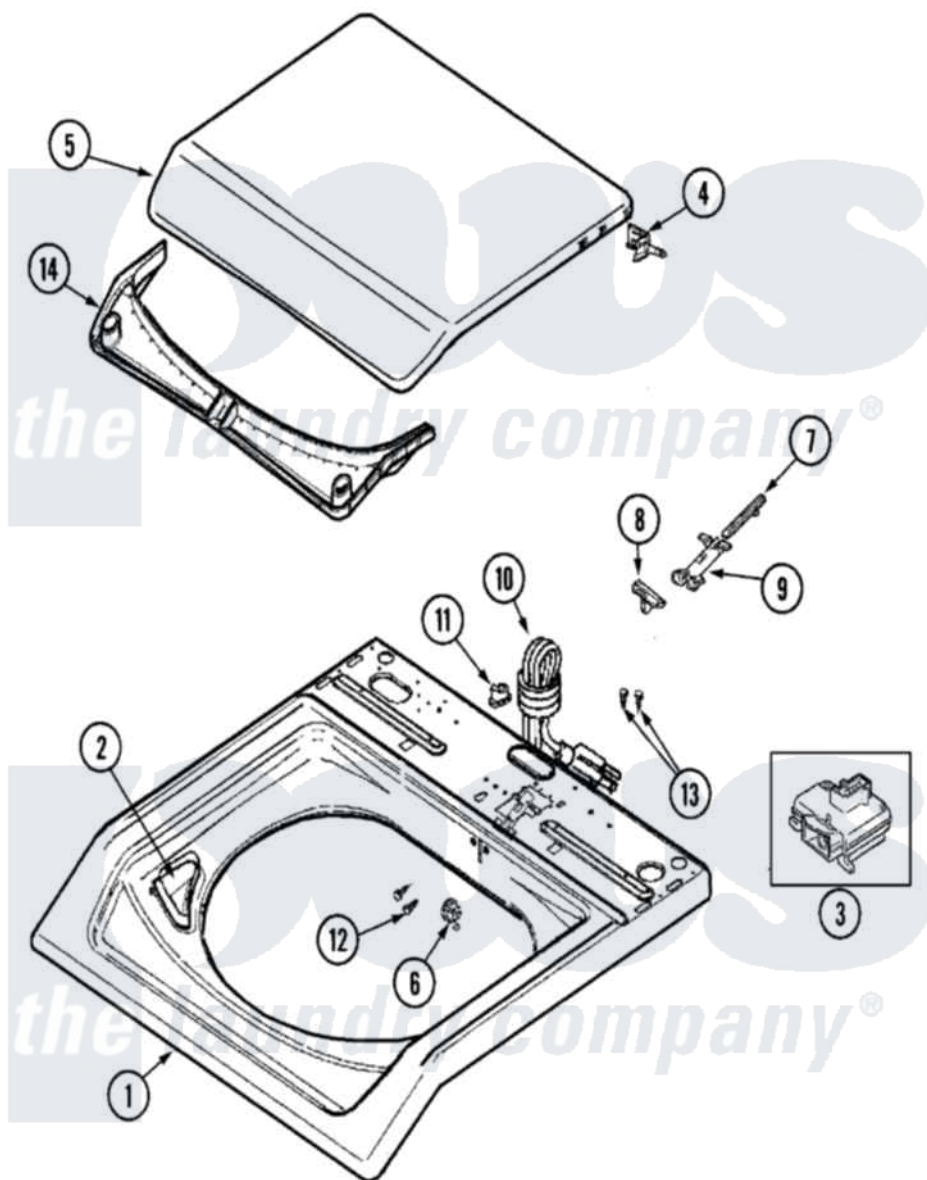

# Maytag MAV7450AWW 04 - TOP

Maytag [Residential Maytag MAV7450AWW Washer Parts](#) Parts Diagram 04 - TOP  
 Click on the part number to view part

Item	Original Part Number	Replaced By	Status	Part Description
1	<a href="#">22003468</a>			Cover, Top
"	22003367	<a href="#">22004095</a>		Hinge, Plastic
2	<a href="#">22002835</a>			Cup, Bleach
3	<a href="#">22003804</a>			Lid Switch
4	<a href="#">22002751</a>			Hinge Pin
5	22002872		Not Available	LID, WASHER (WHT-W/MEDALLION)
6	<a href="#">22002753</a>			Bushing, Hinge
7	<a href="#">22002754</a>			Plunger
8	22002755	<a href="#">22003941</a>		Lid Cam
9	<a href="#">22002757</a>			Guide Tube
10	22003061	<a href="#">22003062</a>		Cord, Power
11	33002053	<a href="#">211881</a>		Grommet, Cord Part Not Used-Gas Models Only
12	<a href="#">2016090</a>			Screw, Lid Switch To Bracket
13	Y705026	<a href="#">3370225</a>		Screw
14	<a href="#">22002967</a>			Condensate Seal