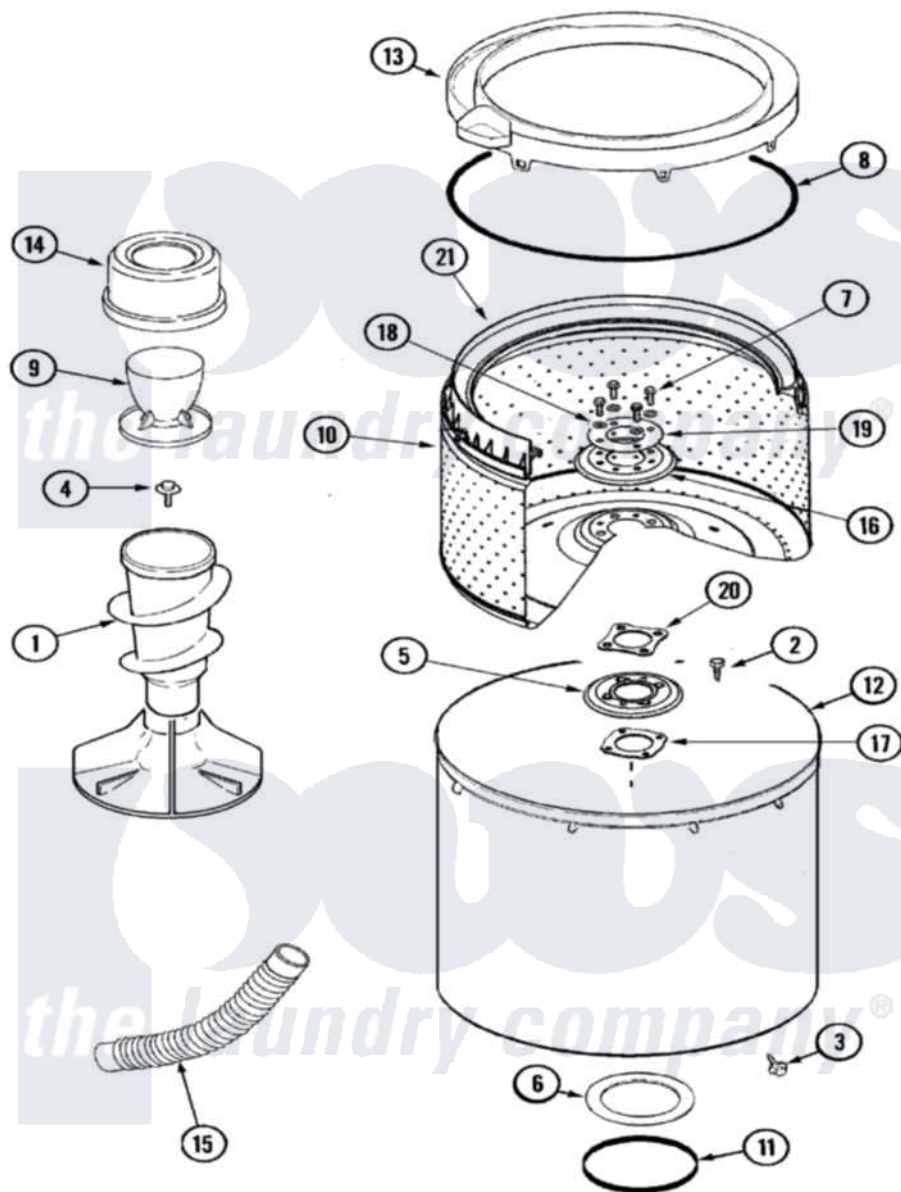

# Maytag MAV7450AWW 06 - TUB

Maytag Residential Maytag MAV7450AWW Washer Parts Parts Diagram 06 - TUB  
 Click on the part number to view part

Item	Original Part Number	Replaced By	Status	Part Description
1	22003383	<a href="#">22004042</a>		Agitator/Auger Assembly
2	21001510	<a href="#">22002947</a>		Bolt, Tub
3	25-7953	<a href="#">22002933</a>		Screw
4	25-7948	<a href="#">W10309247</a>		Screw
5	22003389	<a href="#">22003433</a>		Ring, Insulating Bottom
6	<a href="#">35-3686</a>			Gasket, Tub To Housing
7	22003647	<a href="#">3400504</a>		Screw
8	<a href="#">35-2328</a>			Seal, Tub Top
9	22002769	<a href="#">22002758</a>		Dispenser Assembly, Fab. Soft Sub
10	<a href="#">22002741</a>			Spinner Assembly, Plastic
11	<a href="#">35-2978</a>			Seal, Tub/Housing
12	<a href="#">22002742</a>			Tub Assembly
13	22002736	<a href="#">22004385</a>		Tub Cover
14	21001599	<a href="#">21001905</a>		Dispenser, Fabric
15	<a href="#">22003285</a>			Hose, Tub To Pump
16	<a href="#">22003378</a>			Ring, Top Insulating

17	<a href="#">22003434</a>		Gasket, Hub/Bottom Isolator
18	<a href="#">22003430</a>		Washer, Nylon
19	<a href="#">35-3685</a>		Gasket, Basket To Centerpost
20	22003432	<a href="#">22003595</a>	Gasket, Isolator
21	22003368	<a href="#">22003459</a>	Spinner, Stainless
22	22003458	<a href="#">22004398</a>	Tub Block