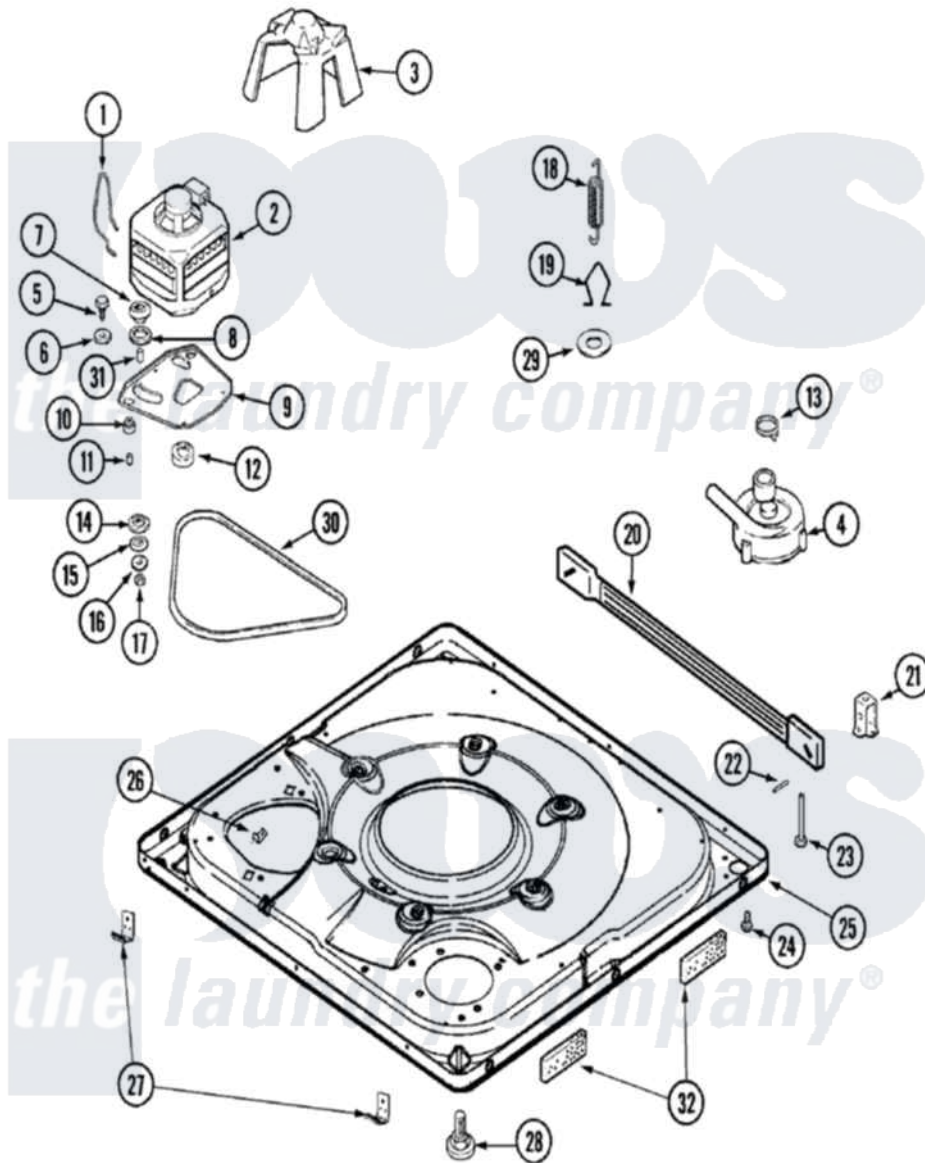

Maytag MAV7501EWW 01 - BASE

Maytag [Residential Maytag MAV7501EWW Washer Parts](#) Parts Diagram 01 - BASE
 Click on the part number to view part

Item	Original Part Number	Replaced By	Status	Part Description
1	22004376			Spring, Motor Pivot
2	21001506	21001950		MoTor, 2SP 1/2hp 120V/60Hz Hi-Tor
"	22004297	21001950		MoTor, 2SP 1/2hp 120V/60Hz Hi-Tor
"	21001750	21001950		MoTor, 2SP 1/2hp 120V/60Hz Hi-Tor
3	22002019			Screw, Wire Clip To Motor Cnt
"	22002721			Shield, Motor
4	22004055	8534097		Screw
"	21001873	35-6780		Pump-Water
"	22003438			Sleeve, Pump
5	25-7833	21001977		Screw
6	25-7834			Washer, Motor/Base Screw
7	33-9946			Isolator, Motor
8	35-3570			Washer, Motor Pivot
9	35-2065			Pad, Motor Plate

"	21001366	21001783	Plate And Screw Assembly
"	22003817	3370225	Screw
10	22004348		Slide, Motor Pivot
"	35-3646		Isolator, Motor Plate
"	35-3571		Slide, Motor Pivot
11	25-7831		Spacer, Mounting
12	33-9946		Isolator, Motor
13	22002853	285655	Clamp, Hose
14	35-3571		Slide, Motor Pivot
15	33-9967		Washer, Motor Isolator
16	25-7047		Washer, Flat
17	25-7325	Y707702	Locknut
18	21001598		Spring, Suspension
19	21001166		Hook, Suspension Spring
20	21001754	21001881	Bar, Stabilizer
21	35-2046		Bracket, Stabilizer
22	35-2052		Pin, Stabilizer
23	35-3020	22004469	Leg And Foot Self Stabalizing
24	33002190		SCrew, C BraCe, BraCket, Cabinet
25	22003390		Base
"	22003817	3370225	Screw
26	25-7845		Speednut, Motor
27	22004045		Clip, Lower Front Panel
"	33002190		SCrew, C BraCe, BraCket, Cabinet
"	22002239		Clip, Front Panel
28	35-3507	25001119	Foot And Pad Assembly
29	Y25-7951		Washer, Suspension Hook
30	22003483		Belt, Drive
31	25-7830		Spacer
32	22002782		Pad, Foam