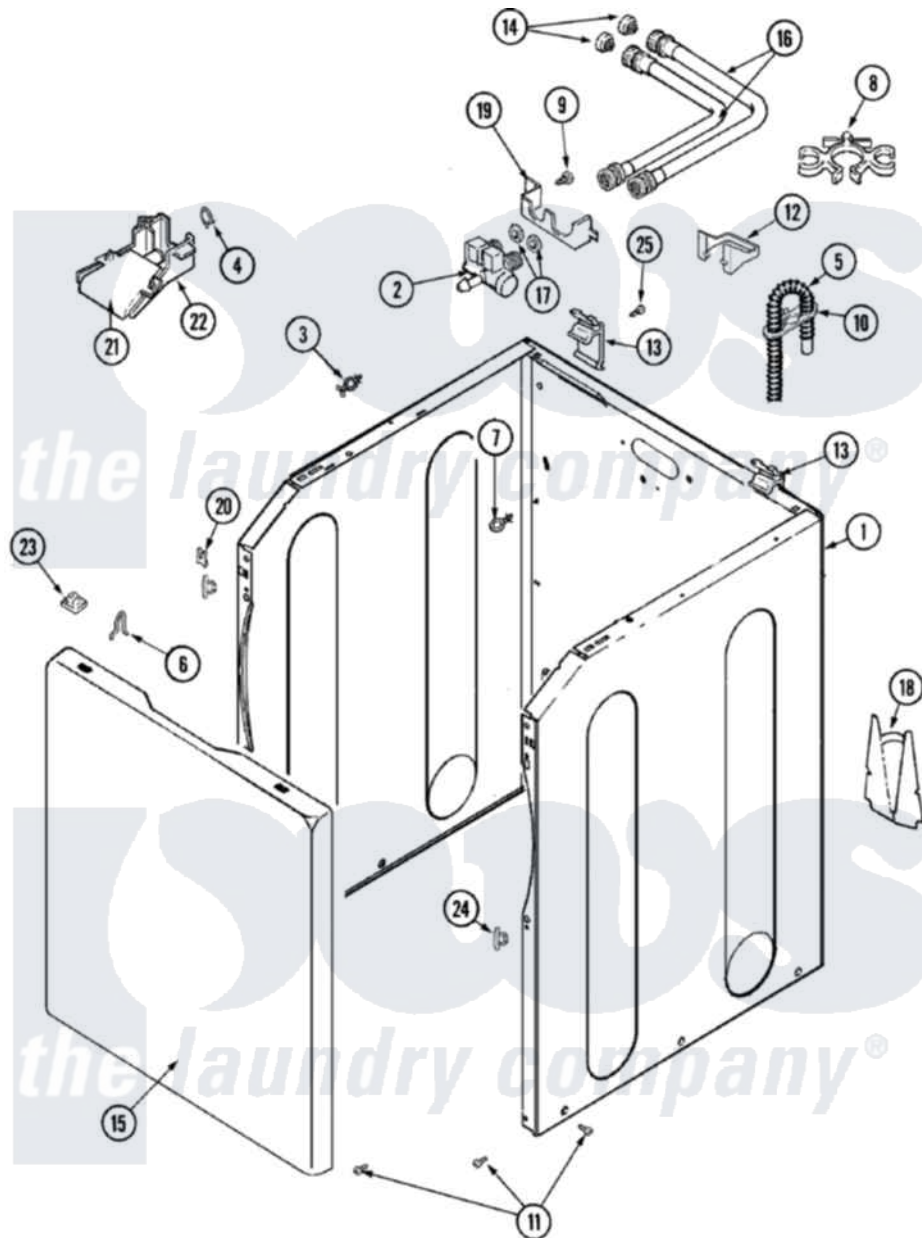

# Maytag MAV7501EWW 02 - CABINET

Maytag [Residential Maytag MAV7501EWW Washer Parts](#) Parts Diagram 02 - CABINET

[Click on the part number to view part](#)

Item	Original Part Number	Replaced By	Status	Part Description
1	<a href="#">33002190</a>			SCrew, C BraCe, BraCket, Cabinet
"	<a href="#">22003553</a>			Cabinet Assembly
2	22003372	<a href="#">12002158</a>		Valve-Inlet
"	22004191	<a href="#">22004333</a>		Water Valve 60/40
"	<a href="#">22004251</a>			Water Valve Shield
3	22002852	<a href="#">22003298</a>		Retainer, Wire
4	22002838	<a href="#">285655</a>		Clamp, Hose
5	12001586	<a href="#">76660</a>		Break-Sphn
"	<a href="#">22003410</a>			Hose, Drain
"	22003596	<a href="#">285655</a>		Clamp, Hose
6	<a href="#">25-7220</a>			Clip, Cabinet Top
7	<a href="#">22003086</a>			Clip, Air Dome Hose
8	<a href="#">22002765</a>			Clip, Hose
9	<a href="#">22003735</a>			Screw, No.10-16 x 1/2 Ab Truss
10	<a href="#">22003814</a>			Retainer, Drain Hose