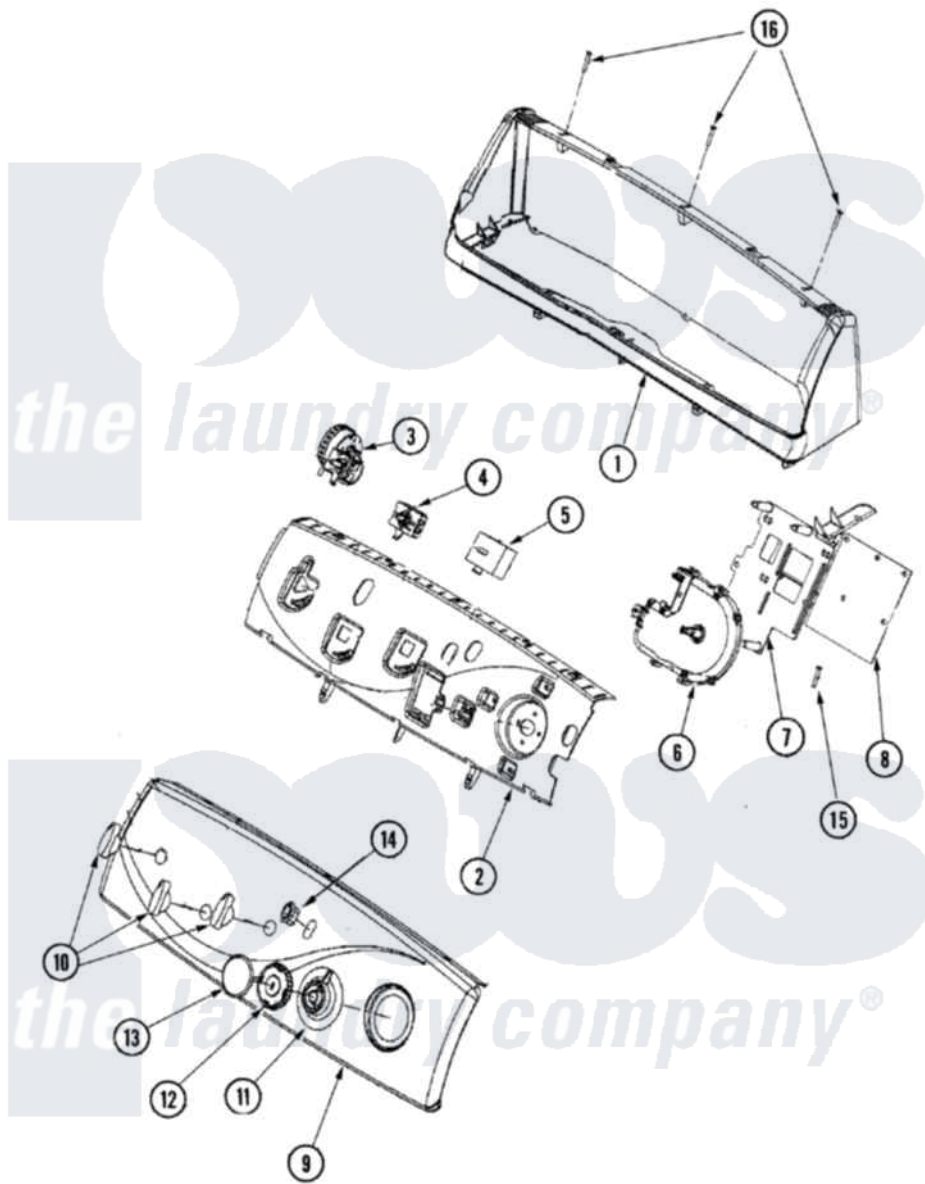

Maytag MAV7501EWW 03 - CONTROL PANEL

Maytag [Residential Maytag MAV7501EWW Washer Parts](#) Parts Diagram 03 - CONTROL PANEL
 Click on the part number to view part

Item	Original Part Number	Replaced By	Status	Part Description
1	22003960		Not Available	CONSOLE HOUSING (WHT)
2	22003955			Switch Support
3	22004069			5 Position Pressure Switch
4	22004266			Switch, 4 Temp Rotary
"	22003961			4 Position Rotary Temp Switch 5
5	22004004			5 Position Rotary Speed Switch
6	22004070			Timer
"	33002917			Screw, No.10-16
7	22003983			Act Timer Bracket
8	22004106			Temp Control Board
9	22004071			Facia, Control Panel
10	22003987			Control Knob White
11	22003953	22004165		Timer Dial Skirt
12	22003993			Timer Knob
13	22003989			Timer Cap White

14	22003977	74010226	Switch, Rocker W/Shield
15	33001855	33002917	Screw, No.10-16
16	22003938	8534058	Screw