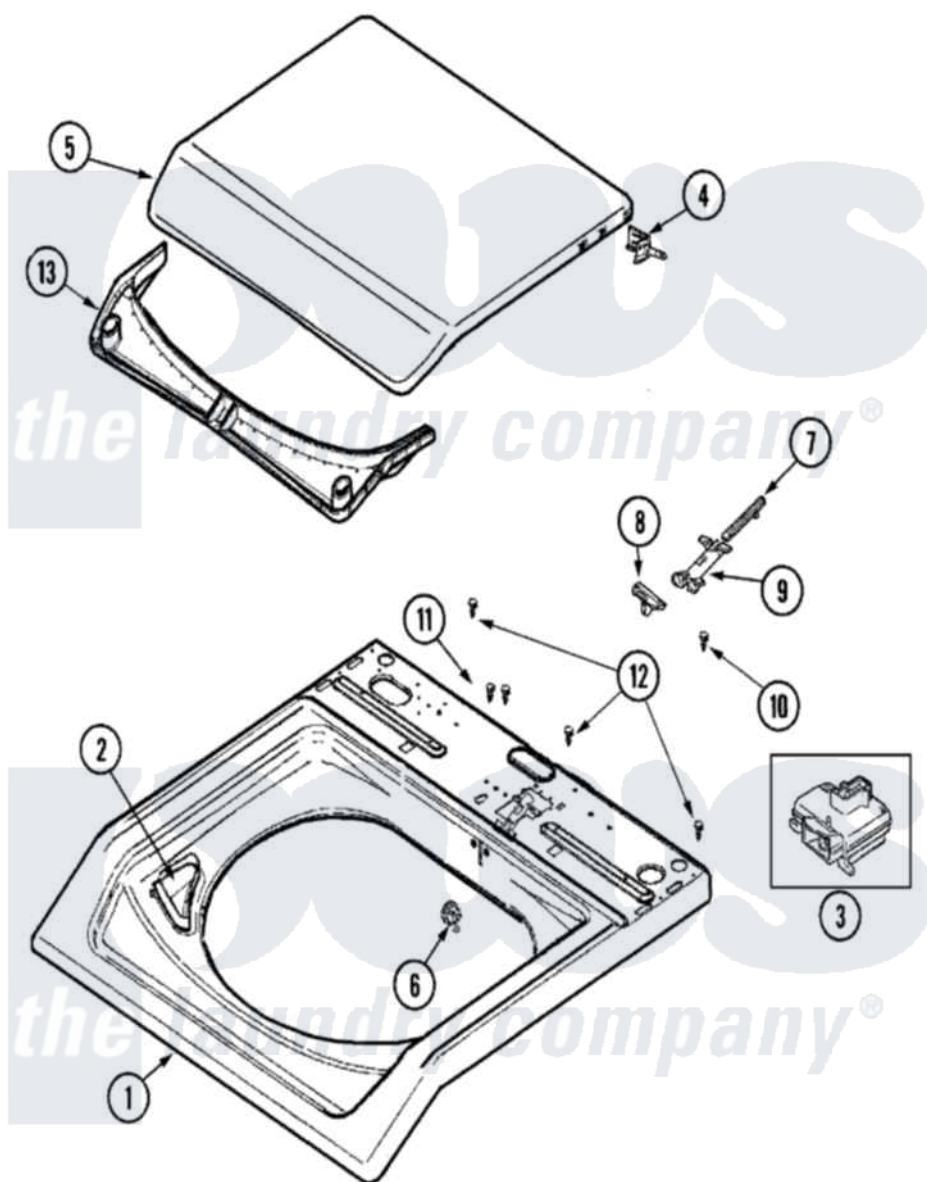

Maytag MAV7501EWW 05 - TOP

Maytag [Residential Maytag MAV7501EWW Washer Parts](#) Parts Diagram 05 - TOP
 Click on the part number to view part

Item	Original Part Number	Replaced By	Status	Part Description
1	22003468			Cover, Top
2	22002835			Cup, Bleach
3	22003804			Lid Switch
4	22002751			Hinge Pin
5	22004109			Lid As-Pk Phase Ii
6	22002753			Bushing, Hinge
7	22002754			Plunger
8	22003941			Lid Cam
9	22002757			Guide Tube
10	2016090			Screw, Lid Switch To Bracket
11	22003217	3370225		Screw
12	Y22002339	8534058		Screw
13	22002967			Condensate Seal