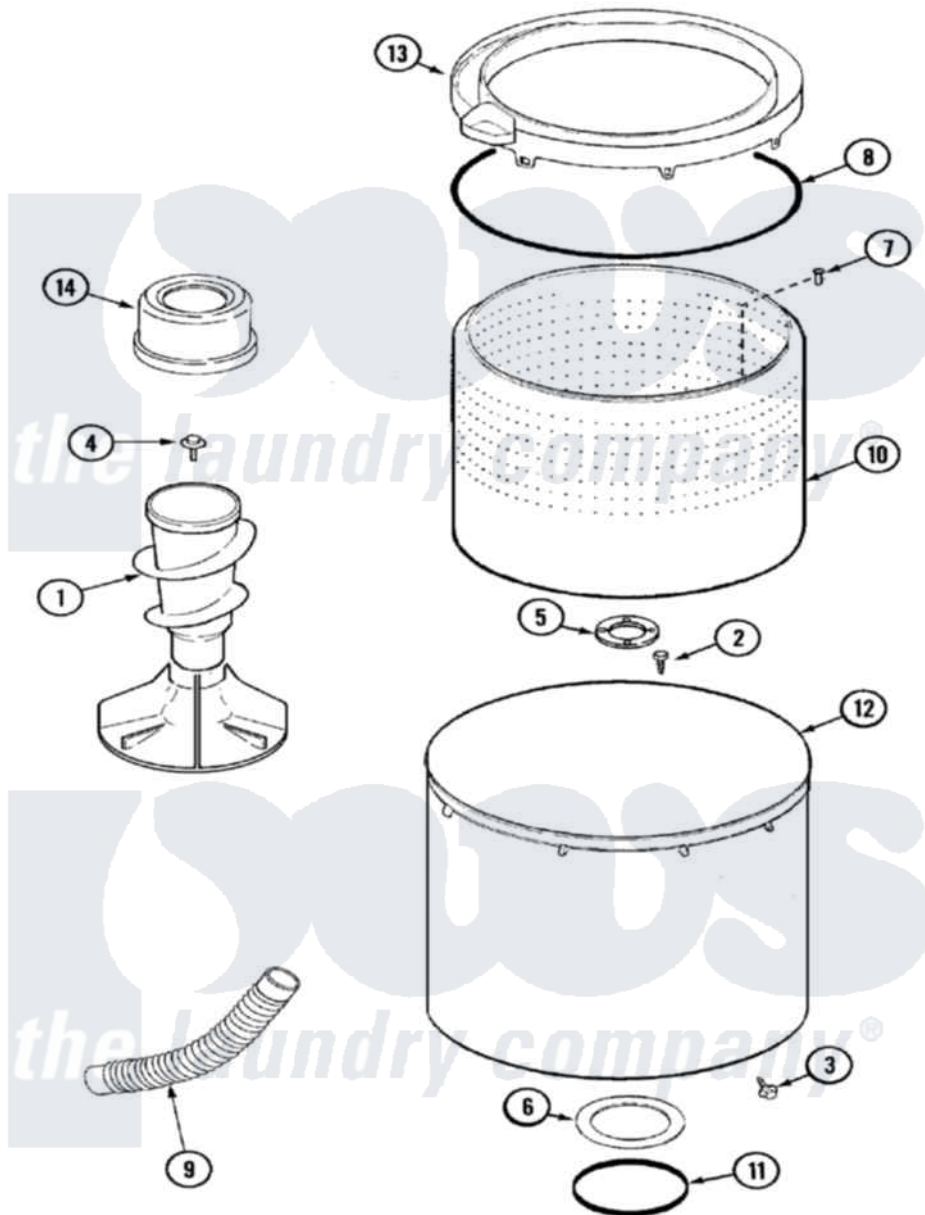

Maytag MAV7501EWW 07 - TUB

Maytag Residential Maytag MAV7501EWW Washer Parts Parts Diagram 07 - TUB
 Click on the part number to view part

Item	Original Part Number	Replaced By	Status	Part Description
1	22004043			Agitator/Auger Assembly
2	21001510	22002947		Bolt, Tub
3	22002933			Screw
4	25-7948	W10309247		Screw
5	22003434			Gasket, Hub/Bottom Isolator
6	35-3686			Gasket, Tub To Housing
7	22003647	3400504		Screw
8	35-2328			Seal, Tub Top
9	22003285			Hose, Tub To Pump
10	22002741			Spinner Assembly, Plastic
"	22003430			Washer, Nylon
"	22003647	3400504		Screw
11	35-3685			Gasket, Basket To Centerpost
12	22003237	22003422		Hose, Air Dome
"	22002742			Tub Assembly
13	22002736	22004385		Tub Cover