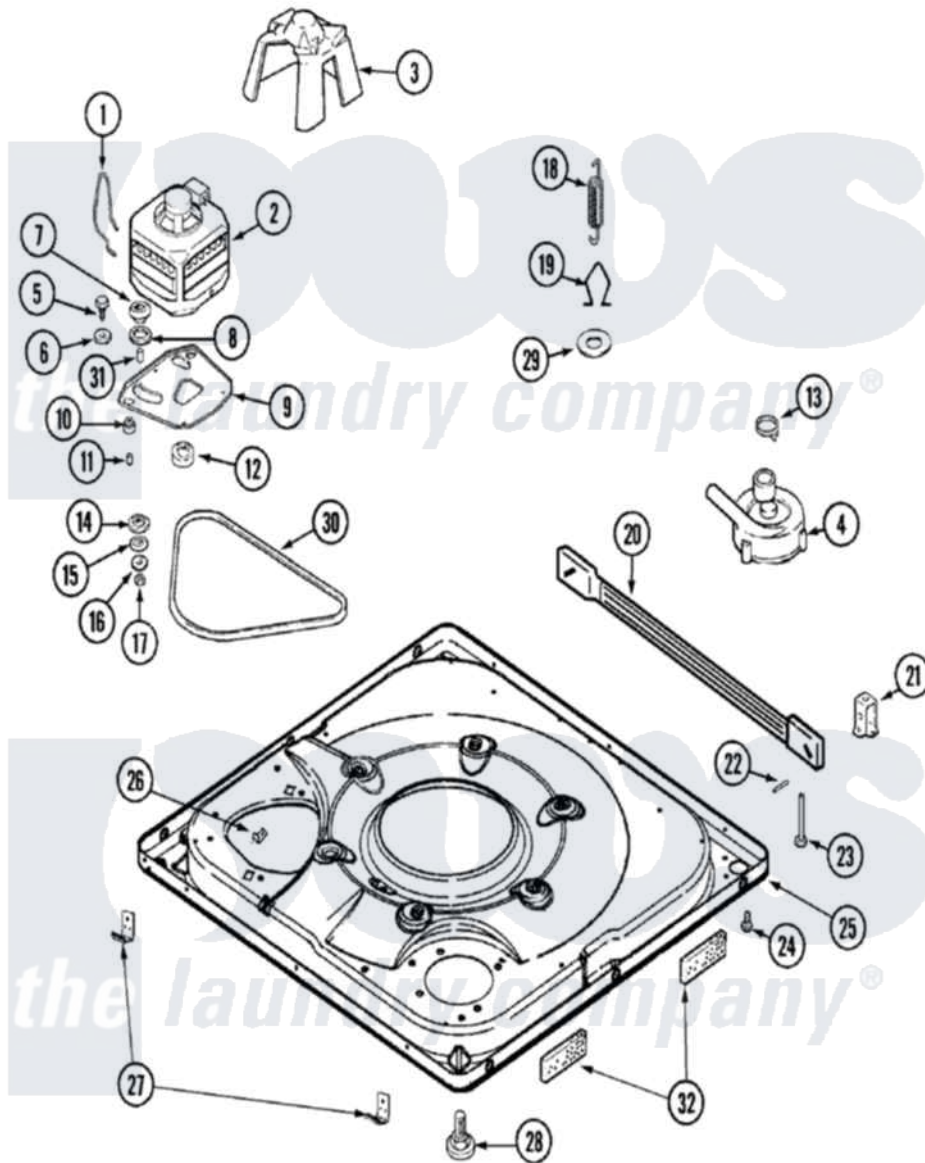

Maytag MAV7504EWW 01 - BASE

Maytag [Residential Maytag MAV7504EWW Washer Parts](#) Parts Diagram 01 - BASE
 Click on the part number to view part

Item	Original Part Number	Replaced By	Status	Part Description
1	22004376			Spring, Motor Pivot
2	21001506	21001950		MoTor, 2SP 1/2hp 120V/60Hz Hi-Tor
"	22004297	21001950		MoTor, 2SP 1/2hp 120V/60Hz Hi-Tor
"	21001950			MoTor, 2SP 1/2hp 120V/60Hz Hi-Tor
3	22002019			Screw, Wire Clip To Motor Cnt
"	22002721			Shield, Motor
4	22003438			Sleeve, Pump
"	21001873	35-6780		Pump-Water
"	22004055	8534097		Screw
5	25-7833	21001977		Screw
6	25-7834			Washer, Motor/Base Screw
7	33-9946			Isolator, Motor
8	35-3570			Washer, Motor Pivot
9	21001366	21001783		Plate And Screw Assembly

"	22003817	3370225	Screw
"	35-2065		Pad, Motor Plate
10	35-3646		Isolator, Motor Plate
"	22004348		Slide, Motor Pivot
11	25-7831		Spacer, Mounting
12	33-9946		Isolator, Motor
13	22002853	285655	Clamp, Hose
14	35-3571		Slide, Motor Pivot
15	33-9967		Washer, Motor Isolator
16	25-7047		Washer, Flat
17	25-7325	Y707702	Locknut
18	21001598		Spring, Suspension
19	21001166		Hook, Suspension Spring
20	21001754	21001881	Bar, Stabilizer
21	35-2046		Bracket, Stabilizer
22	35-2052		Pin, Stabilizer
23	35-3020	22004469	Leg And Foot Self Stabalizing
24	33002190		SCrew, C BraCe, BraCket, Cabinet
25	22003817	3370225	Screw
"	22003390		Base
26	25-7845		Speednut, Motor
27	22002239		Clip, Front Panel
"	33002190		SCrew, C BraCe, BraCket, Cabinet
"	22004045		Clip, Lower Front Panel
28	35-3507	25001119	Foot And Pad Assembly
29	Y25-7951		Washer, Suspension Hook
30	22003483		Belt, Drive
31	25-7830		Spacer
32	22002782		Pad, Foam