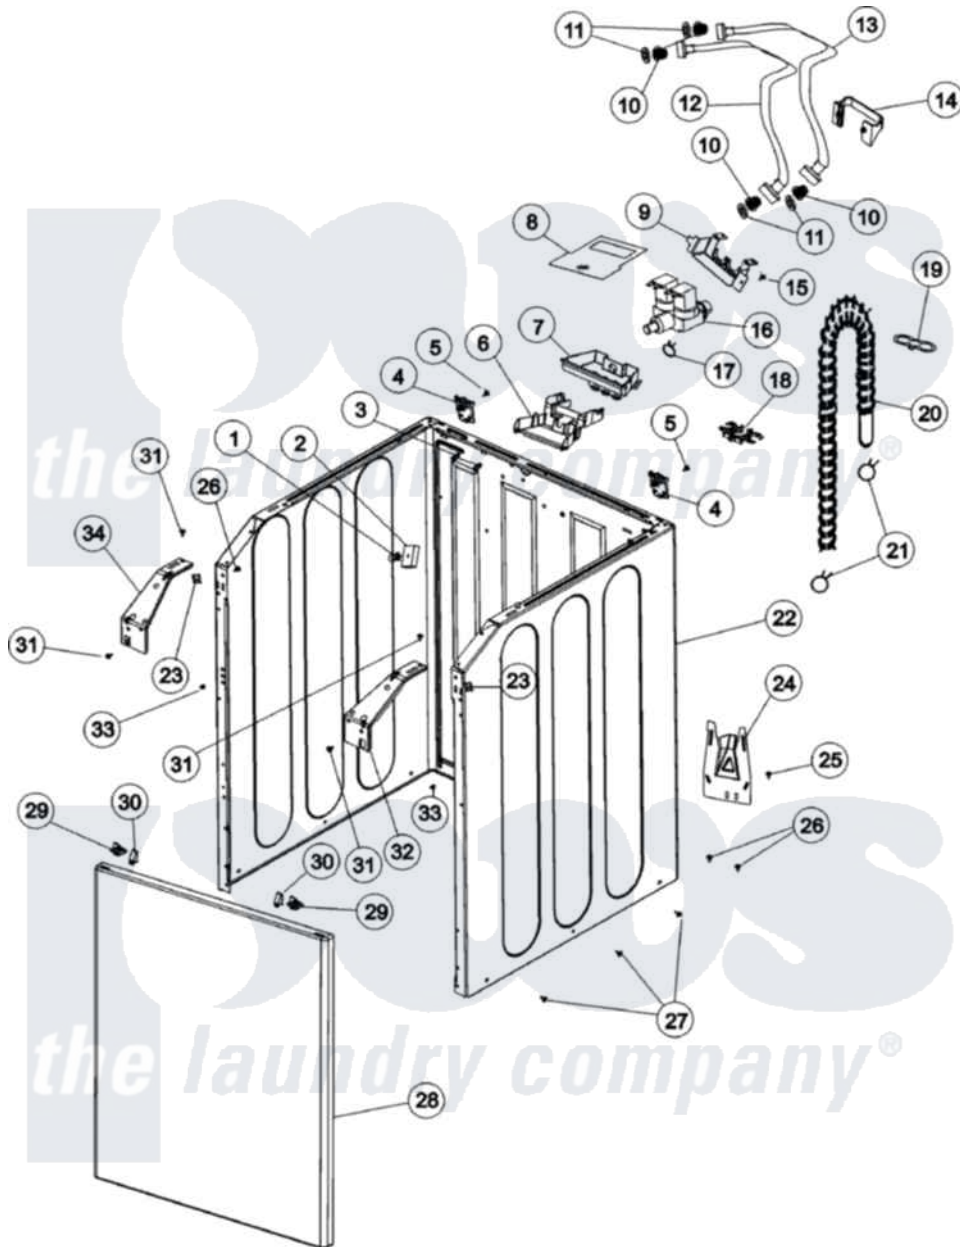

Maytag MAV7504EWW 02 - CABINET

Maytag [Residential Maytag MAV7504EWW Washer Parts](#) Parts Diagram 02 - CABINET

[Click on the part number to view part](#)

Item	Original Part Number	Replaced By	Status	Part Description
1	22003086			Clip, Air Dome Hose
2	22003461		Not Available	PAD, PRESSURE SWITCH
3	22003298			Retainer, Wire
4	22004095			Hinge, Plastic
5	22001995			Screw Note: Screw, Tumbler Front And Shroud
6	22004053			Lower Injector, Flume
7	22004361		Not Available	UPPR INJECTOR/THERMOSTAT ASSY
8	22004251			Water Valve Shield
9	22003376			Bracket, Water Valve
10	22002960			Strainer, Washer Inlet
11	Y013783			Washer, Inlet Hose
12	21001316			Hose, Inlet
13	33-7891	89503		Hose-Inlet
14	22003429			Retainer, Fill Hose

15	22002300	9740848	Screw, Mixing Valve Mounting
16	22004333		Water Valve 60/40
17	22002838	285655	Clamp, Hose
18	22002765		Clip, Hose
19	22003814		Retainer, Drain Hose
20	22003410		Hose, Drain
21	22003596	285655	Clamp, Hose
22	22003553		Cabinet Assembly
23	213280	204439	Screw And Fstner Assembly
24	22002704		Cover, Drain Hose
25	Y313561		Screw---NA
26	33002190		SCrew, C BraCe, BraCket, Cabinet
27	22003409	213007	Xfor Cabinet See Cabinet, Back
28	22002737		Panel, Front
29	22002013		Stop, Shipping
30	25-7220		Clip, Cabinet Top
31	22003735		Screw, No.10-16 x 1/2 Ab Truss
32	22002839		Brace, Cabinet
33	22002965	Y12001702	Kit- Plast
34	22002840		Brace, Cabinet