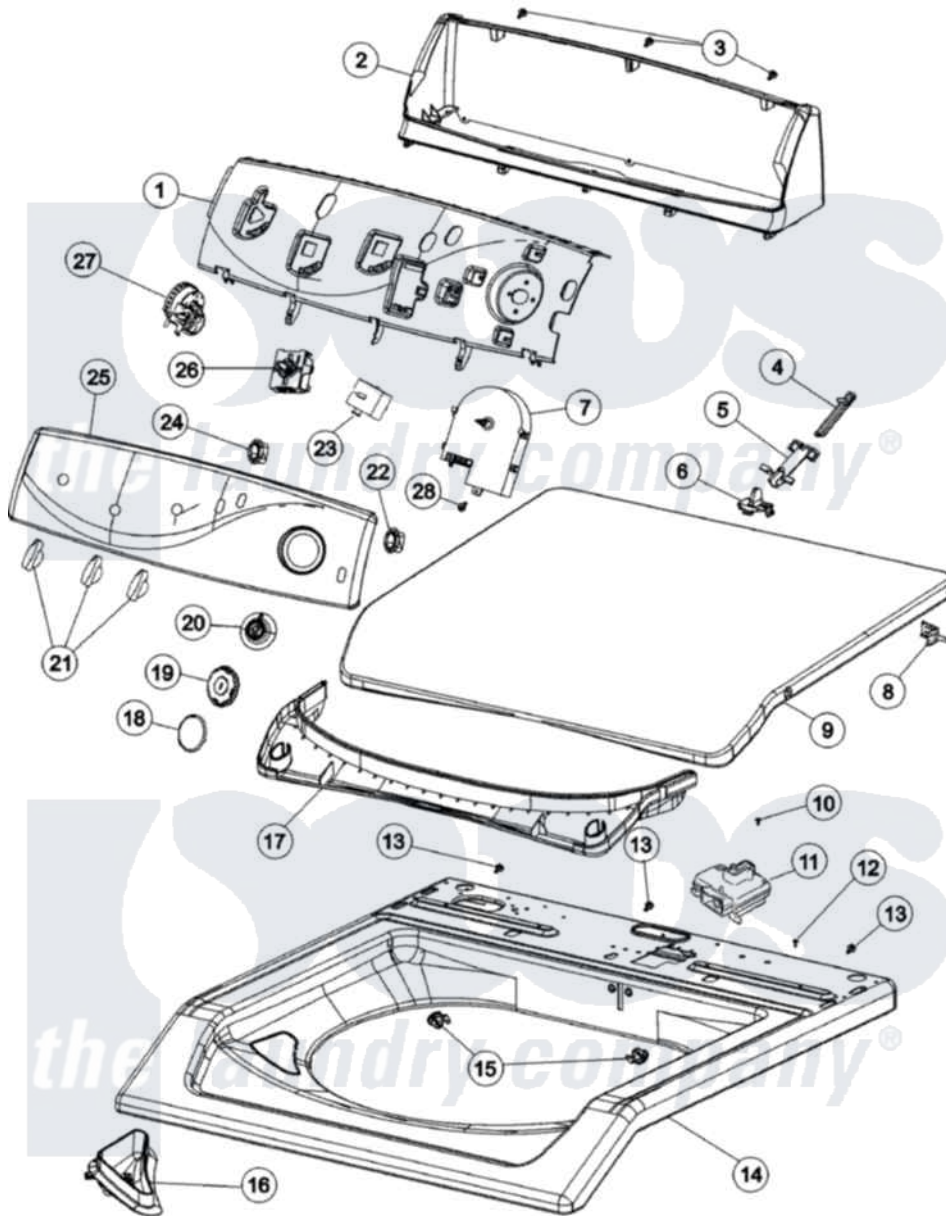

Maytag MAV7504EWW 03 - CONTROL PANEL & TOP

Maytag Residential Maytag MAV7504EWW Washer Parts Parts Diagram 03 - CONTROL PANEL & TOP
 Click on the part number to view part

Item	Original Part Number	Replaced By	Status	Part Description
1	22003955			Switch Support
2	22003960		Not Available	CONSOLE HOUSING (WHT)
3	22003938	8534058		Screw
4	22002754			Plunger
5	22002757			Guide Tube
6	22003941			Lid Cam
7	22004346	22004070		Timer
8	22002751			Hinge Pin
9	22004063			Lid As Pack Phase Iii
10	2016090			Screw, Lid Switch To Bracket
11	22003804			Lid Switch
12	22003817	3370225		Screw
13	22003938	8534058		Screw
14	22003468			Cover, Top
15	22002753			Bushing, Hinge
16	22004381			Bleach Cup

"	22002835		Cup, Bleach
17	22002967		Condensate Seal
18	22003989		Timer Cap White
19	22003993		Timer Knob
20	22004165		Timer Dial Skirt
21	22003987		Control Knob White
22	22004069		5 Position Pressure Switch
23	22004004		5 Position Rotary Speed Switch
24	22003977	74010226	Switch, Rocker W/Shield
25	22004338		Facia/Control Panel
26	22004337		Temp Switch, 4 Pos. Rotary
27	33002917		Screw, No.10-16